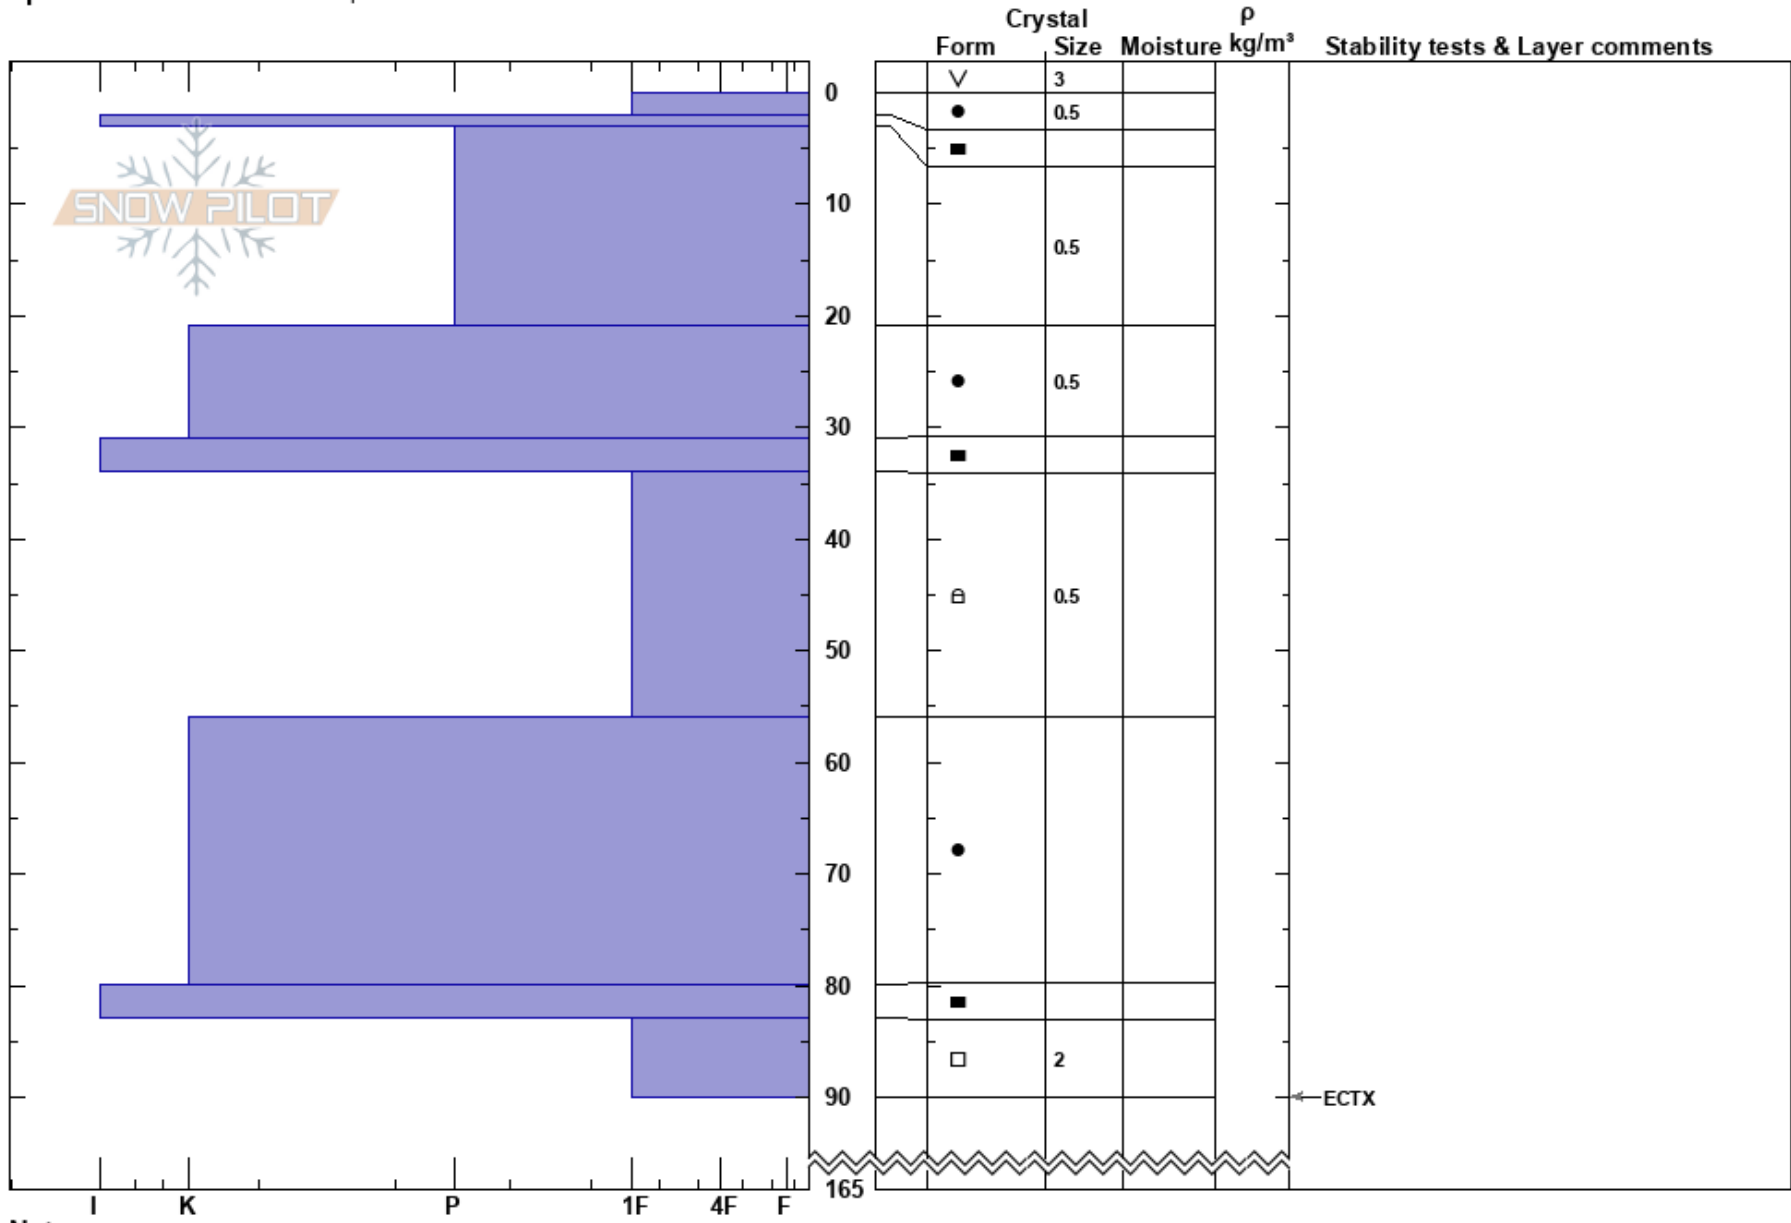

Krappan NV
 Borkafället
 Sweden
Elevation: 903 m
Aspect: NW
Specifics: We snowmobiled slope

Tobias Modin
 13/03/2024 - 13:10
Co-ord: 65.19439N, 15.38224E
Slope Angle: 25°
Wind Loading:

Stability: Very Good **HS:** 165 **Layer Notes:**
Air Temperature: **PF:** 4 83-90cm: Problematic layer
Sky Cover: X
Precipitation: NO
Wind: SE Calm