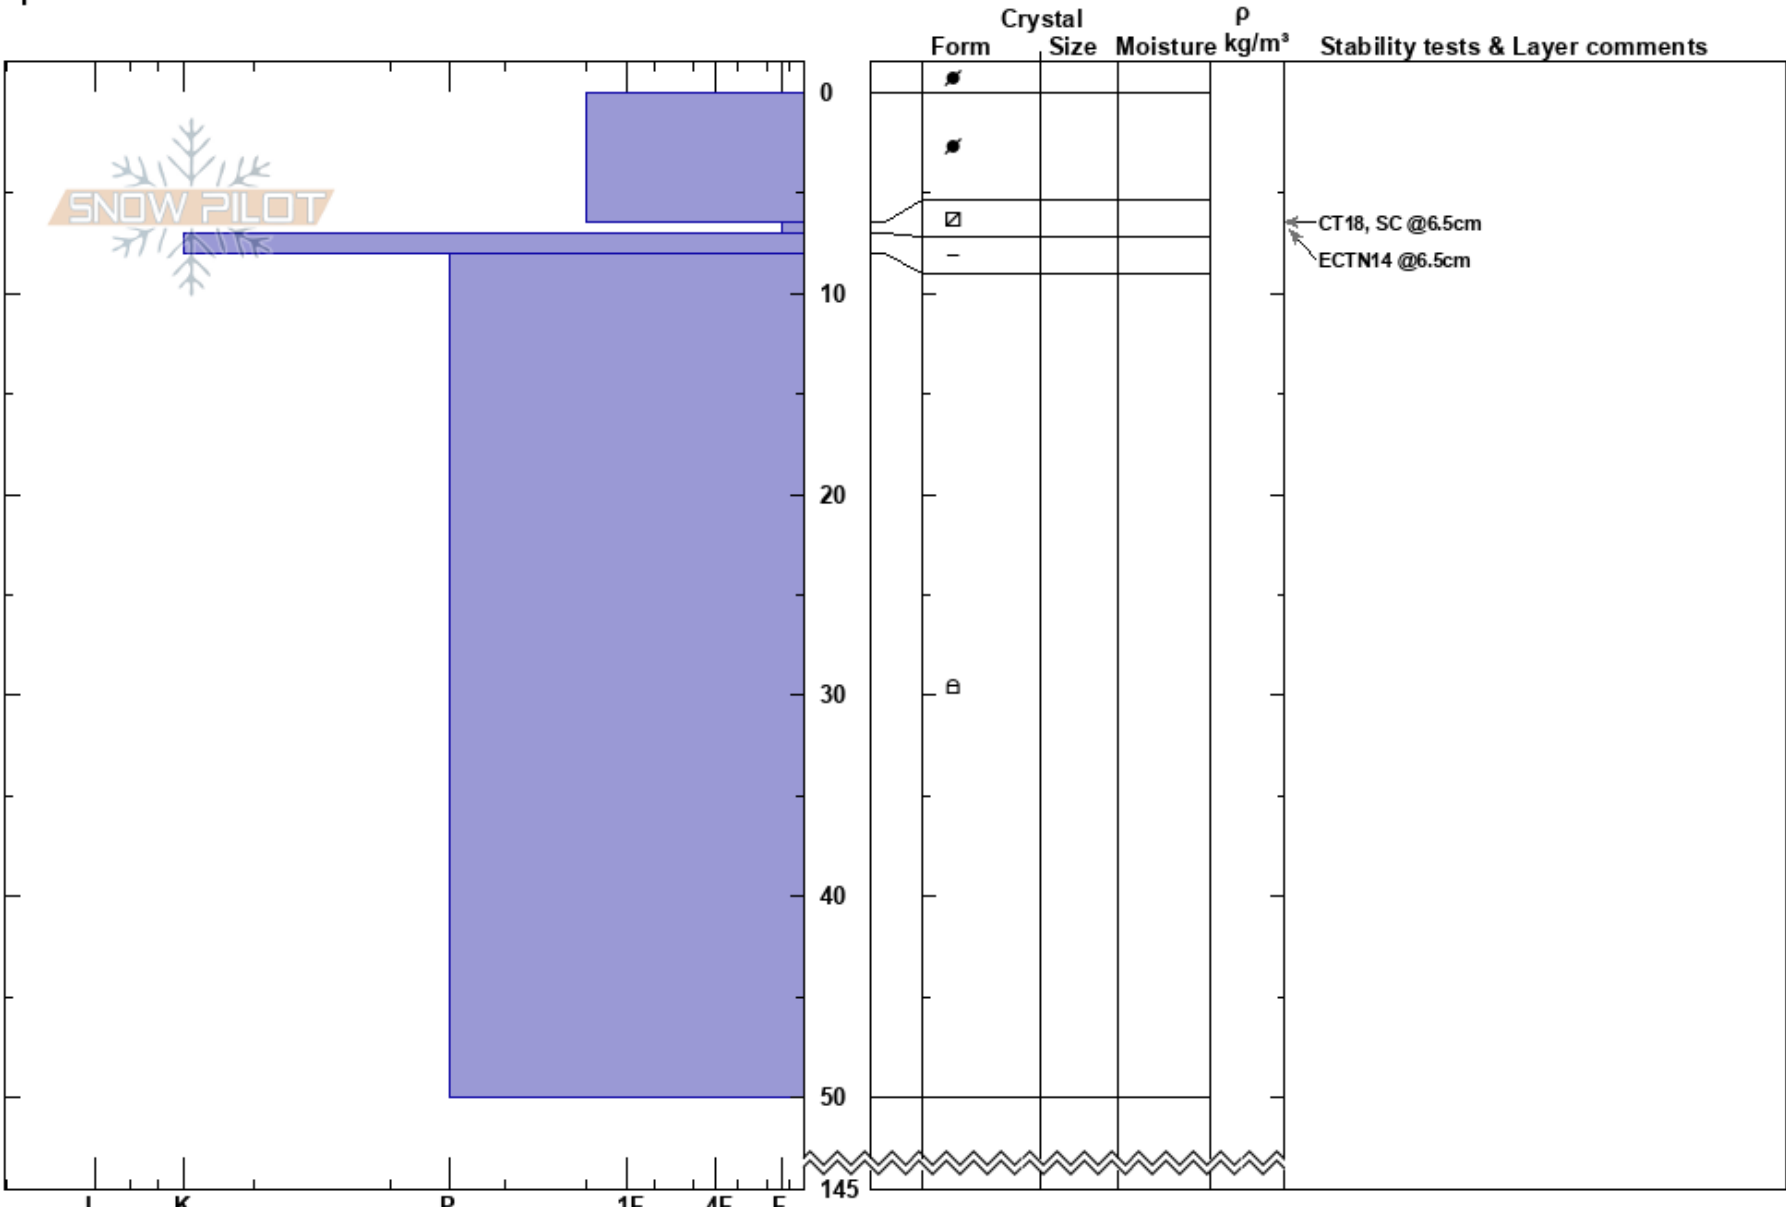

Karikkallens Syd
 Funäsfjällen
 Sweden
Elevation: 978 m
Aspect: NE
Specifics:

Jaden Lanham Devine
 13/03/2024 - 12:20
Co-ord: 33V 364821E 6946229N
Slope Angle: 25°
Wind Loading: yes

Stability:
Air Temperature:
Sky Cover: BKN
Precipitation: NO
Wind: SE Light Breeze

HS:145
PF:4

Layer Notes:

Notes: