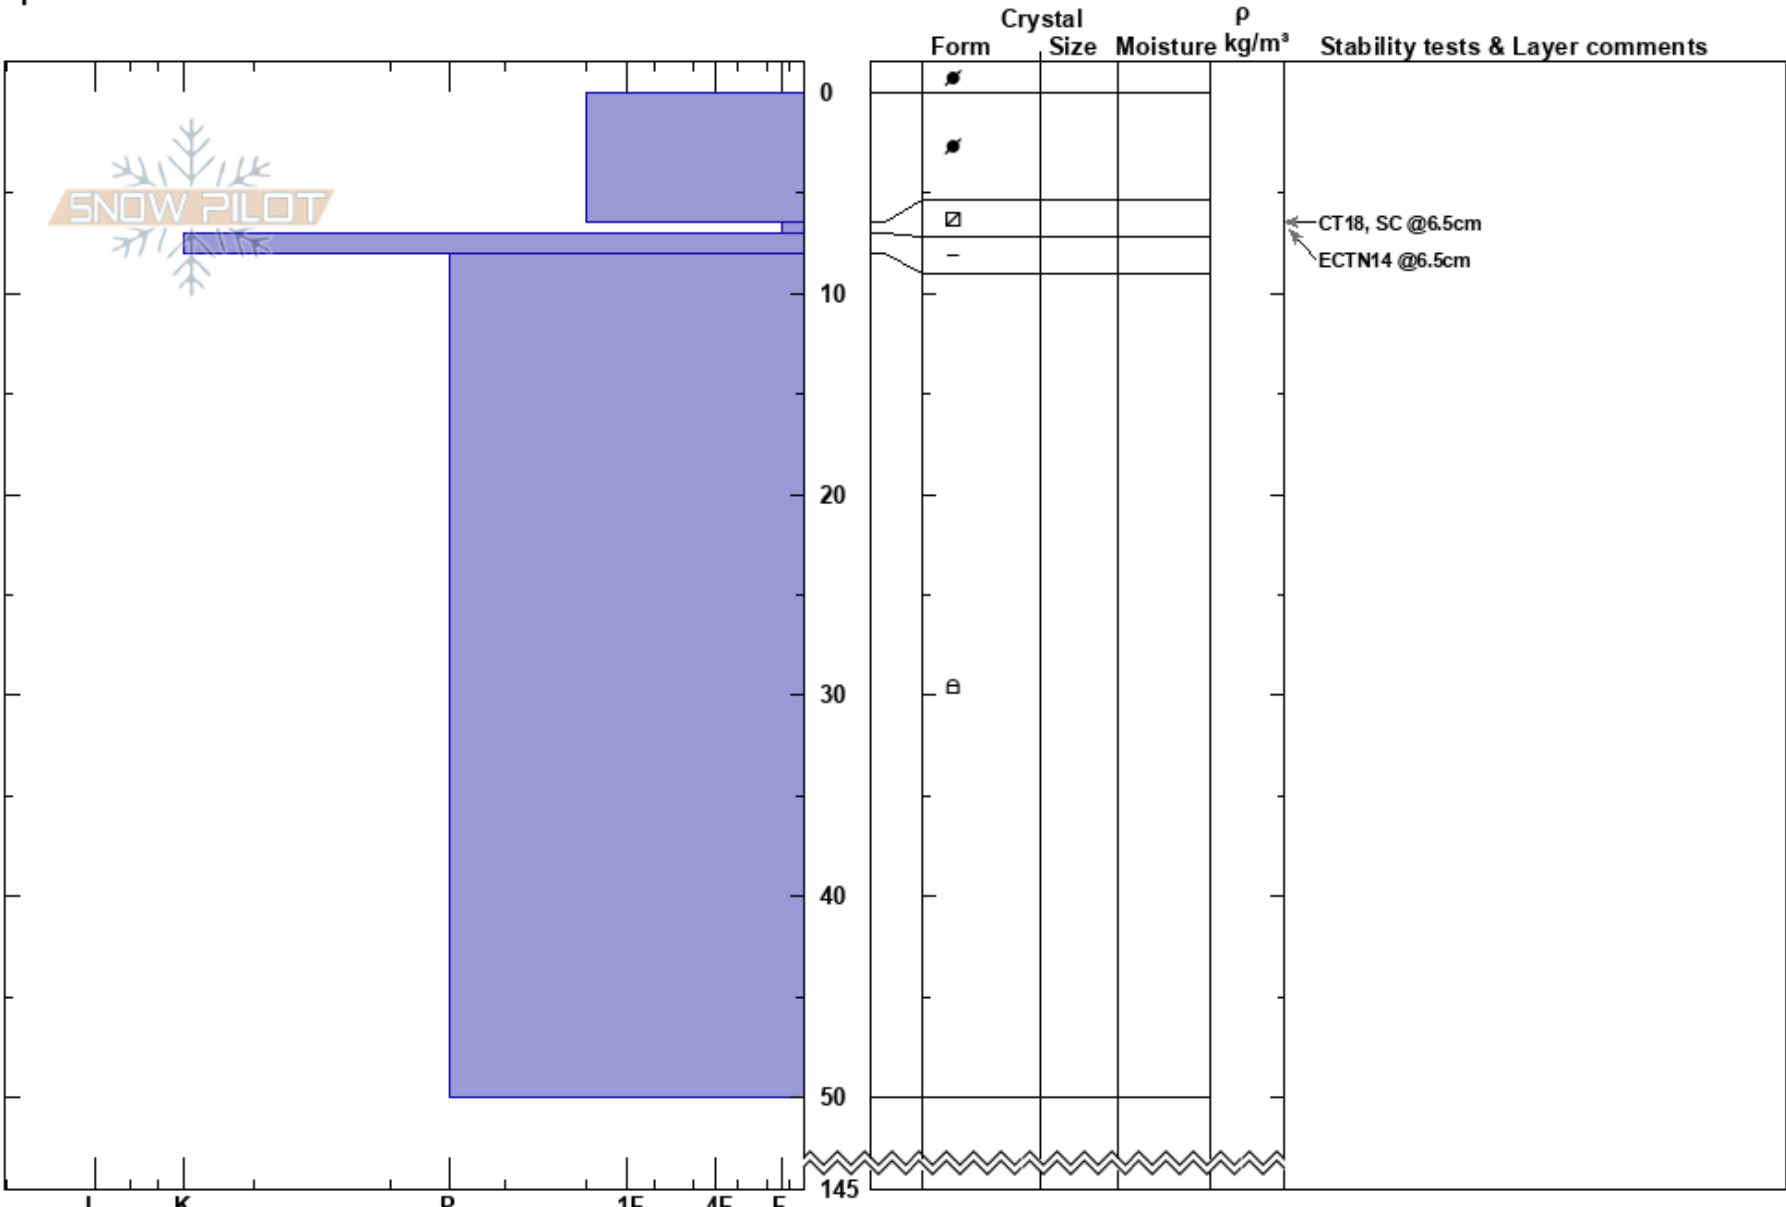

Karikkallens Syd
Funäsfjällen
Sweden
Elevation: 978 m
Aspect: NE
Specifics:

Jaden Lanham Devine
13/03/2024 - 12:20
Co-ord: 33V 364821E 6946229N
Slope Angle: 25°
Wind Loading: yes

Stability:
Air Temperature: HS:145
Sky Cover: BKN
Precipitation: NO
Wind: SE Light Breeze
PF:4
Layer Notes:

Notes: