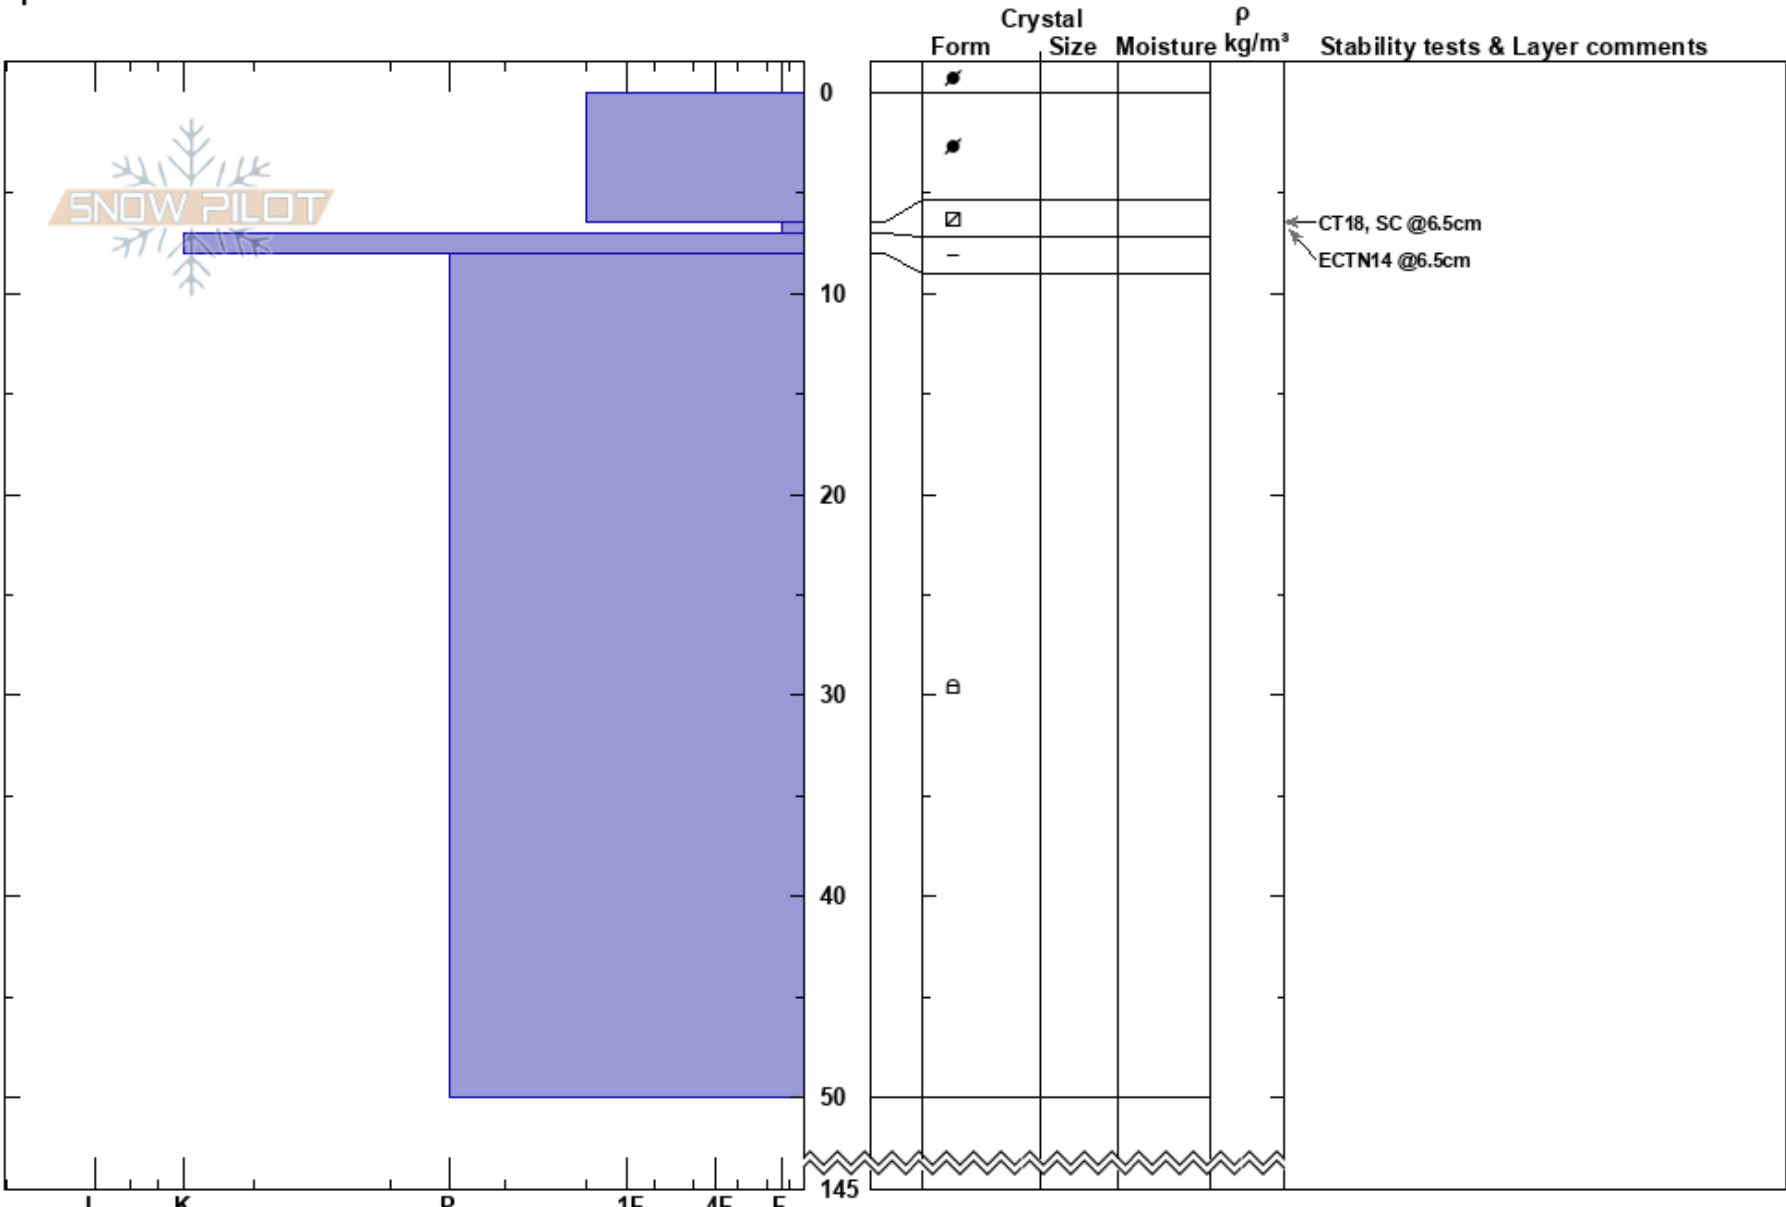

Karikkallens Syd
 Funäsfjällen
 Sweden
Elevation: 978 m
Aspect: NE
Specifics:

Jaden Lanham Devine
 13/03/2024 - 12:20
Co-ord: 33V 364821E 6946229N
Slope Angle: 25°
Wind Loading: yes

Stability:
Air Temperature: HS:145
Sky Cover: BKN
Precipitation: NO
Wind: SE Light Breeze
PF:4
Layer Notes: