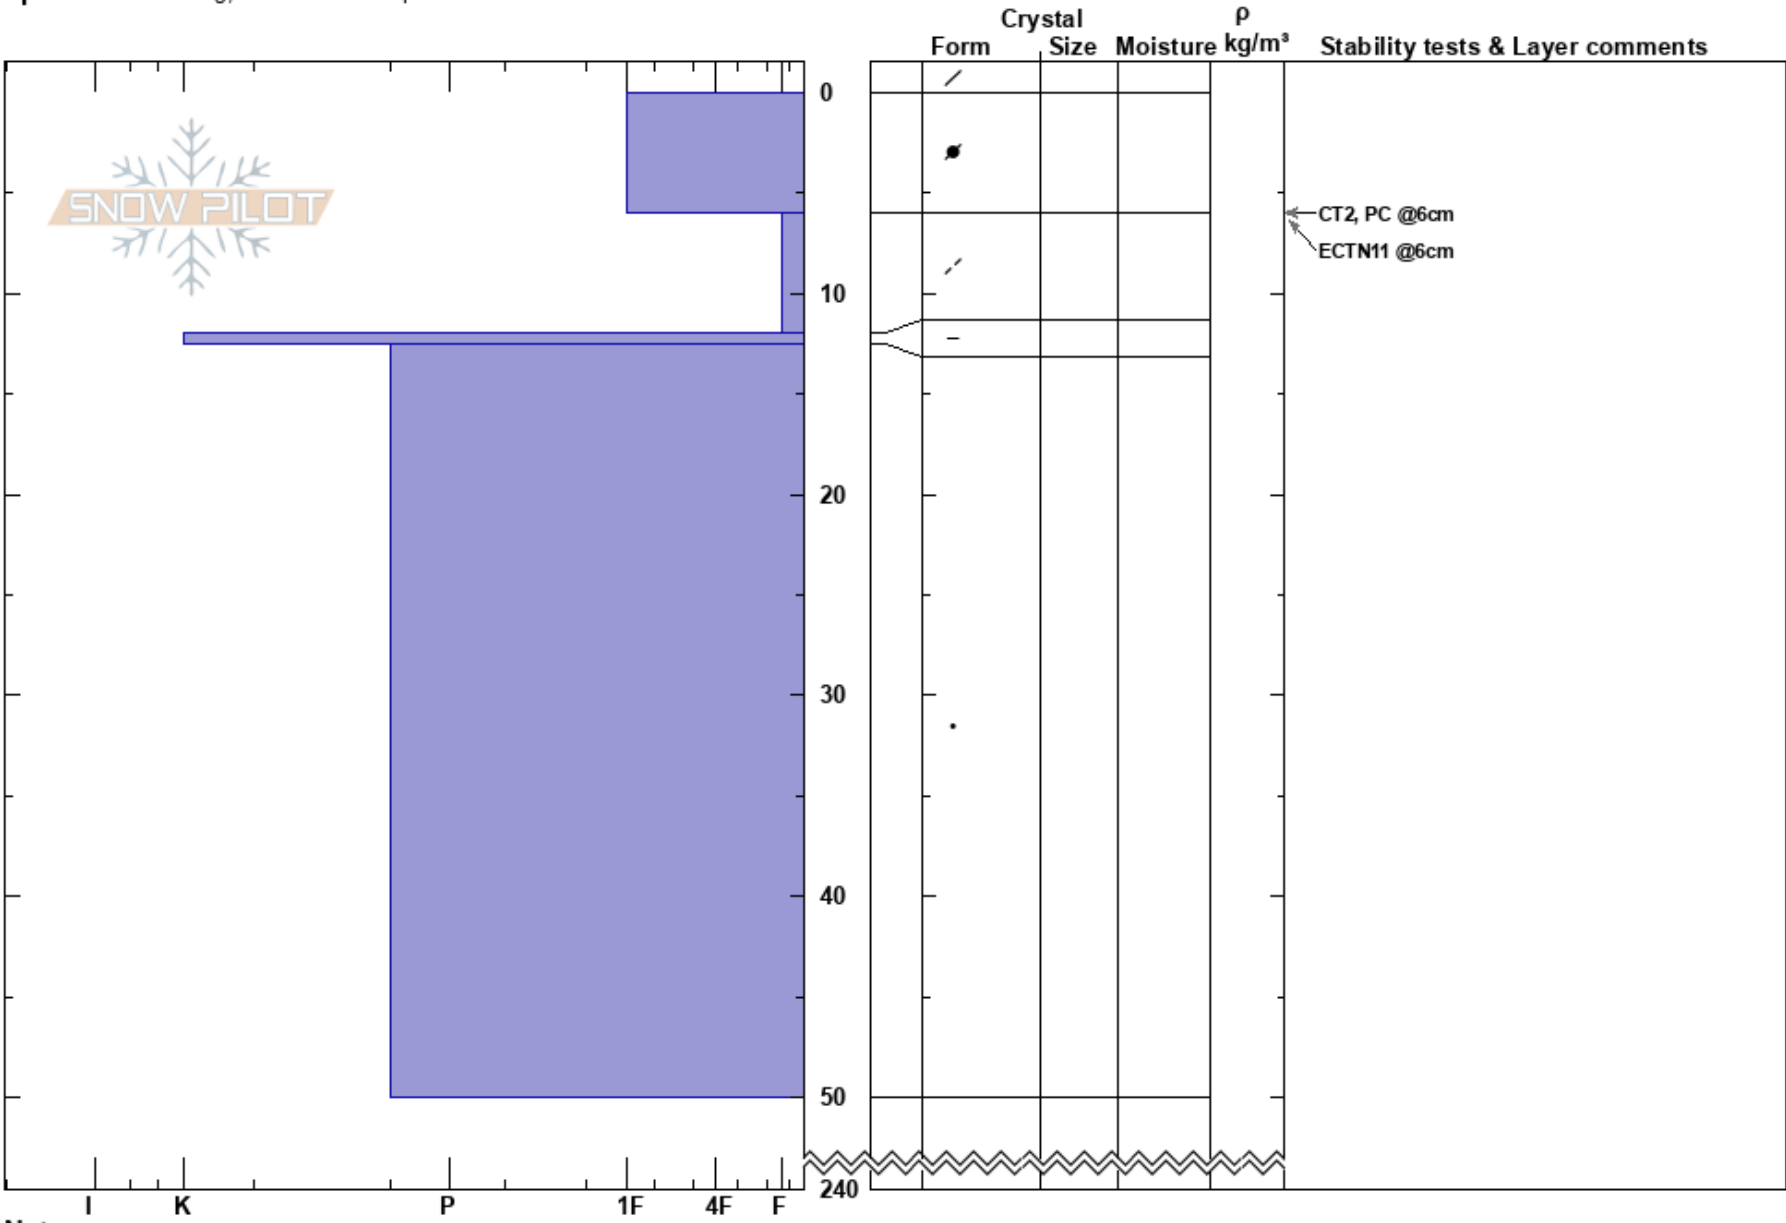

Stor Skarven Norr
Funäsfjällen
Sweden
Elevation: 998 m
Aspect: N
Specifics: Cracking; Ski tracks on slope

Jaden Lanham Devine
13/03/2024 - 10:50
Co-ord: 33V 364051E 6944725N
Slope Angle: 19°
Wind Loading: yes

Stability:
Air Temperature: HS:240
Sky Cover: SCT
Precipitation: NO
Wind: S Light Breeze
Layer Notes:
PF: 14

Notes: