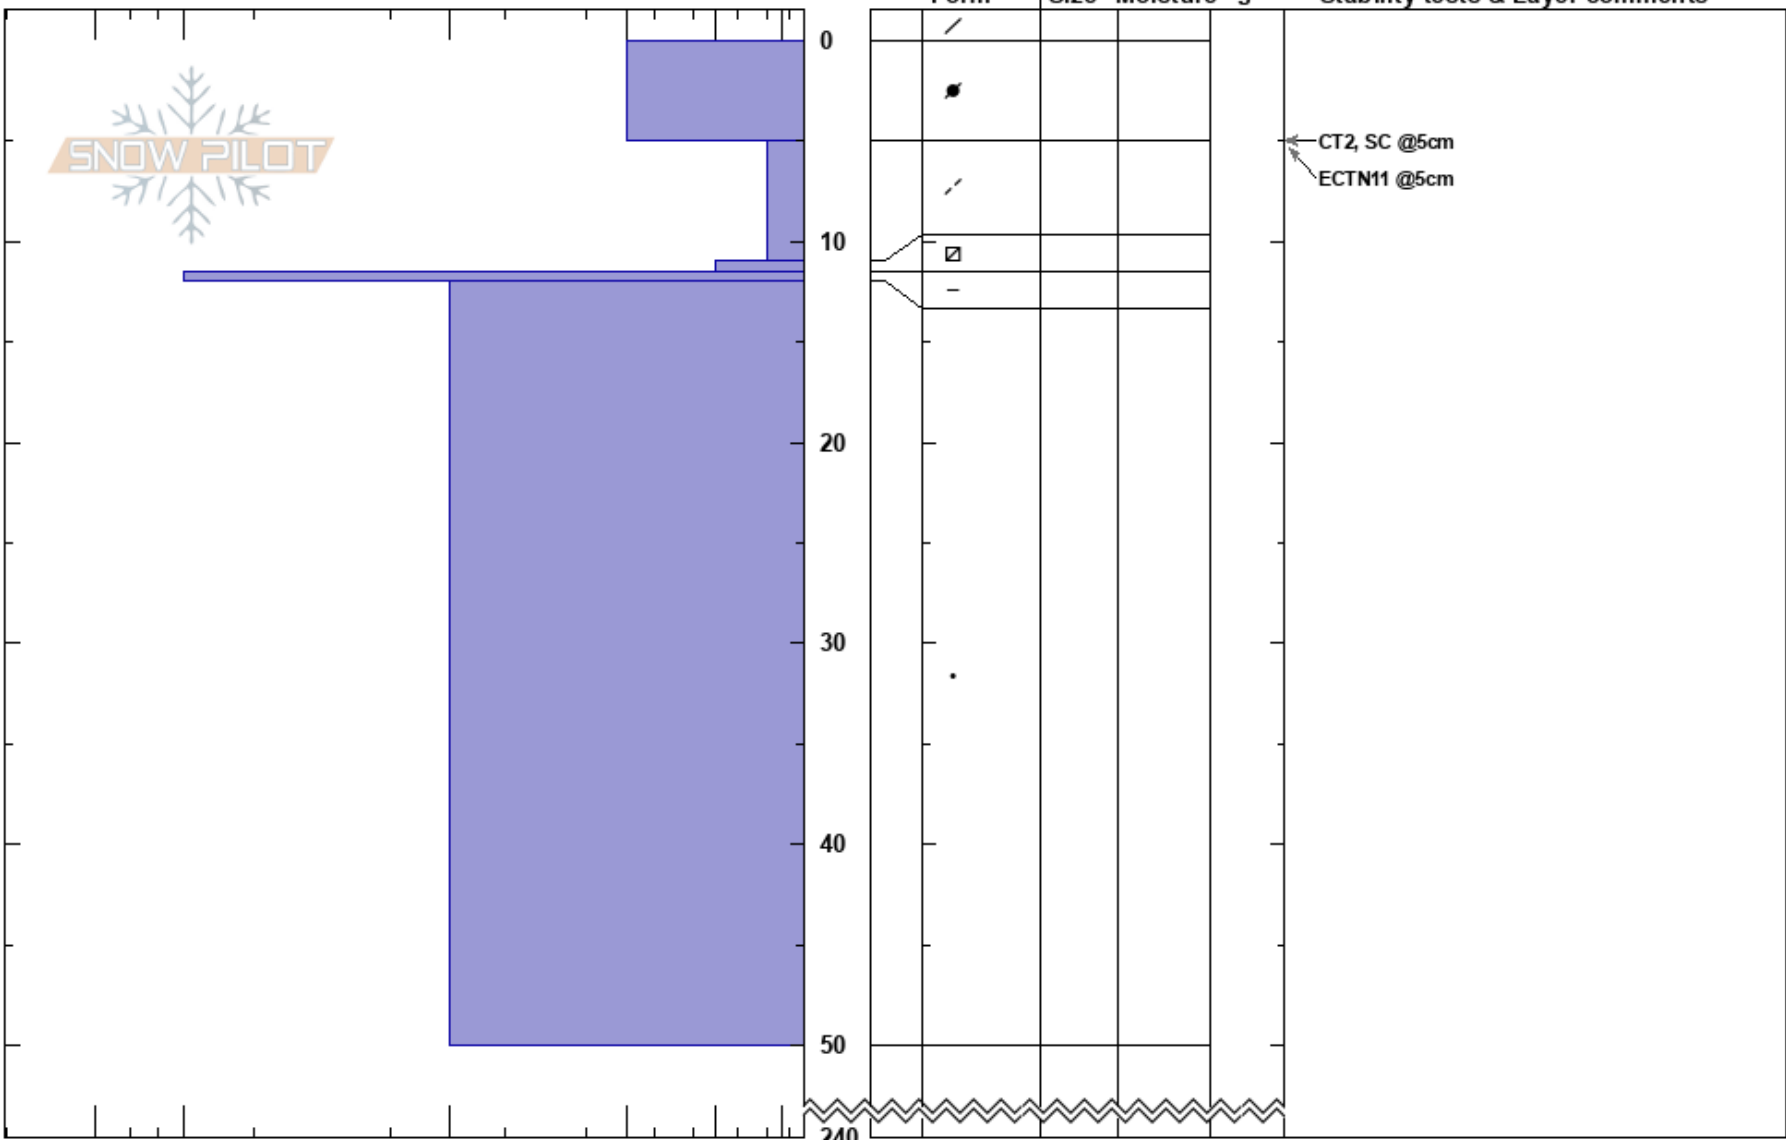

Mel Stor o Lil Skarven  
Funäsfjällen  
Sweden  
Elevation: 1028 m  
Aspect: E  
Specifics: Cracking; Ski tracks on slope

Jaden Lanham Devine  
13/03/2024 - 09:45  
Co-ord: 33V 364890E 6942059N  
Slope Angle: 28°  
Wind Loading: yes

Stability: HS:240  
Air Temperature: -1.5°C PF:17  
Sky Cover: SCT  
Precipitation: NO  
Wind: SW Light Breeze

Layer Notes:

Notes: