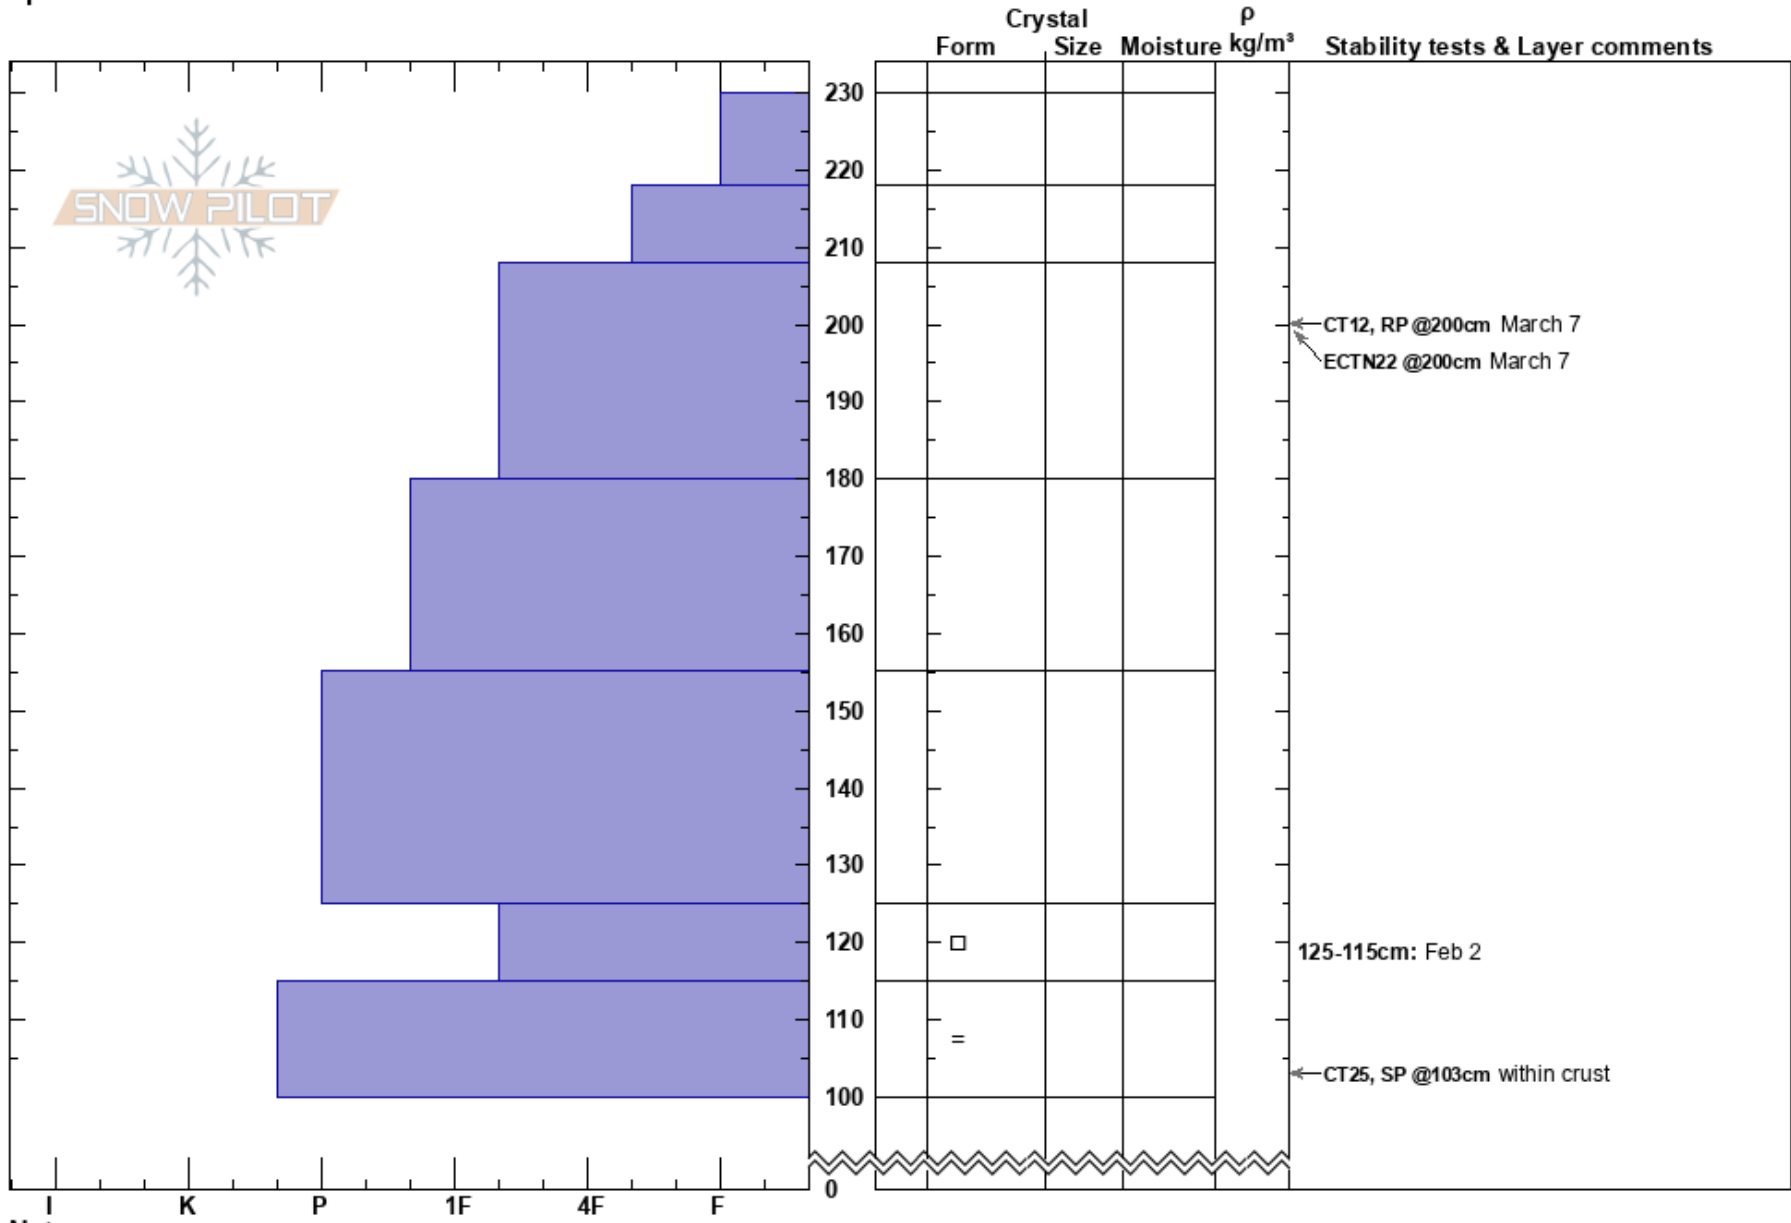

Valhalla Lodge 2000m  
 Valhallas  
 BC  
 Elevation: 2000 m  
 Aspect: NW  
 Specifics:

Christian Schlumpf  
 12/03/2024 - 12:00  
 Co-ord:  
 Slope Angle: 35°  
 Wind Loading:

Stability:  
 Air Temperature:  
 Sky Cover: BKN  
 Precipitation:  
 Wind: Calm

HS:230  
 125-115cm: Feb 2  
 125-115cm: Problematic layer

Notes: