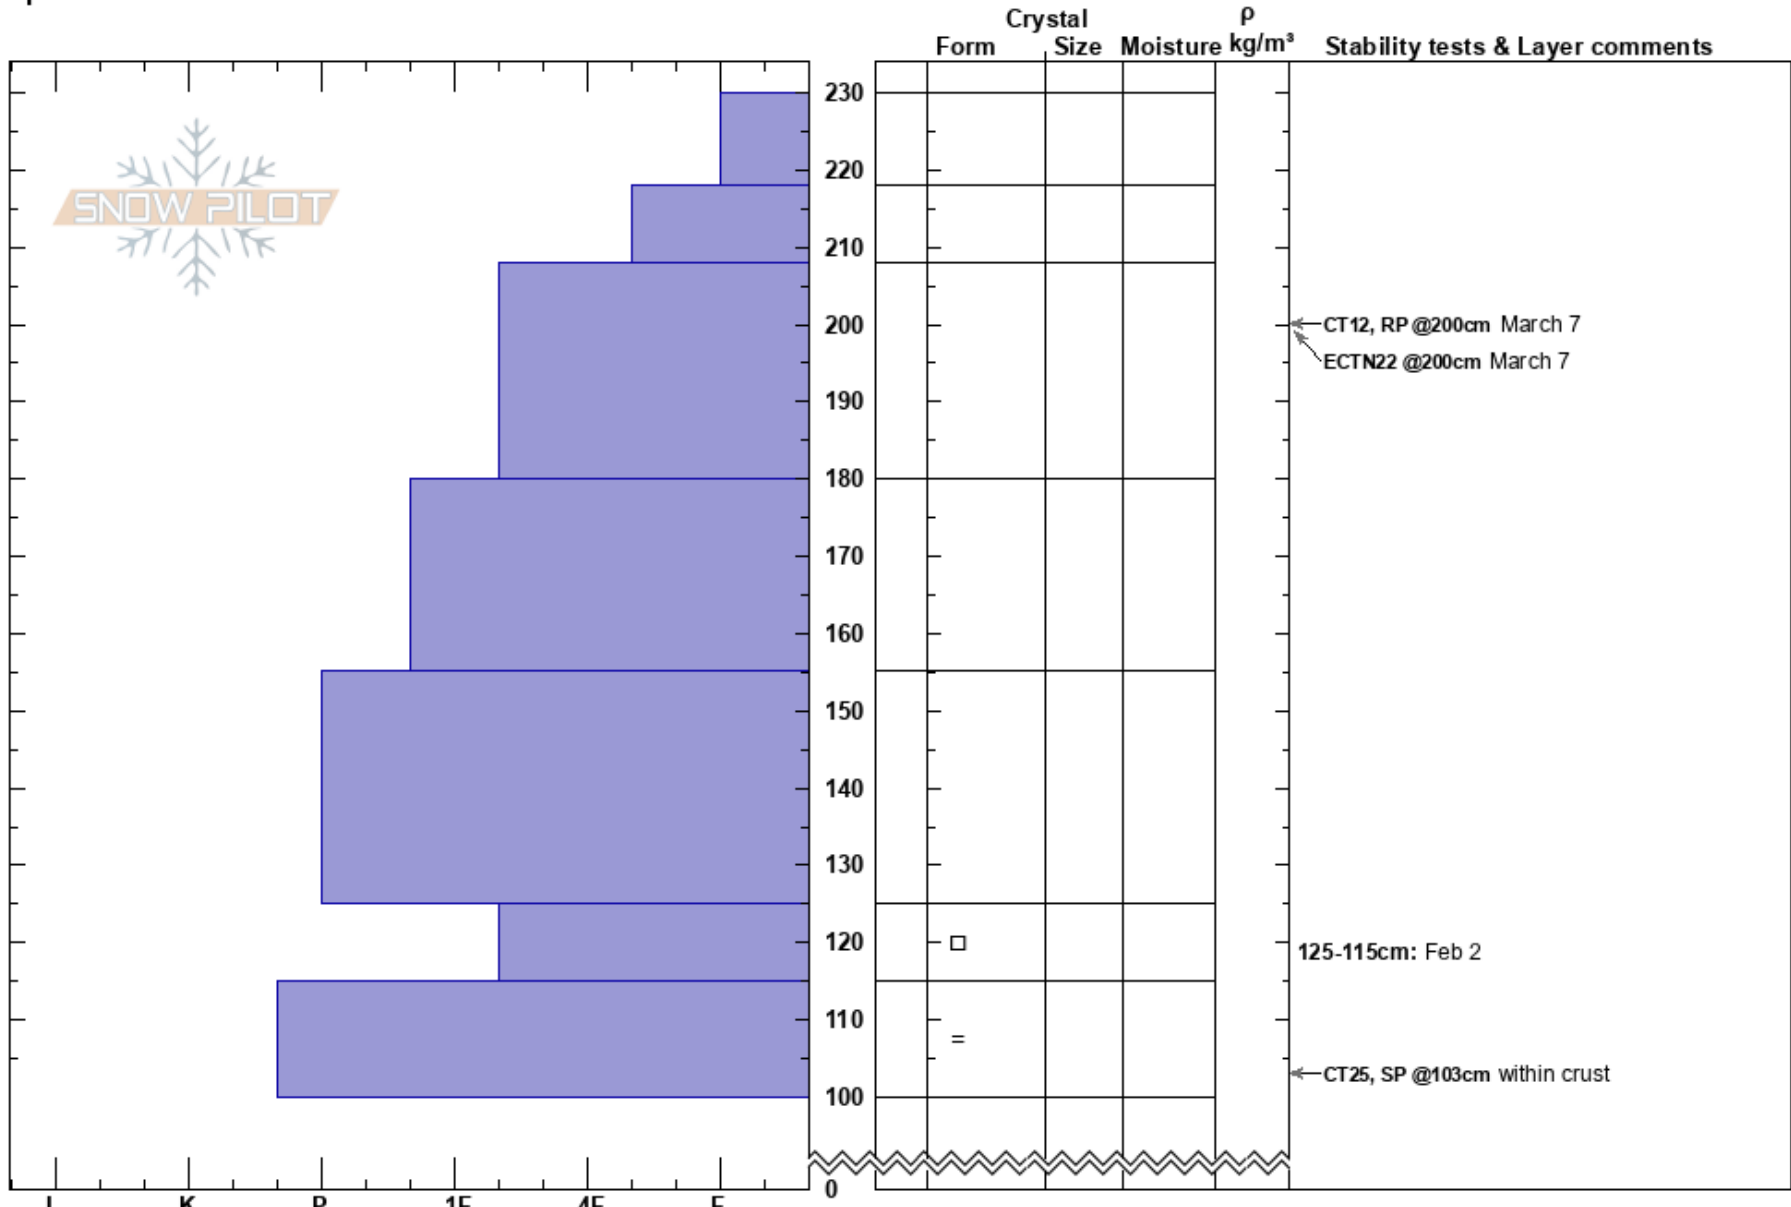

Valhalla Lodge 2000m
 Valhallas
 BC
 Elevation: 2000 m
 Aspect: NW
 Specifics:

Christian Schlumpf
 12/03/2024 - 12:00
 Co-ord:
 Slope Angle: 35°
 Wind Loading:

Stability:
 Air Temperature:
 Sky Cover: BKN
 Precipitation:
 Wind: Calm

HS:230
 125-115cm: Feb 2
 125-115cm: Problematic layer

Notes: