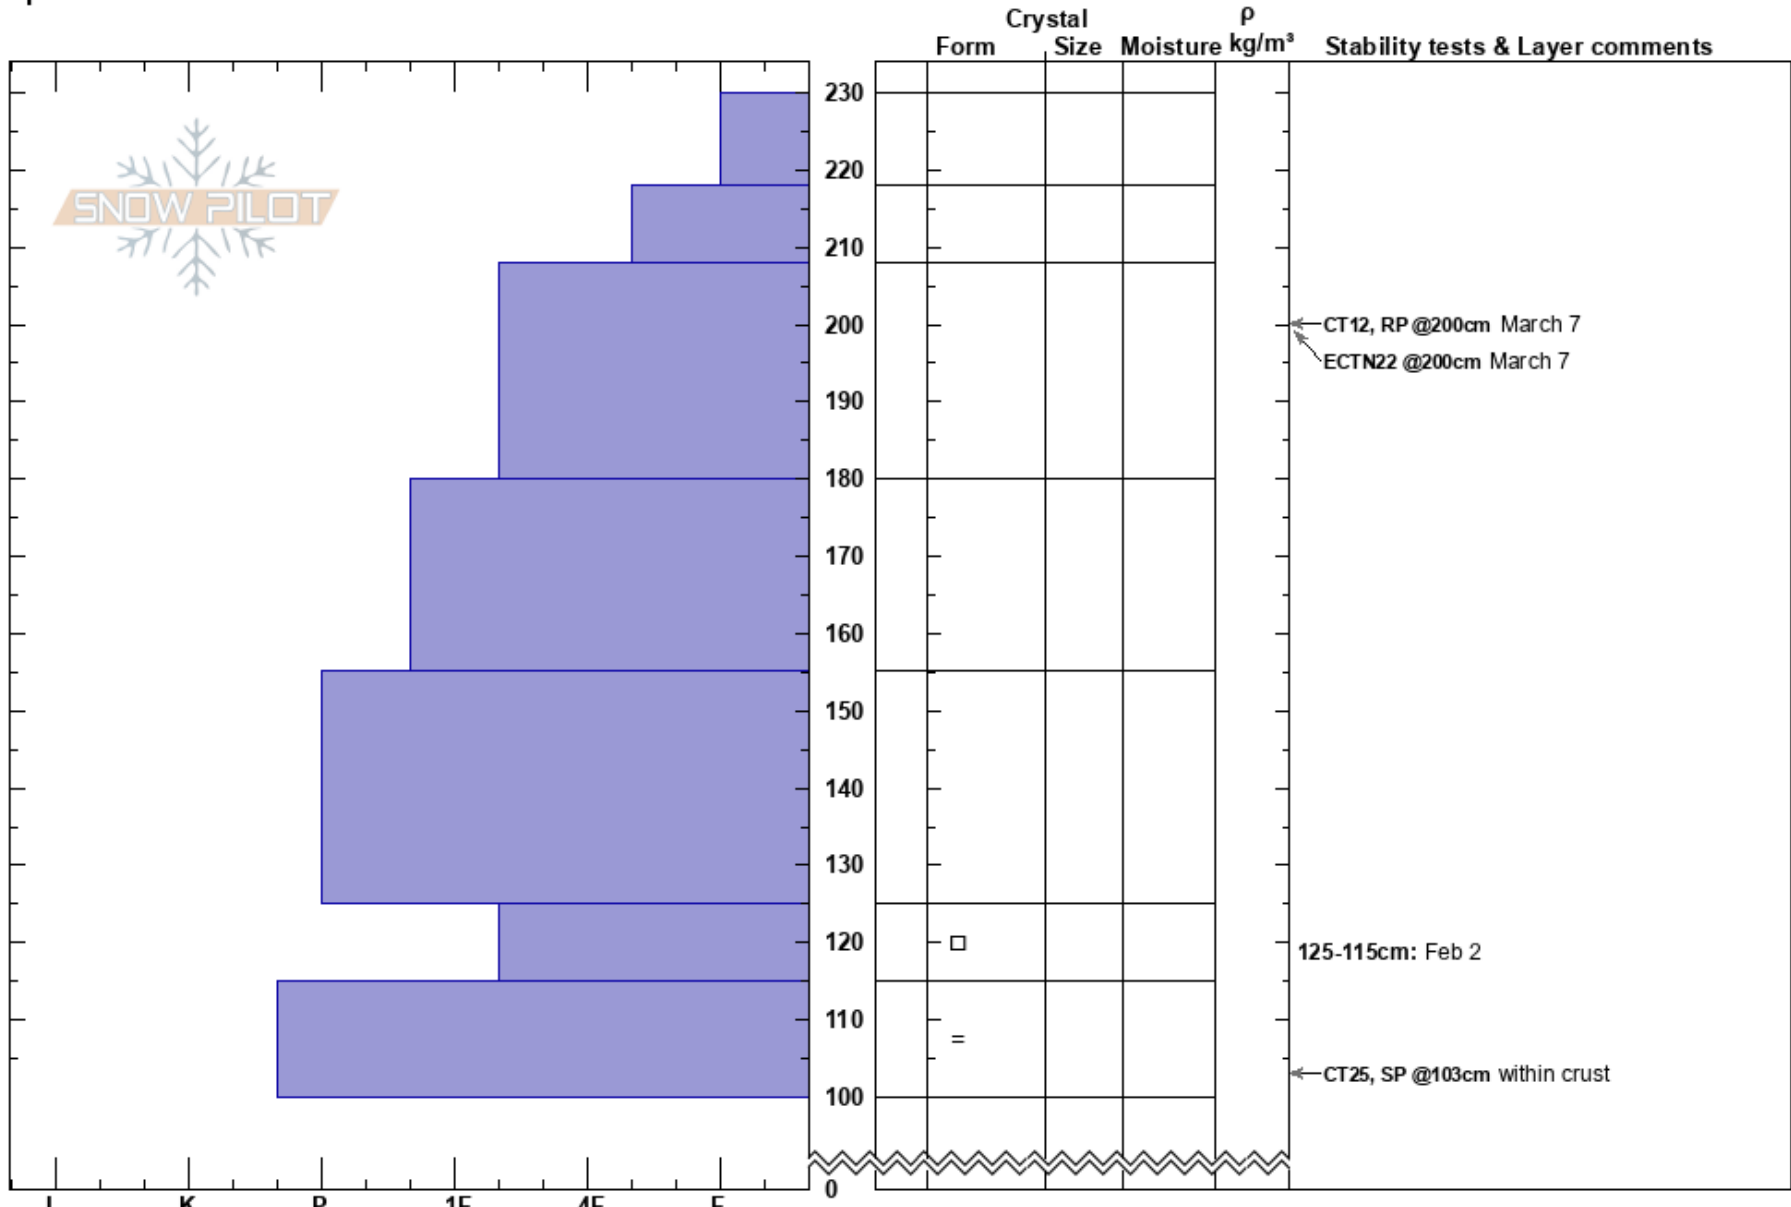

Valhalla Lodge 2000m  
 Valhallas  
 BC  
 Elevation: 2000 m  
 Aspect: NW  
 Specifics:

Christian Schlumpf  
 12/03/2024 - 12:00  
 Co-ord:  
 Slope Angle: 35°  
 Wind Loading:

Stability:  
 Air Temperature:  
 Sky Cover: BKN  
 Precipitation:  
 Wind: Calm

HS:230  
 125-115cm: Feb 2  
 125-115cm: Problematic layer

Notes: