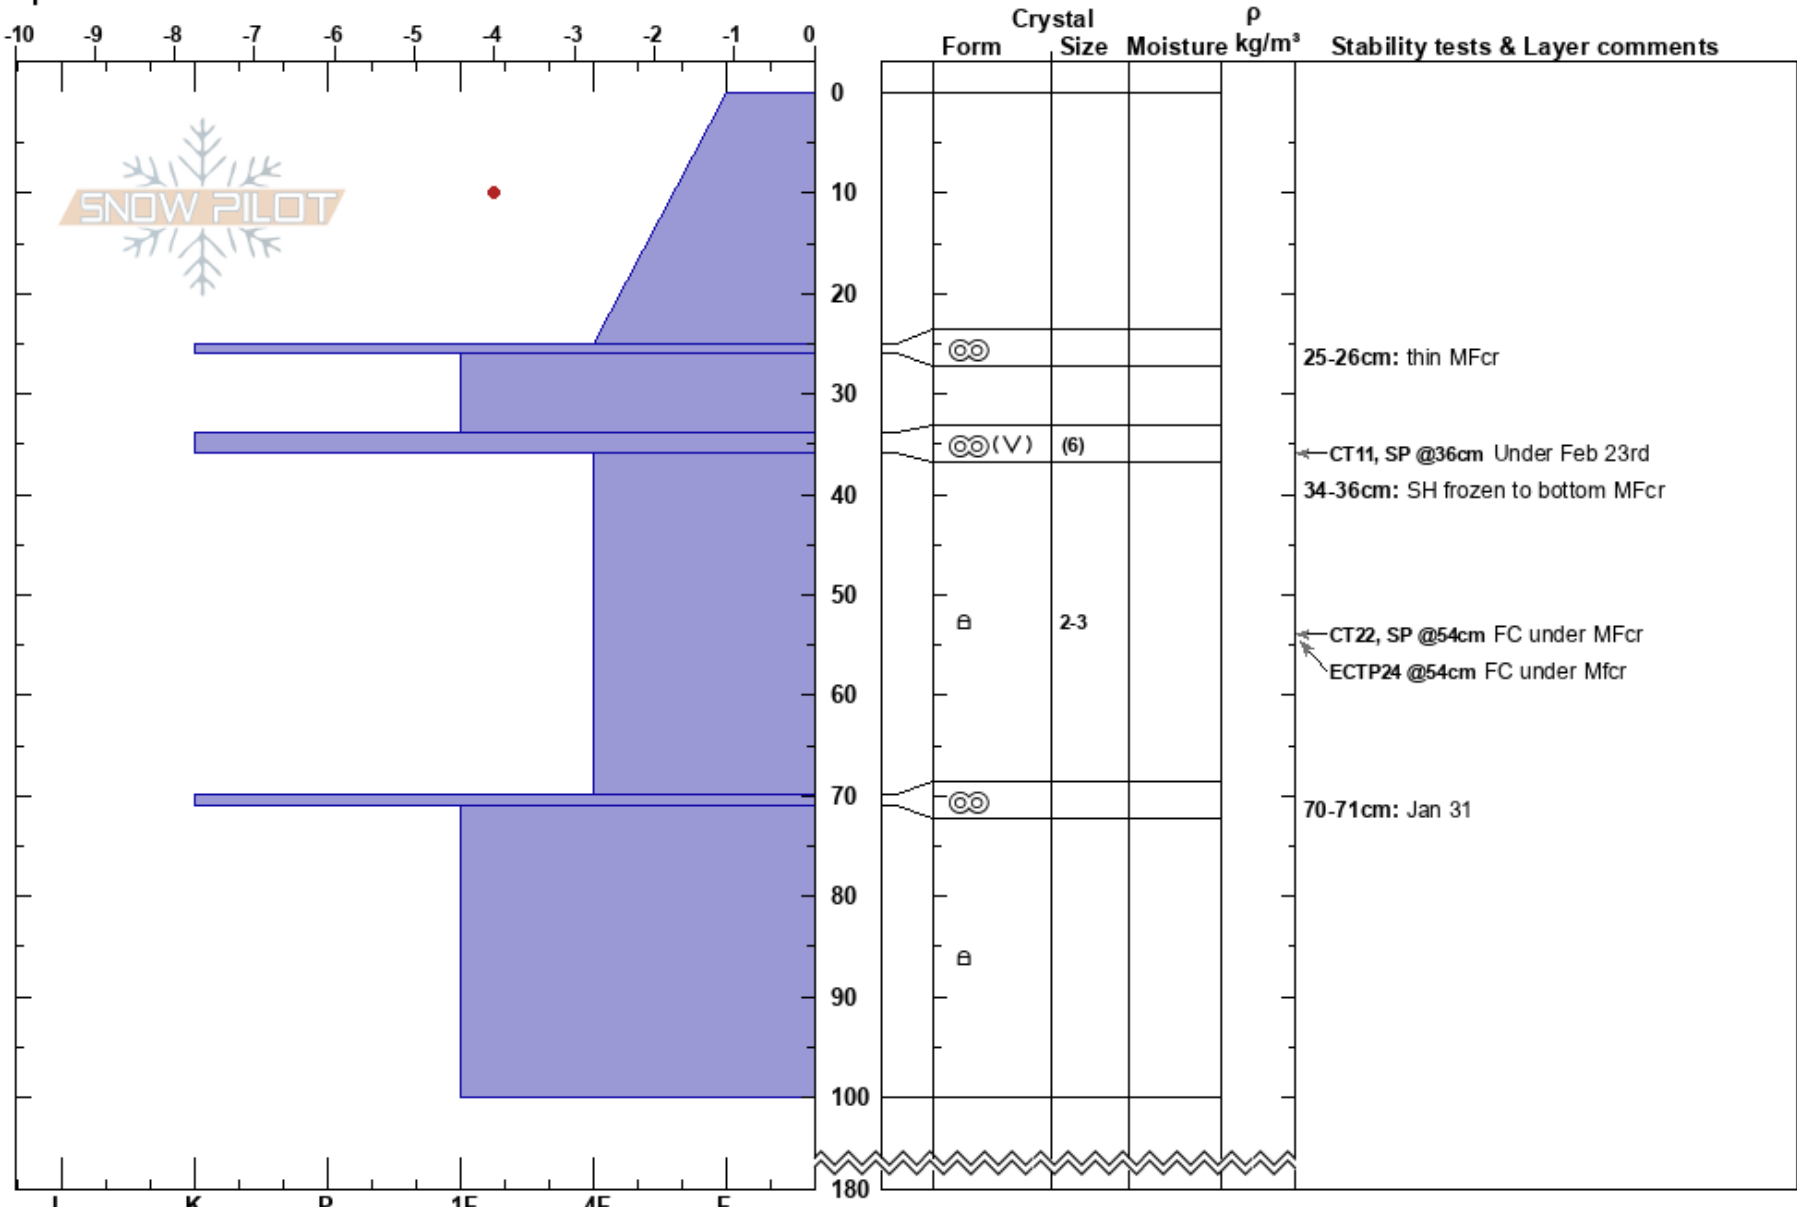

20240312 SiliconValley
 Skeena
 BC
Elevation: 1620 m
Aspect: NE
Specifics:

Michaela Pye
 12/03/2024 - 12:00
Co-ord:
Slope Angle: 36°
Wind Loading: yes

Stability:
Air Temperature: -1°C
Sky Cover: BKN
Precipitation: S1
Wind: SW Light Breeze

HS: 180
PF: 45
 25-26cm: thin MFcr
 34-36cm: SH frozen to bottom MFcr
 70-71cm: Jan 31

Notes: Dug in SZ in representative feature to Spines/The Tit ski runs.