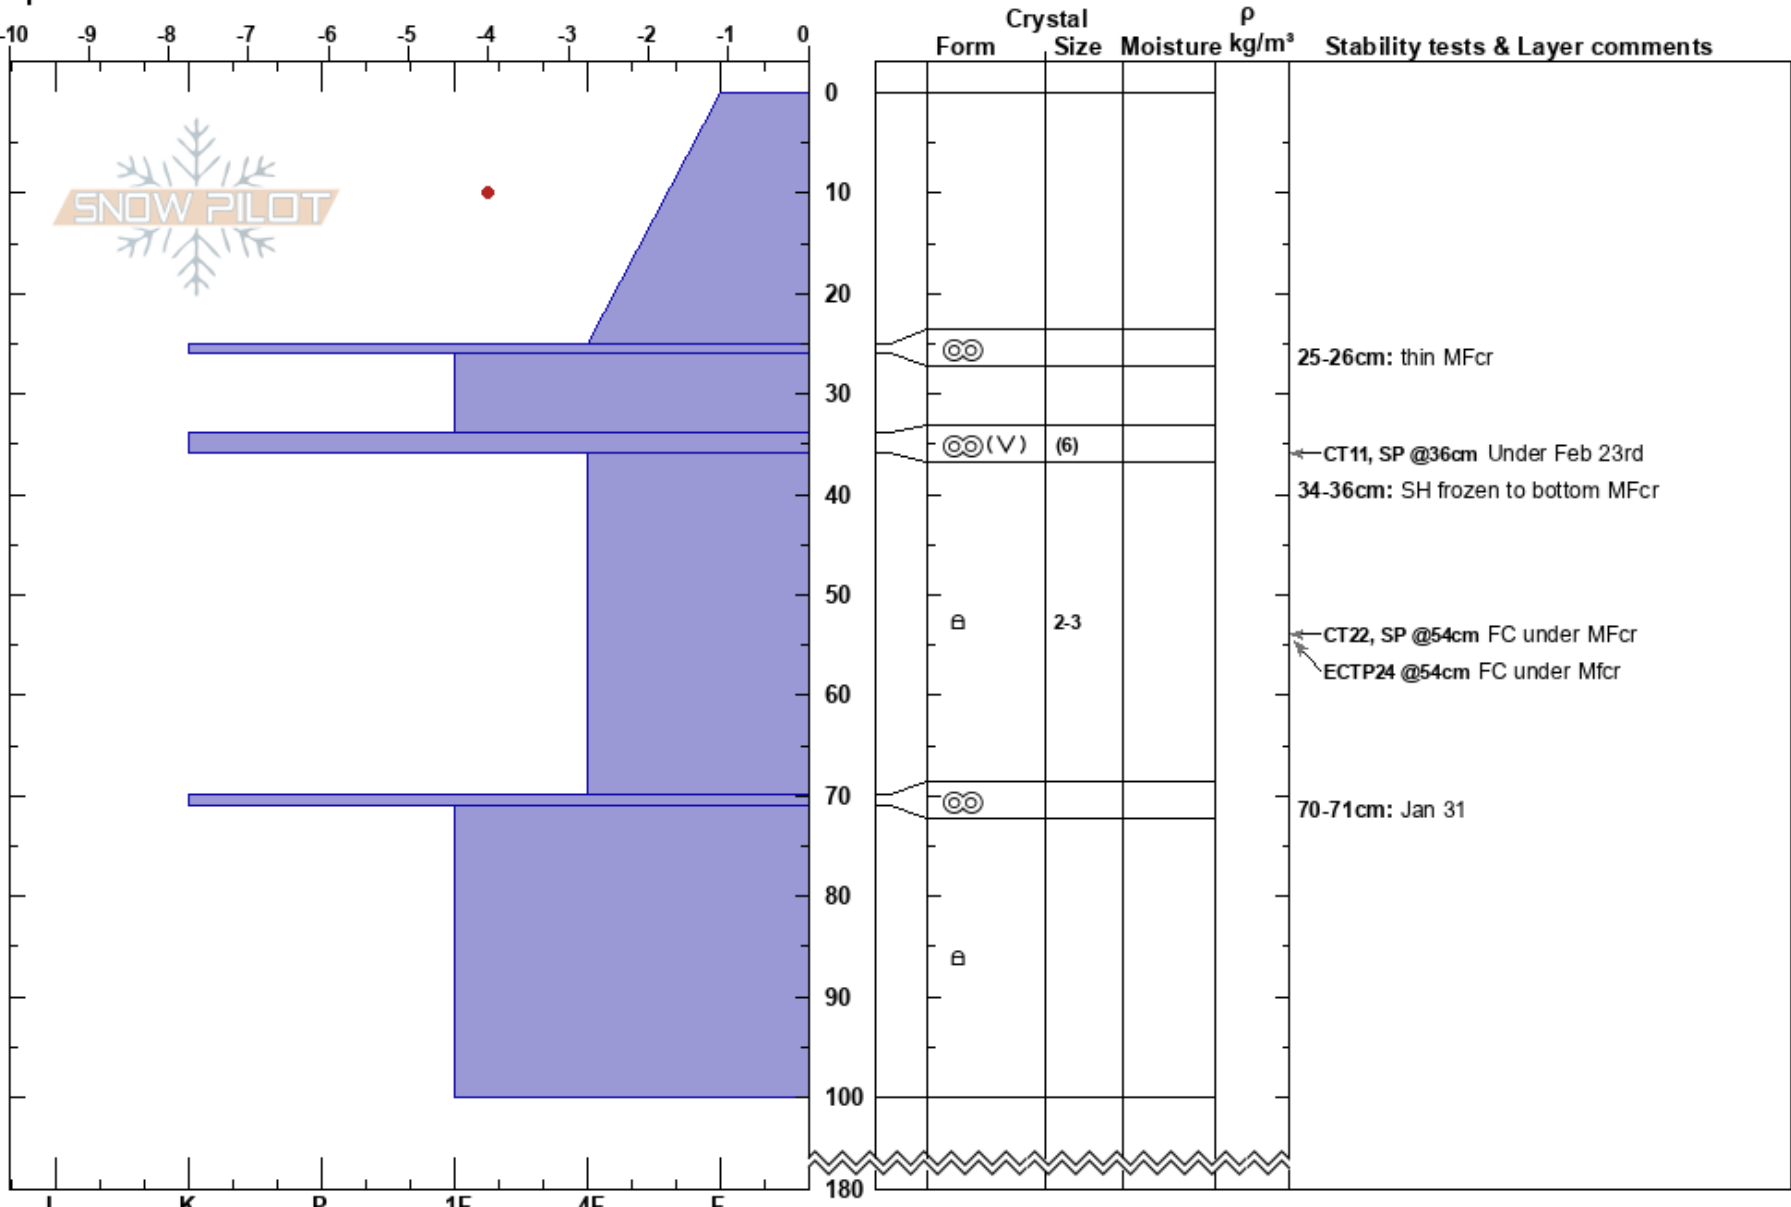

20240312 SiliconValley  
 Skeena  
 BC  
**Elevation:** 1620 m  
**Aspect:** NE  
**Specifics:**

Michaela Pye  
 12/03/2024 - 12:00  
**Co-ord:**  
**Slope Angle:** 36°  
**Wind Loading:** yes

**Stability:**  
**Air Temperature:** -1°C  
**Sky Cover:** BKN  
**Precipitation:** S1  
**Wind:** SW Light Breeze

**HS:**180  
**PF:**45  
 25-26cm: thin MFcr  
 34-36cm: SH frozen to bottom MFcr  
 70-71cm: Jan 31

**Notes:** Dug in SZ in representative feature to Spines/The Tit ski runs.