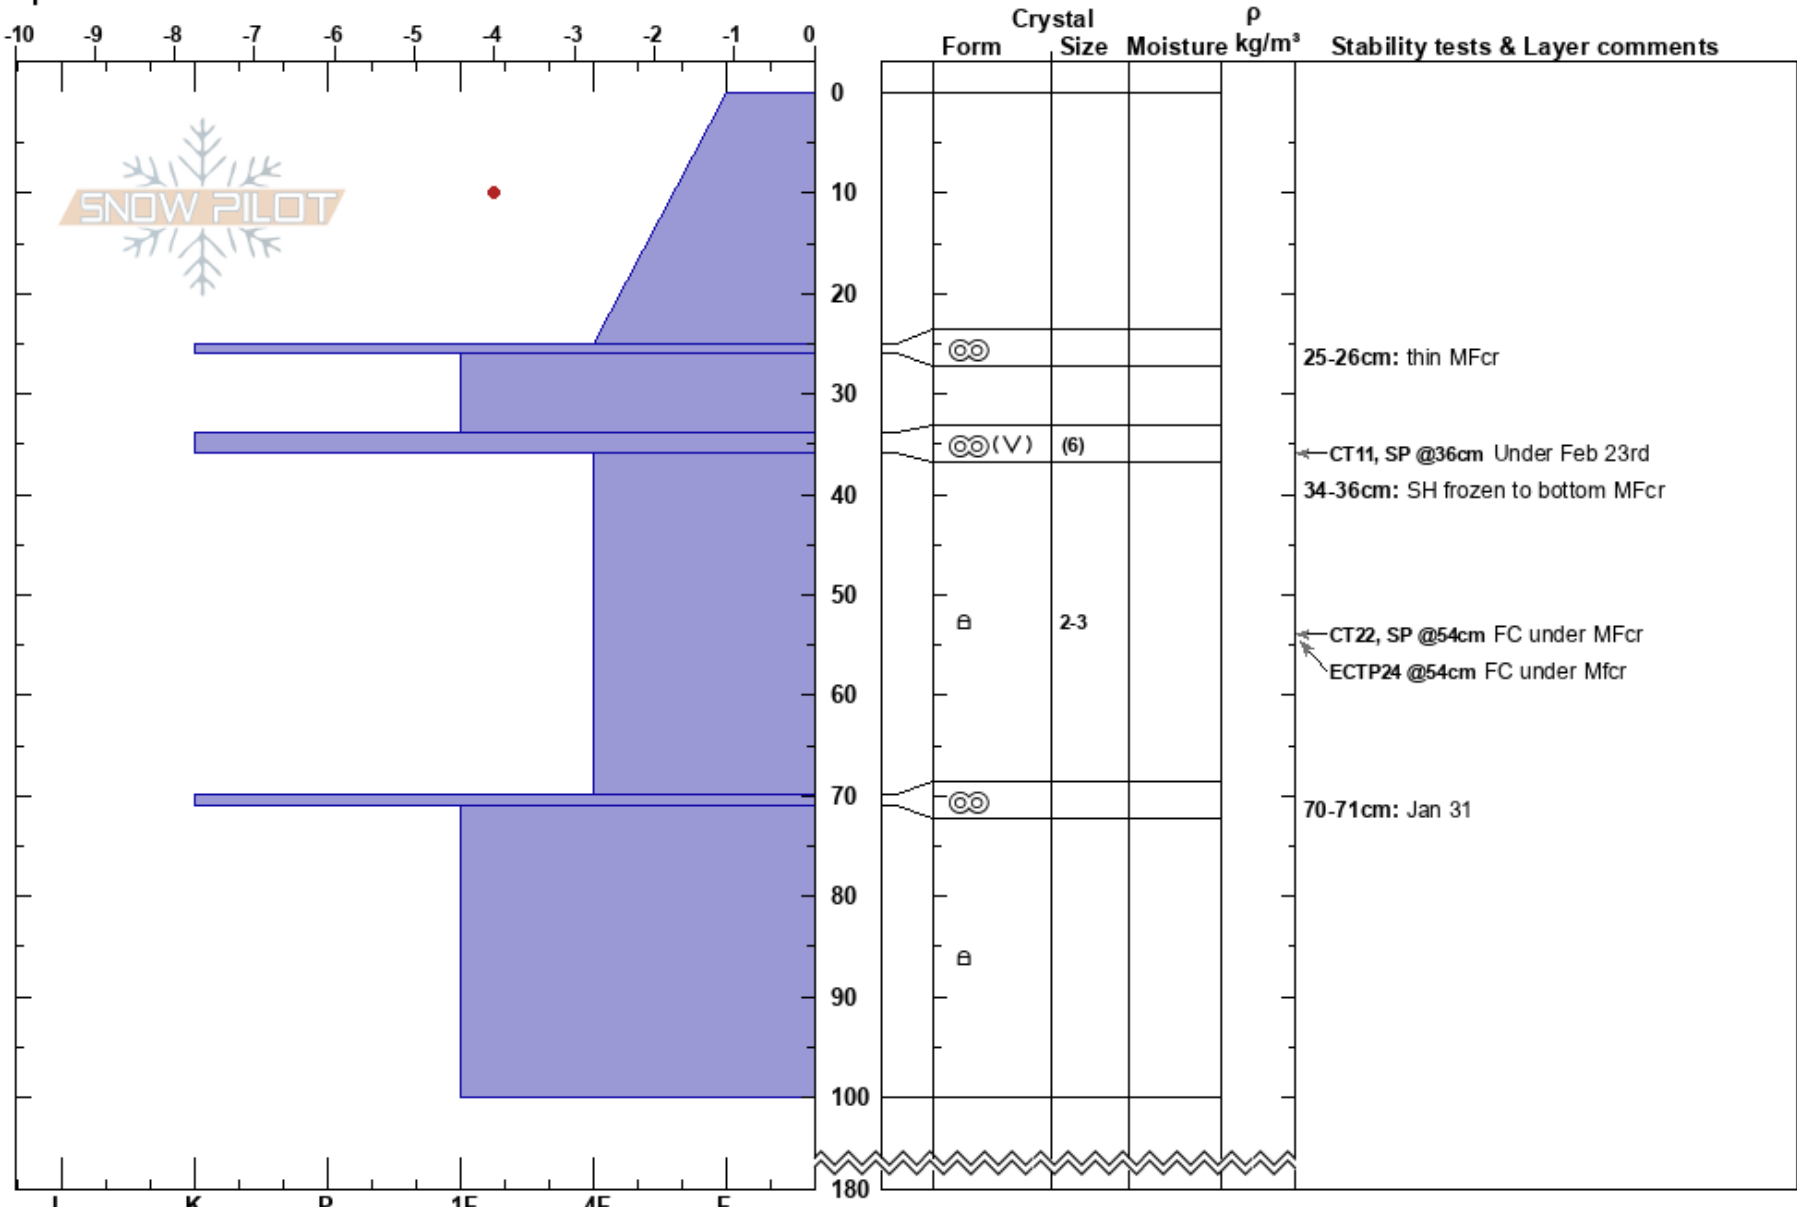

20240312 SiliconValley  
 Skeena  
 BC  
**Elevation:** 1620 m  
**Aspect:** NE  
**Specifics:**

Michaela Pye  
 12/03/2024 - 12:00  
**Co-ord:**  
**Slope Angle:** 36°  
**Wind Loading:** yes

**Stability:**  
**Air Temperature:** -1°C  
**Sky Cover:** BKN  
**Precipitation:** S1  
**Wind:** SW Light Breeze

**HS:**180  
**PF:**45  
 25-26cm: thin MFcr  
 34-36cm: SH frozen to bottom MFcr  
 70-71cm: Jan 31

**Notes:** Dug in SZ in representative feature to Spines/The Tit ski runs.