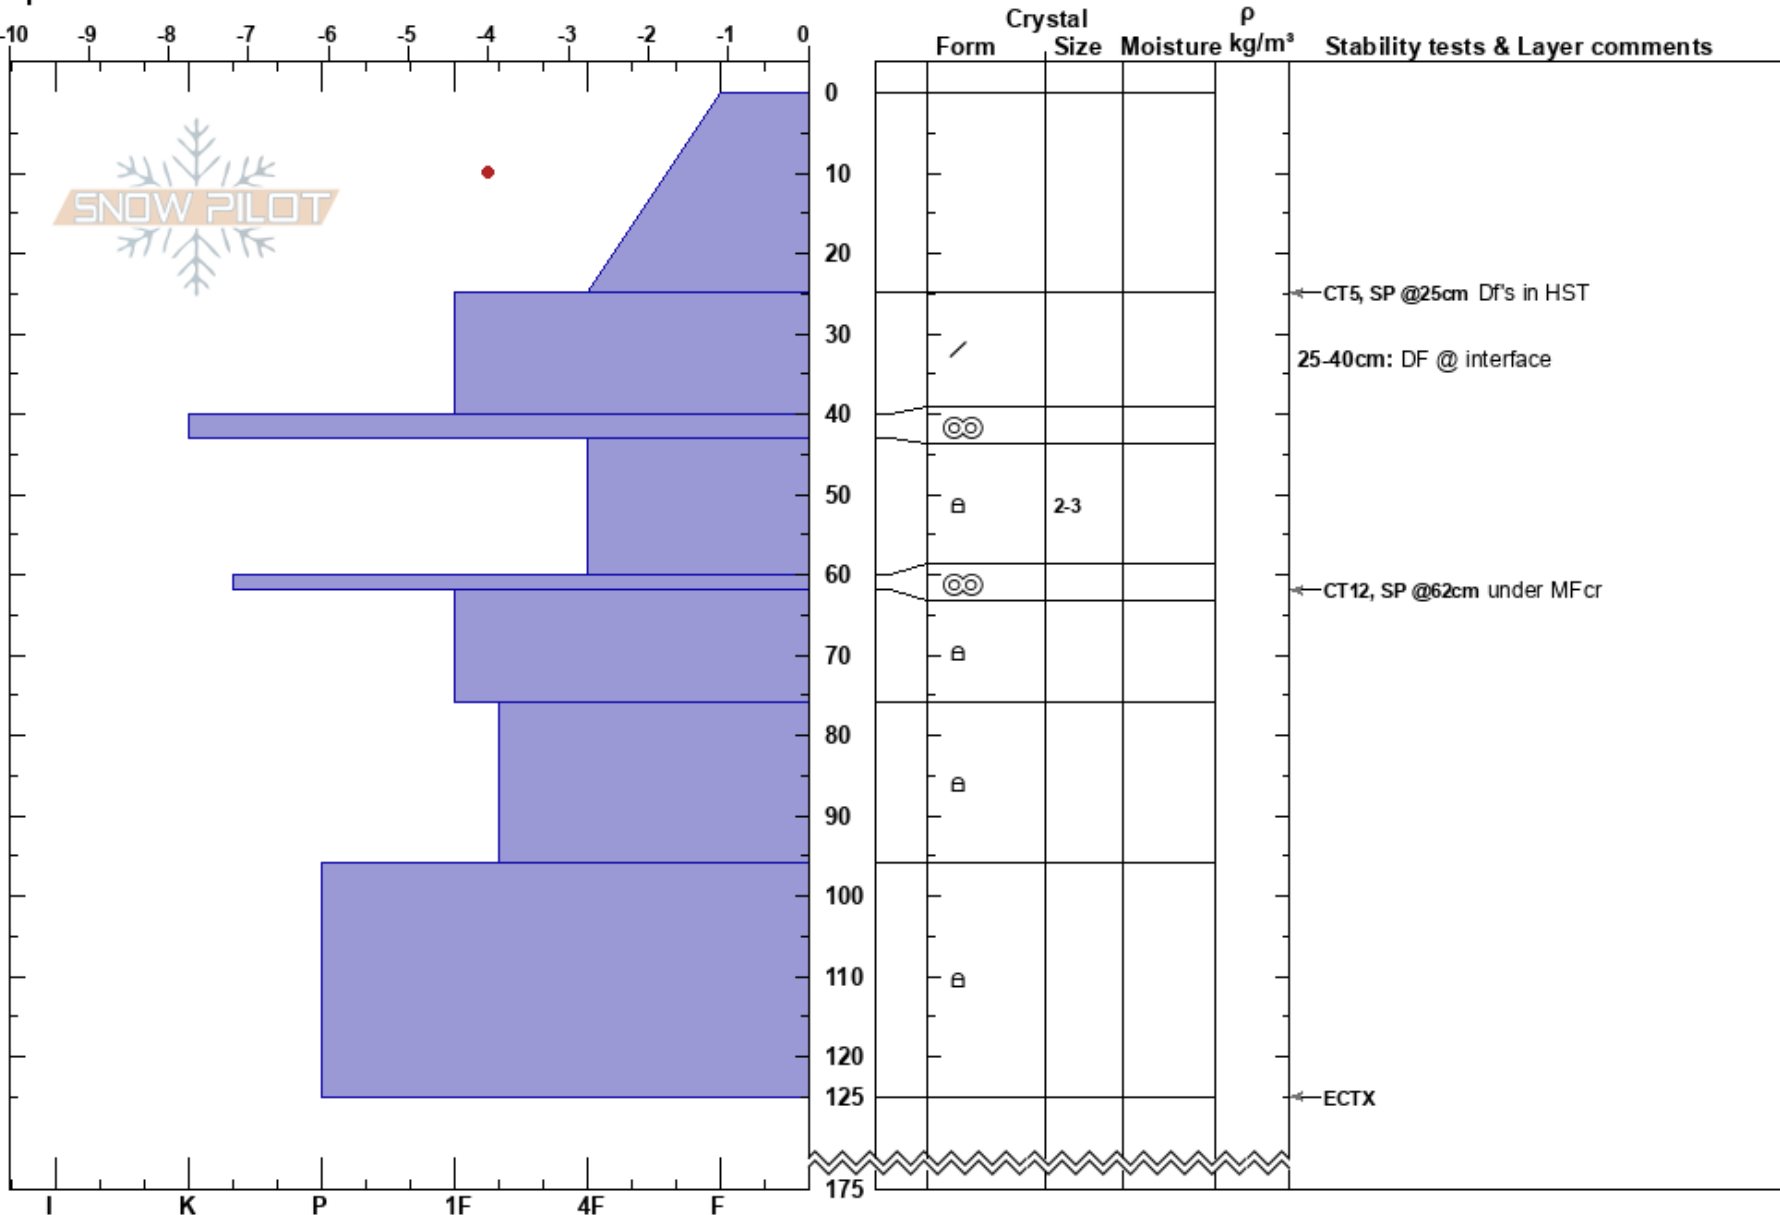

20240312 Skys theLimit
 Skeena
 BC
 Elevation: 1620 m
 Aspect: SE
 Specifics:

Michaela Pye
 12/03/2024 - 09:30
 Co-ord: 55.49520N, -127.26953E
 Slope Angle: 30°
 Wind Loading:

Stability:
 Air Temperature: -3.1°C
 Sky Cover: BKN
 Precipitation: NO
 Wind: SW Light Breeze

HS:175

Layer Notes:

PF:45 25-40cm: DF @ interface

Sky Cover: BKN

Precipitation: NO

Wind: SW Light Breeze

Notes: