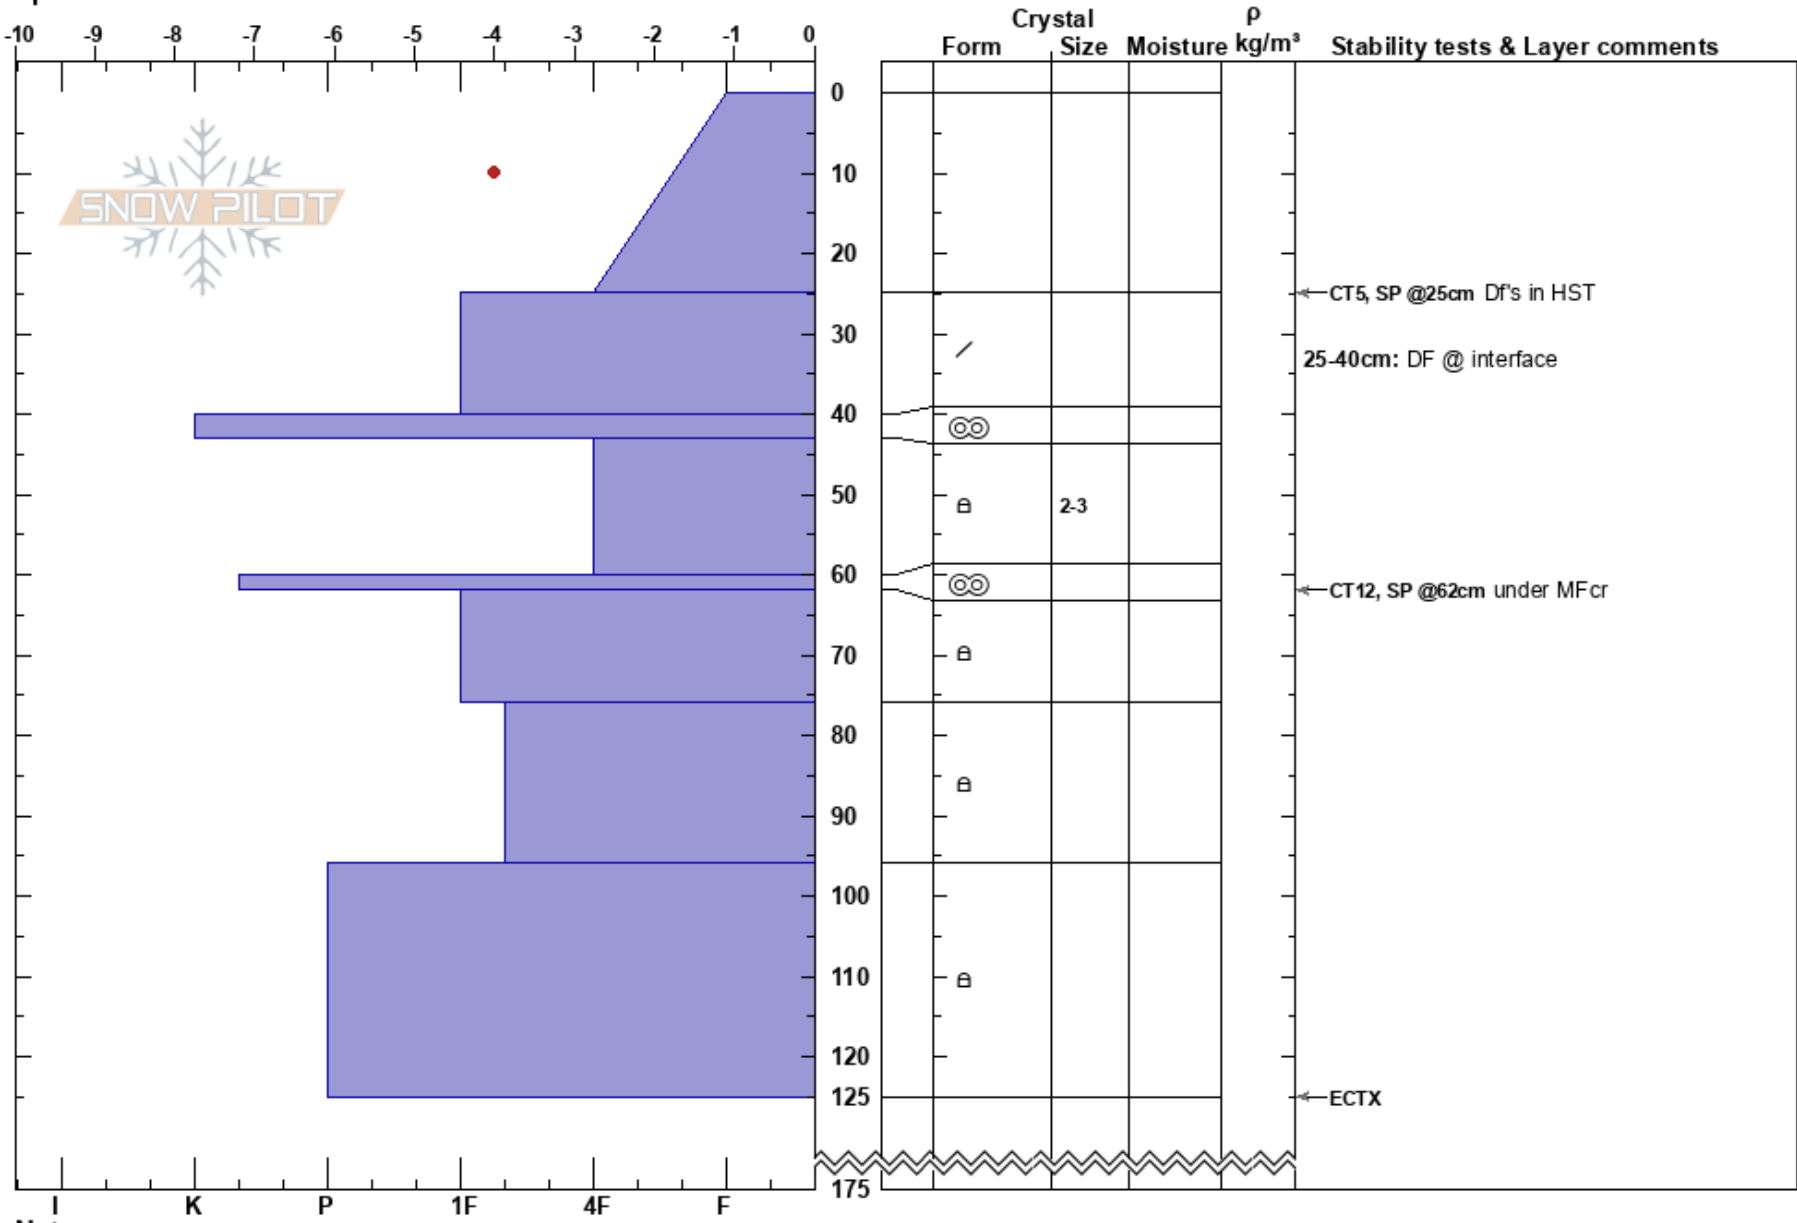

20240312 Skys theLimit
 Skeena
 BC
 Elevation: 1620 m
 Aspect: SE
 Specifics:

Michaela Pye
 12/03/2024 - 09:30
 Co-ord: 55.49520N, -127.26953E
 Slope Angle: 30°
 Wind Loading:

Stability:
 Air Temperature: -3.1°C PF:45 25-40cm: DF @ interface
 Sky Cover: BKN
 Precipitation: NO
 Wind: SW Light Breeze