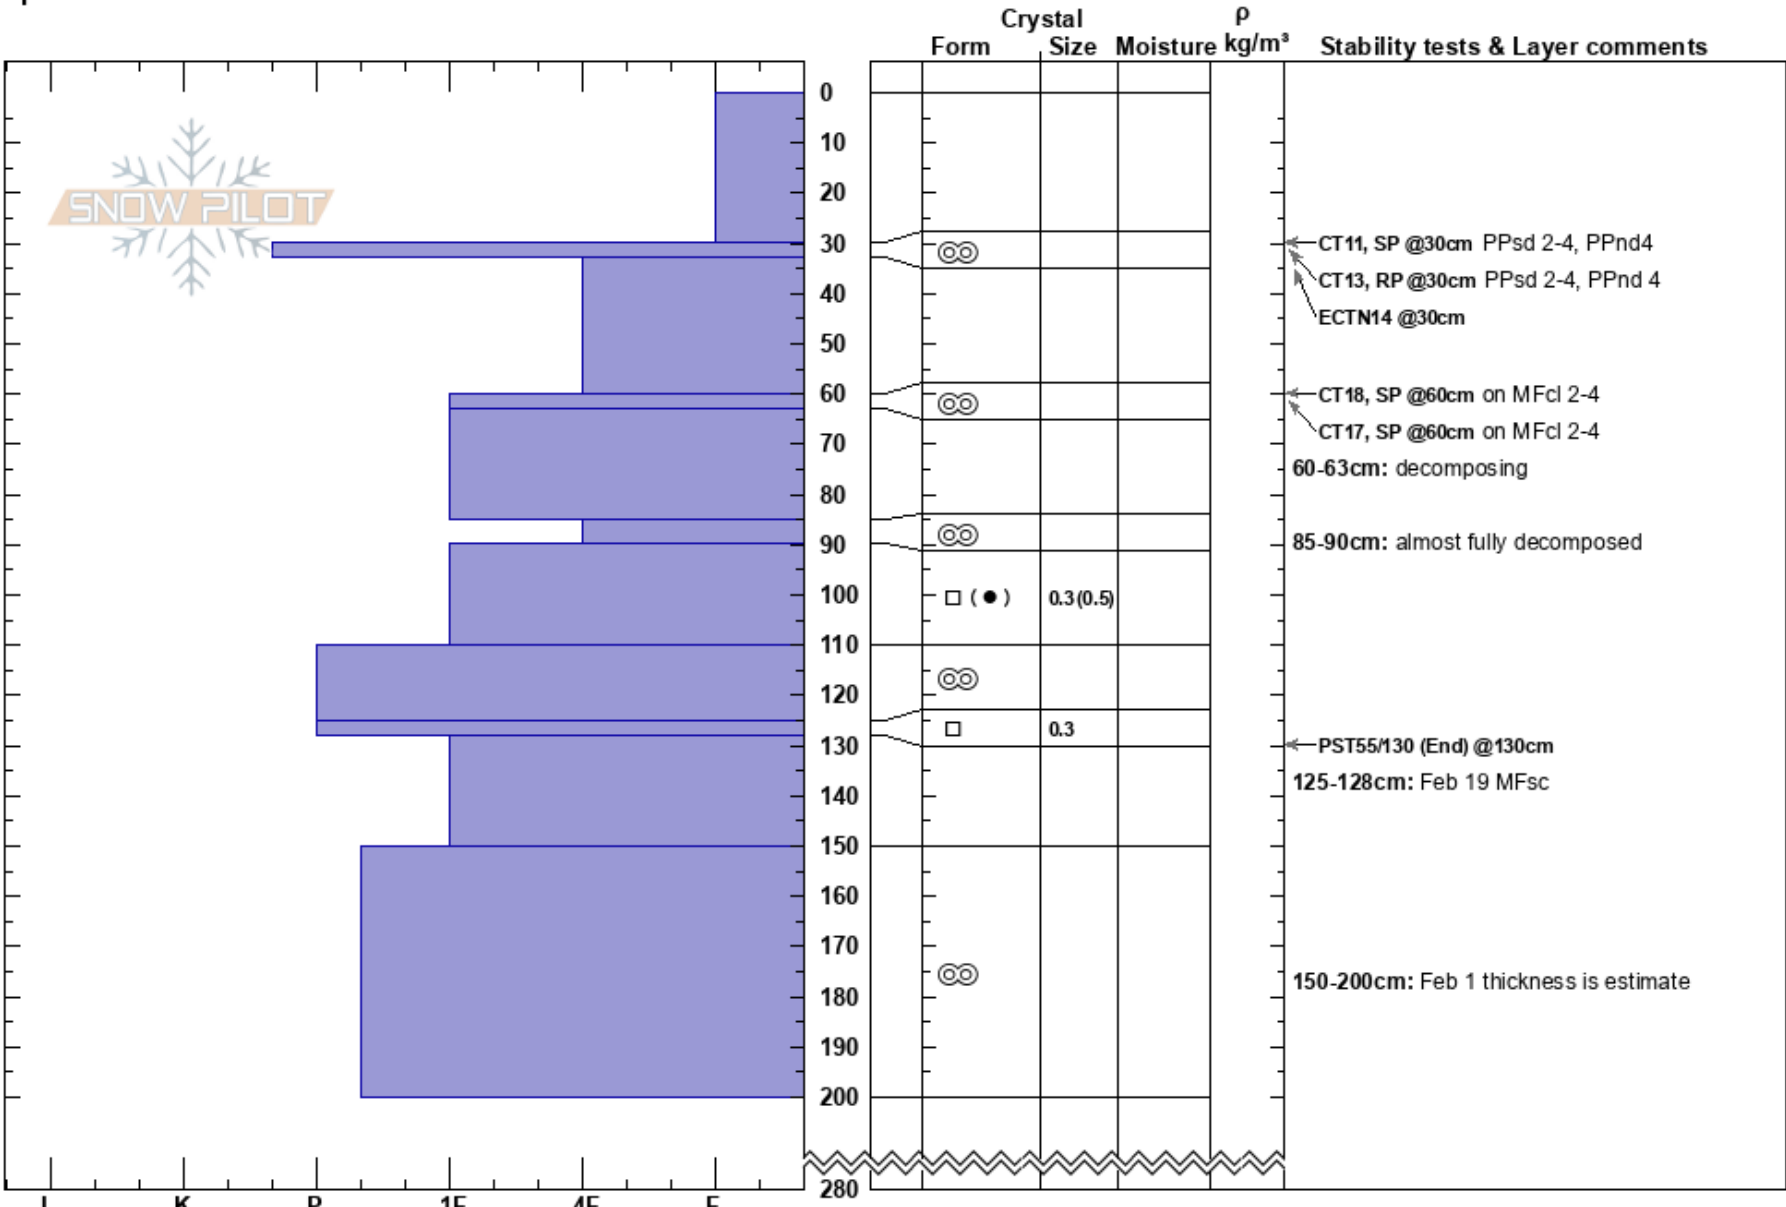

Powder Pig Right Solar  
 Monashee  
 BC  
 Elevation: 2140 m  
 Aspect: S  
 Specifics:

Sylvia Bogusz  
 12/03/2024 - 10:00  
 Co-ord:  
 Slope Angle: 33°  
 Wind Loading: yes

Stability:  
 Air Temperature:  
 Sky Cover:  
 Precipitation: S2  
 Wind: SW Moderate

HS:280  
 Layer Notes:  
 60-63cm: decomposing  
 85-90cm: almost fully decomposed  
 90-110cm: Problematic layer  
 125-128cm: Feb 19 MFsc  
 150-200cm: Feb 1 thickness is estimate

Notes: