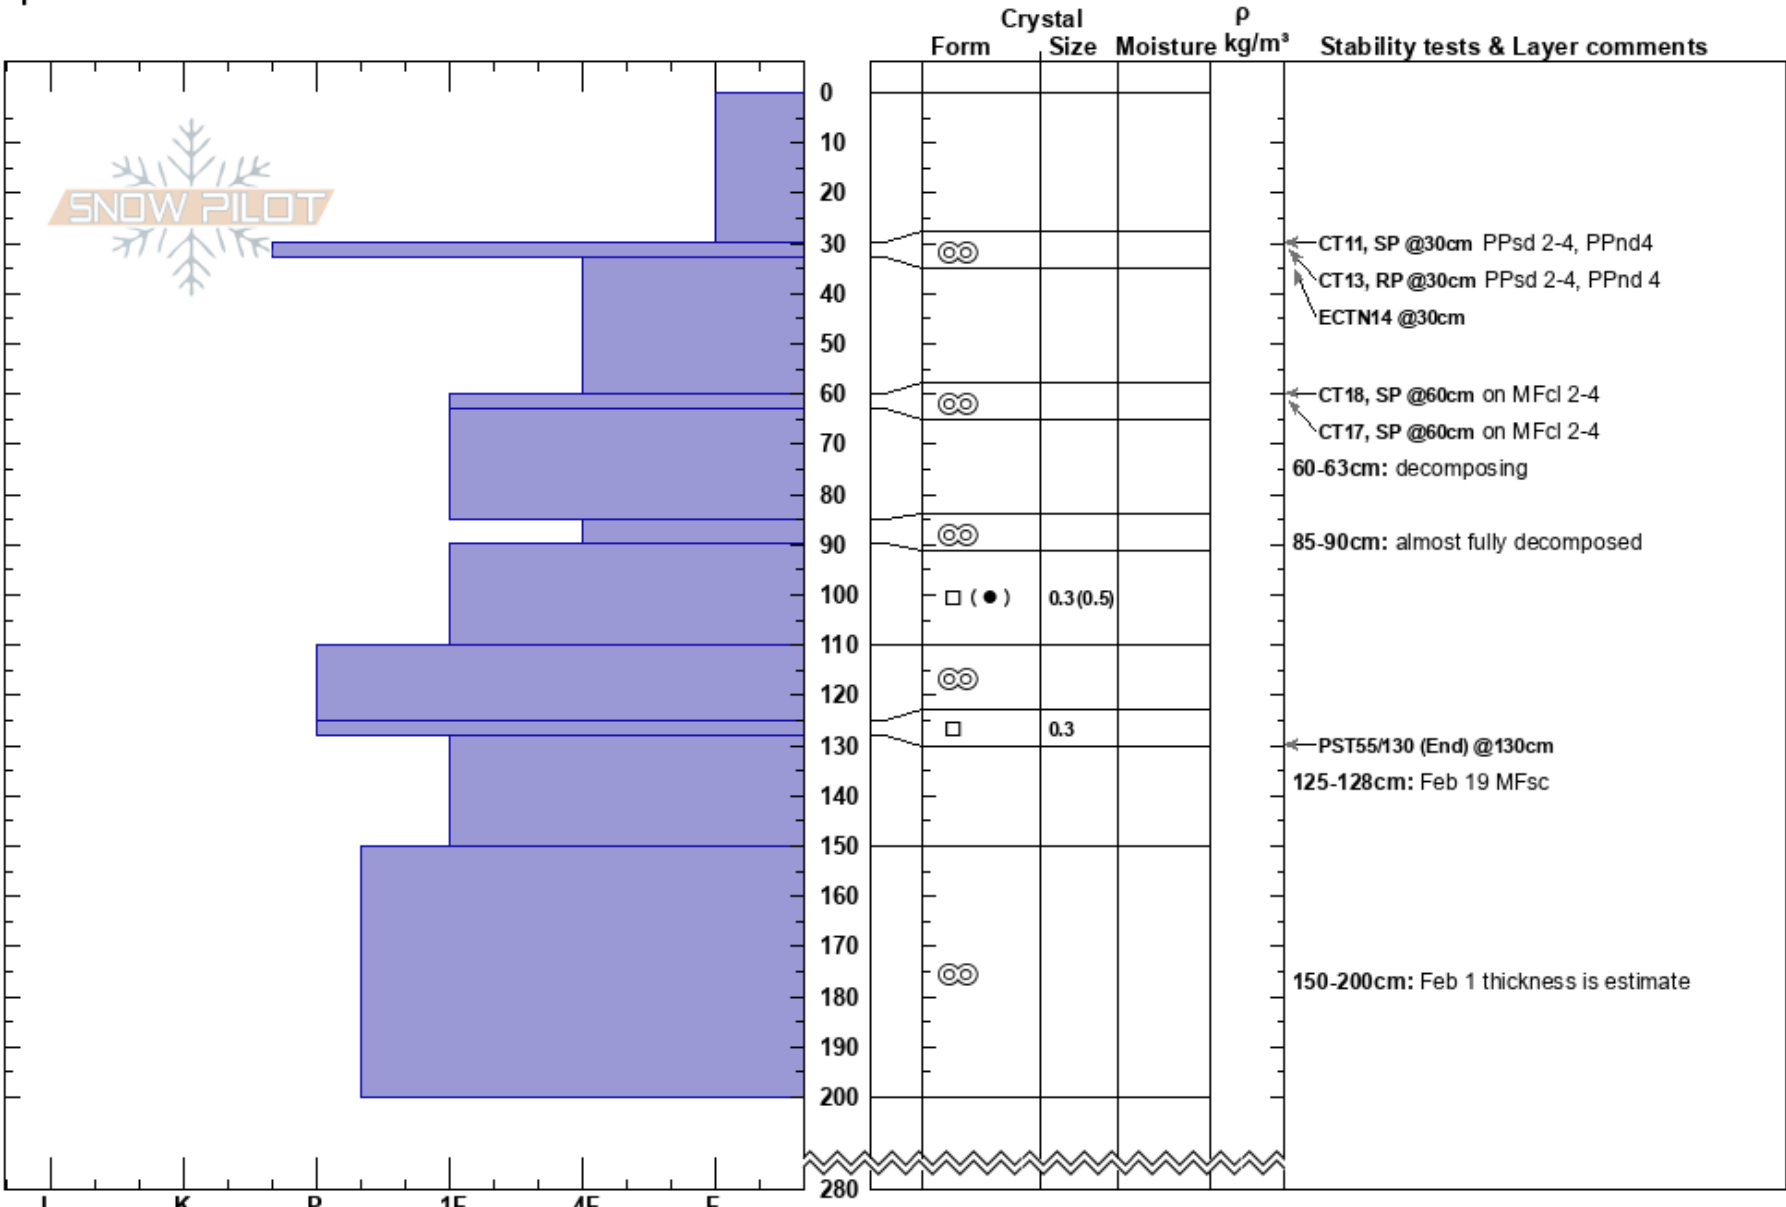

Powder Pig Right Solar
 Monashee
 BC
 Elevation: 2140 m
 Aspect: S
 Specifics:

Sylvia Bogusz
 12/03/2024 - 10:00
 Co-ord:
 Slope Angle: 33°
 Wind Loading: yes

Stability:
 Air Temperature:
 Sky Cover:
 Precipitation: S2
 Wind: SW Moderate

HS:280
 Layer Notes:
 60-63cm: decomposing
 85-90cm: almost fully decomposed
 90-110cm: Problematic layer
 125-128cm: Feb 19 MFsc
 150-200cm: Feb 1 thickness is estimate

Notes: