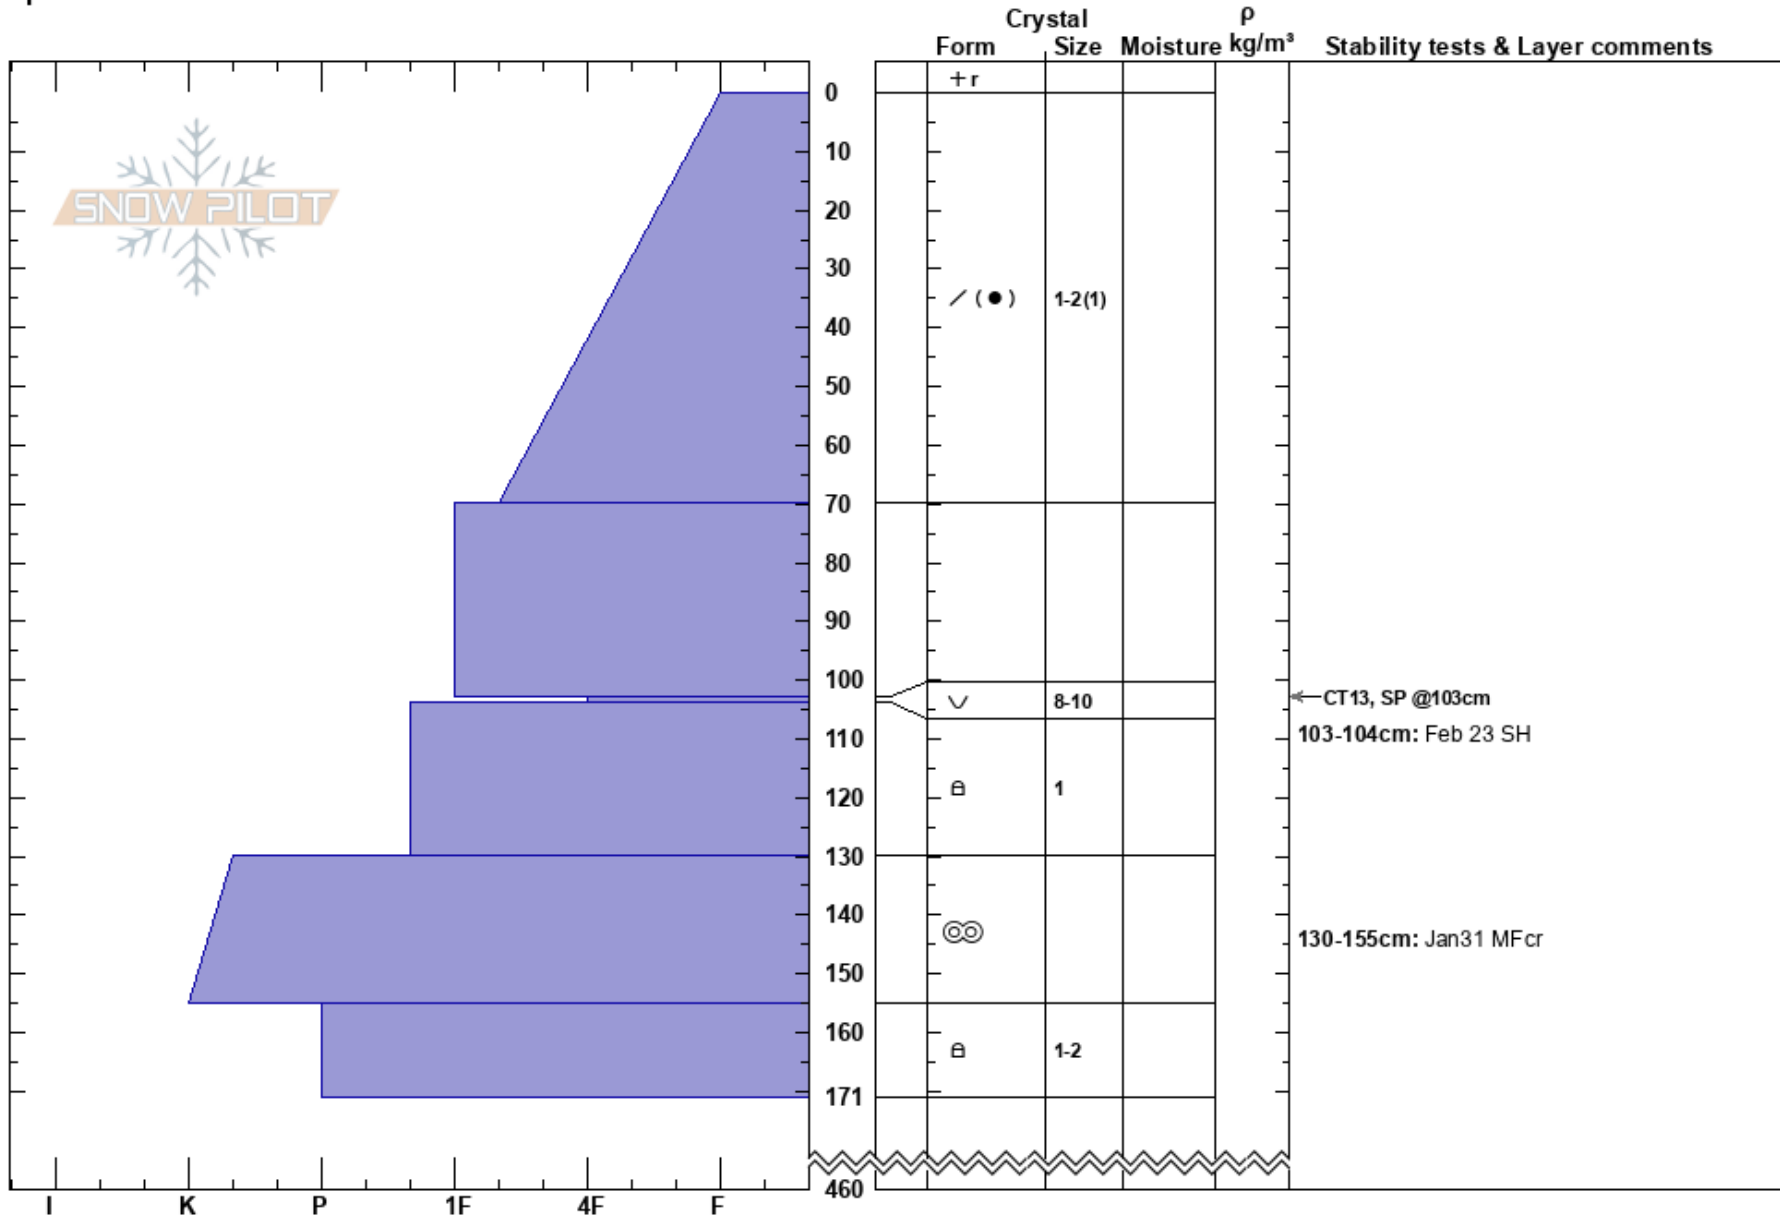

Chocolate Factory
 Skeena
 BC
 Elevation: 4590 ft
 Aspect: N
 Specifics:

Troy Grant
 12/03/2024 - 11:30
 Co-ord:
 Slope Angle: 25°
 Wind Loading: previous

Stability:
 Air Temperature: -1°C
 Sky Cover: BKN
 Precipitation: S-1
 Wind: SE Light Breeze

HS:460
 Layer Notes:
 103-104cm: Feb 23 SH
 103-104cm: Problematic layer
 130-155cm: Jan31 MFcr

Notes: On a convexity in the main bowl