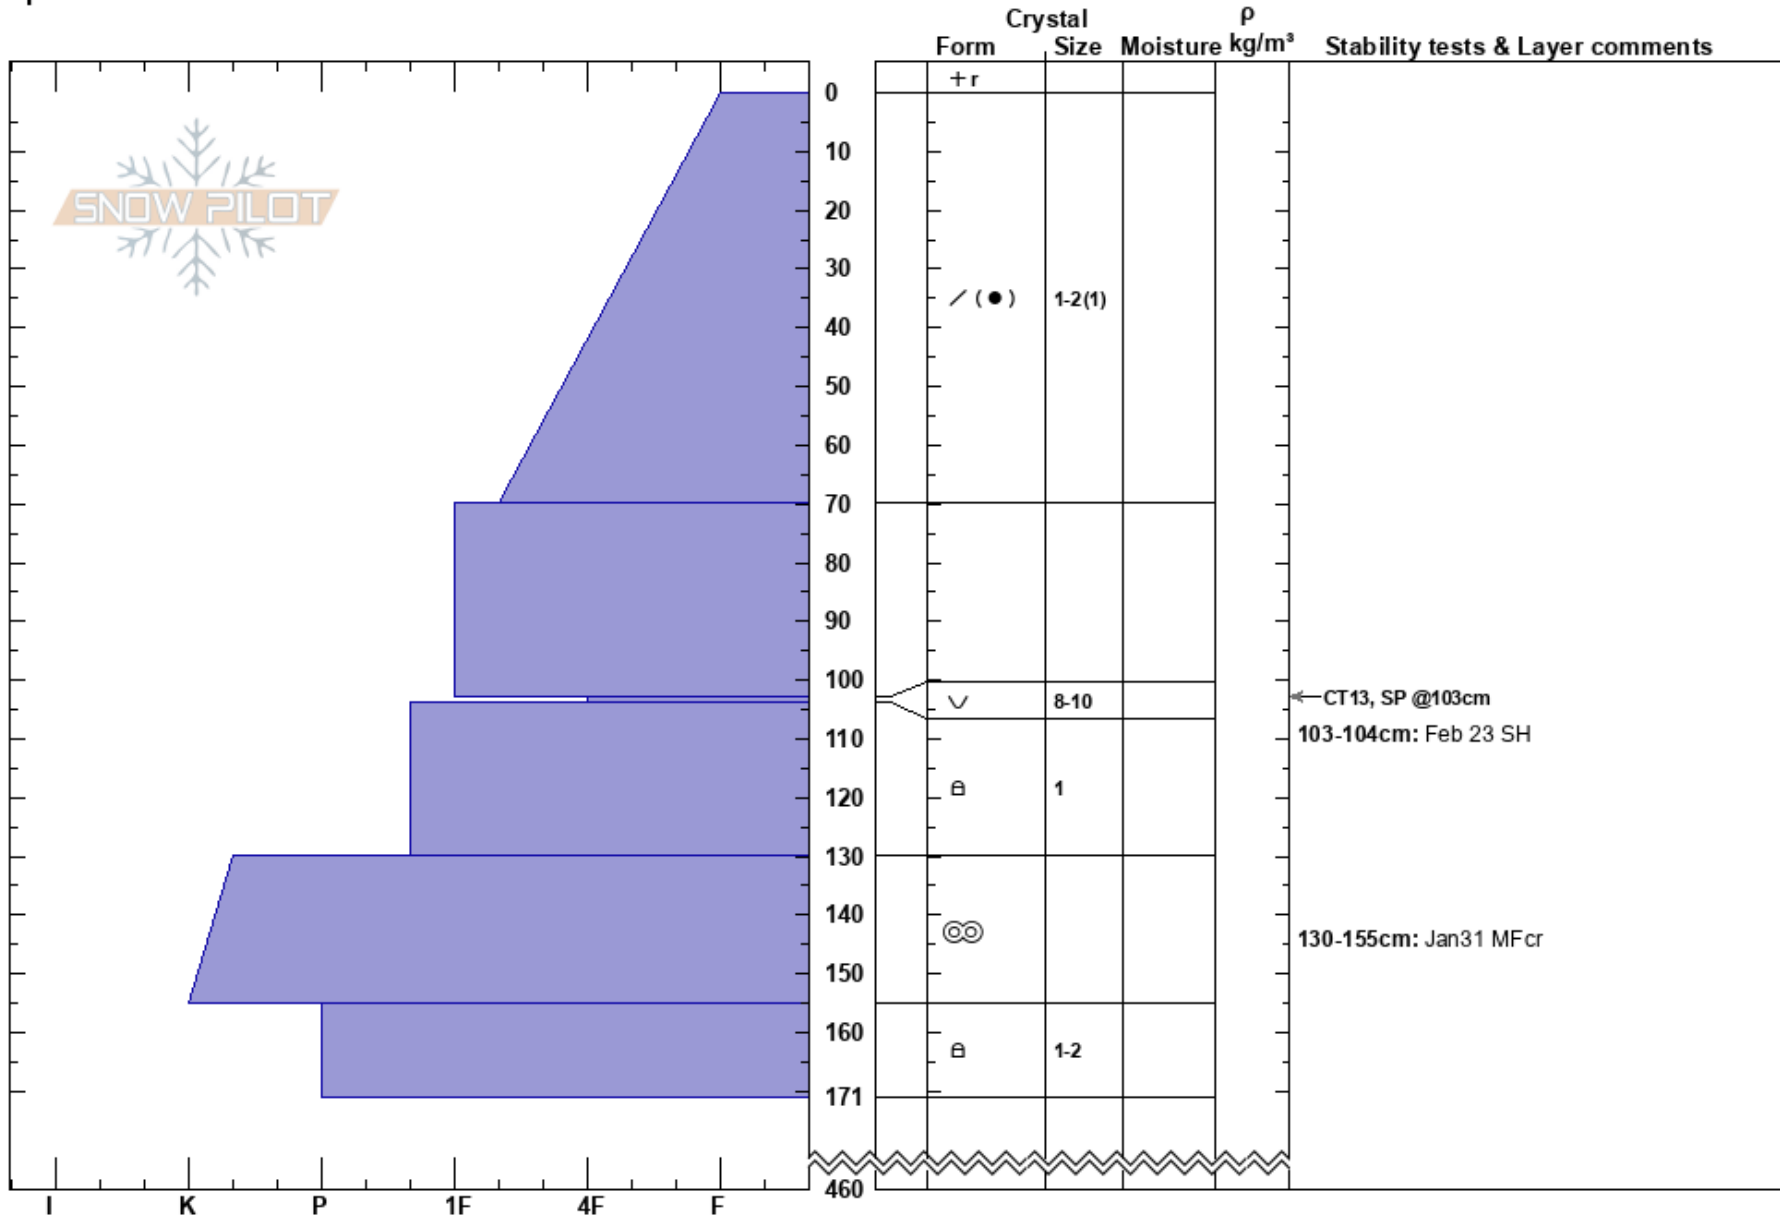

Chocolate Factory  
 Skeena  
 BC  
 Elevation: 4590 ft  
 Aspect: N  
 Specifics:

Troy Grant  
 12/03/2024 - 11:30  
 Co-ord:  
 Slope Angle: 25°  
 Wind Loading: previous

Stability:  
 Air Temperature: -1°C  
 Sky Cover: BKN  
 Precipitation: S-1  
 Wind: SE Light Breeze

HS:460  
 Layer Notes:  
 103-104cm: Feb 23 SH  
 103-104cm: Problematic layer  
 130-155cm: Jan31 MFcr

Notes: On a convexity in the main bowl