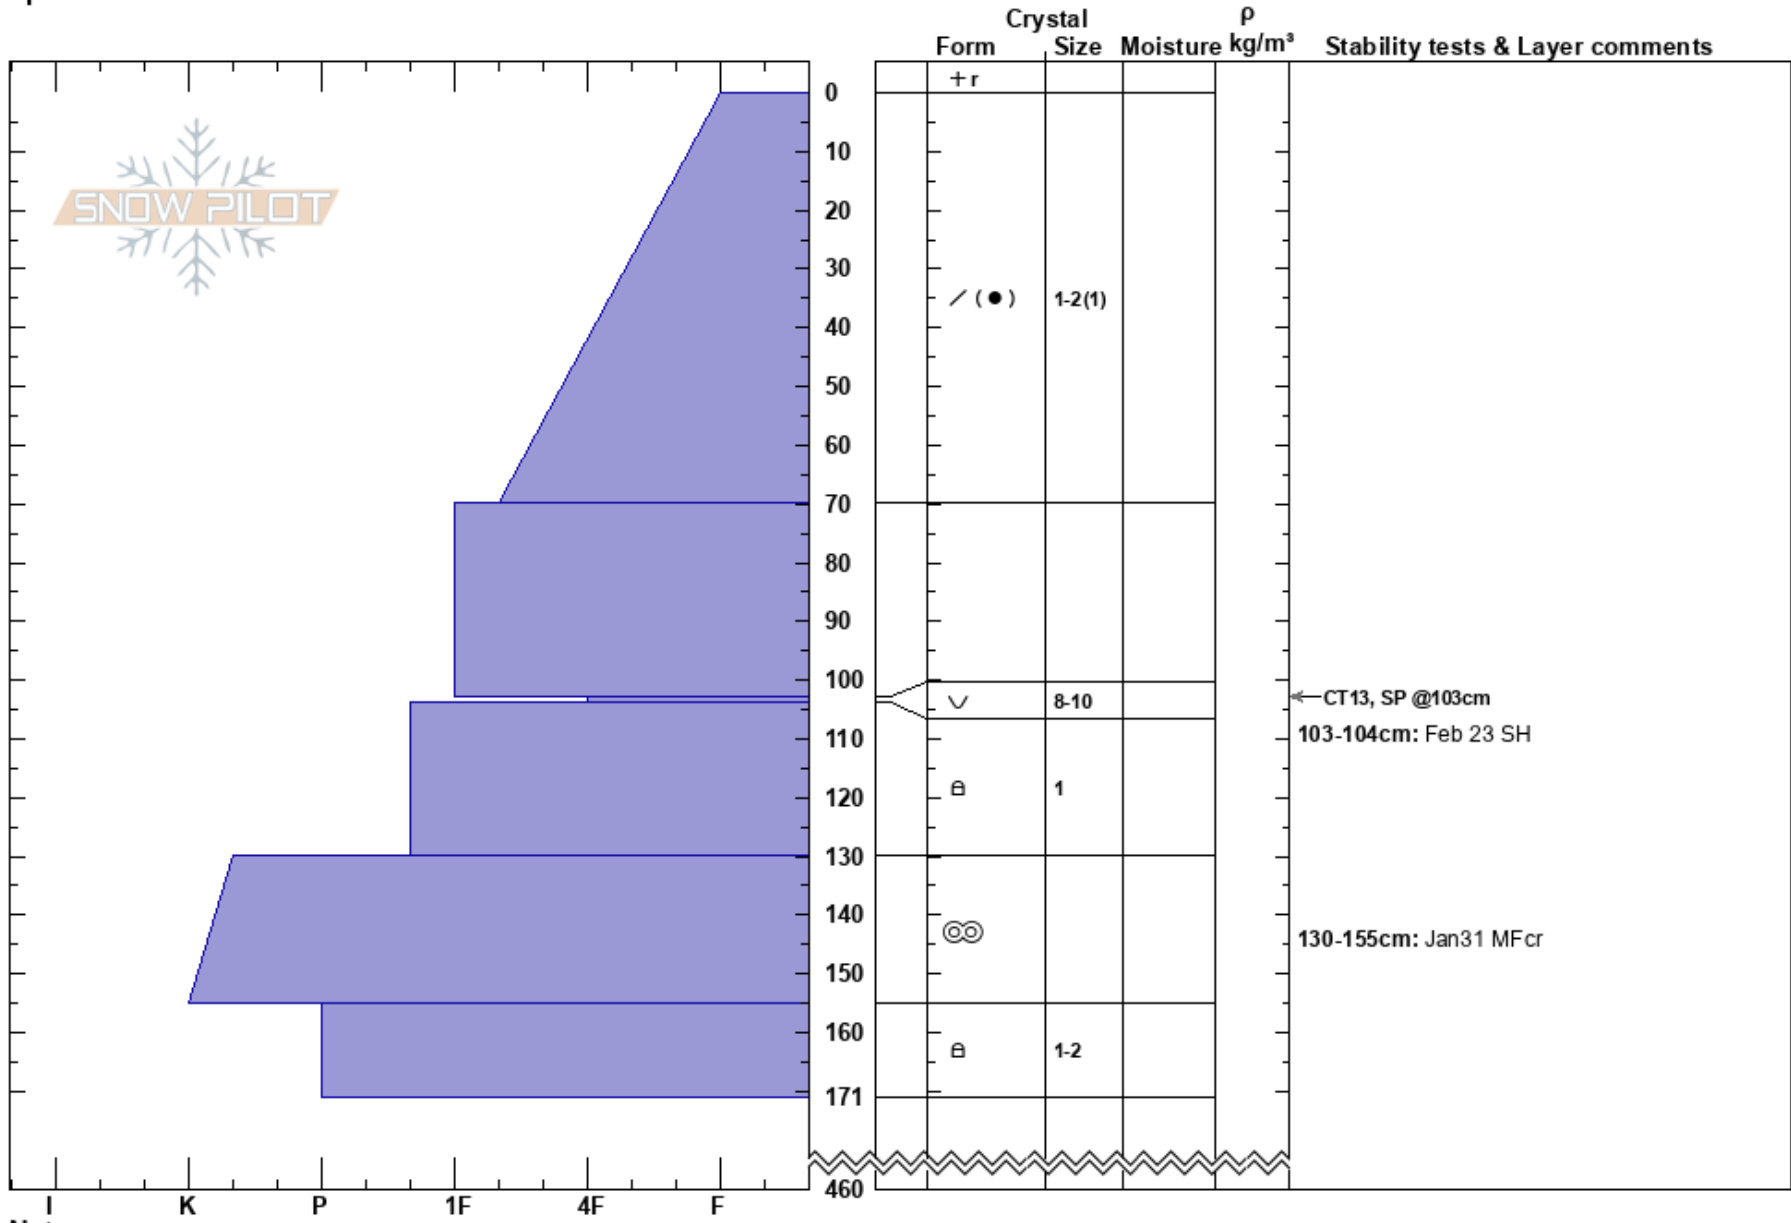

Chocolate Factory
 Skeena
 BC
 Elevation: 4590 ft
 Aspect: N
 Specifics:

Troy Grant
 12/03/2024 - 11:30
 Co-ord:
 Slope Angle: 25°
 Wind Loading: previous

Stability:
 Air Temperature: -1°C
 Sky Cover: BKN
 Precipitation: S-1
 Wind: SE Light Breeze

HS:460
 Layer Notes:
 103-104cm: Feb 23 SH
 103-104cm: Problematic layer
 130-155cm: Jan31 MFcr

Notes: On a convexity in the main bowl