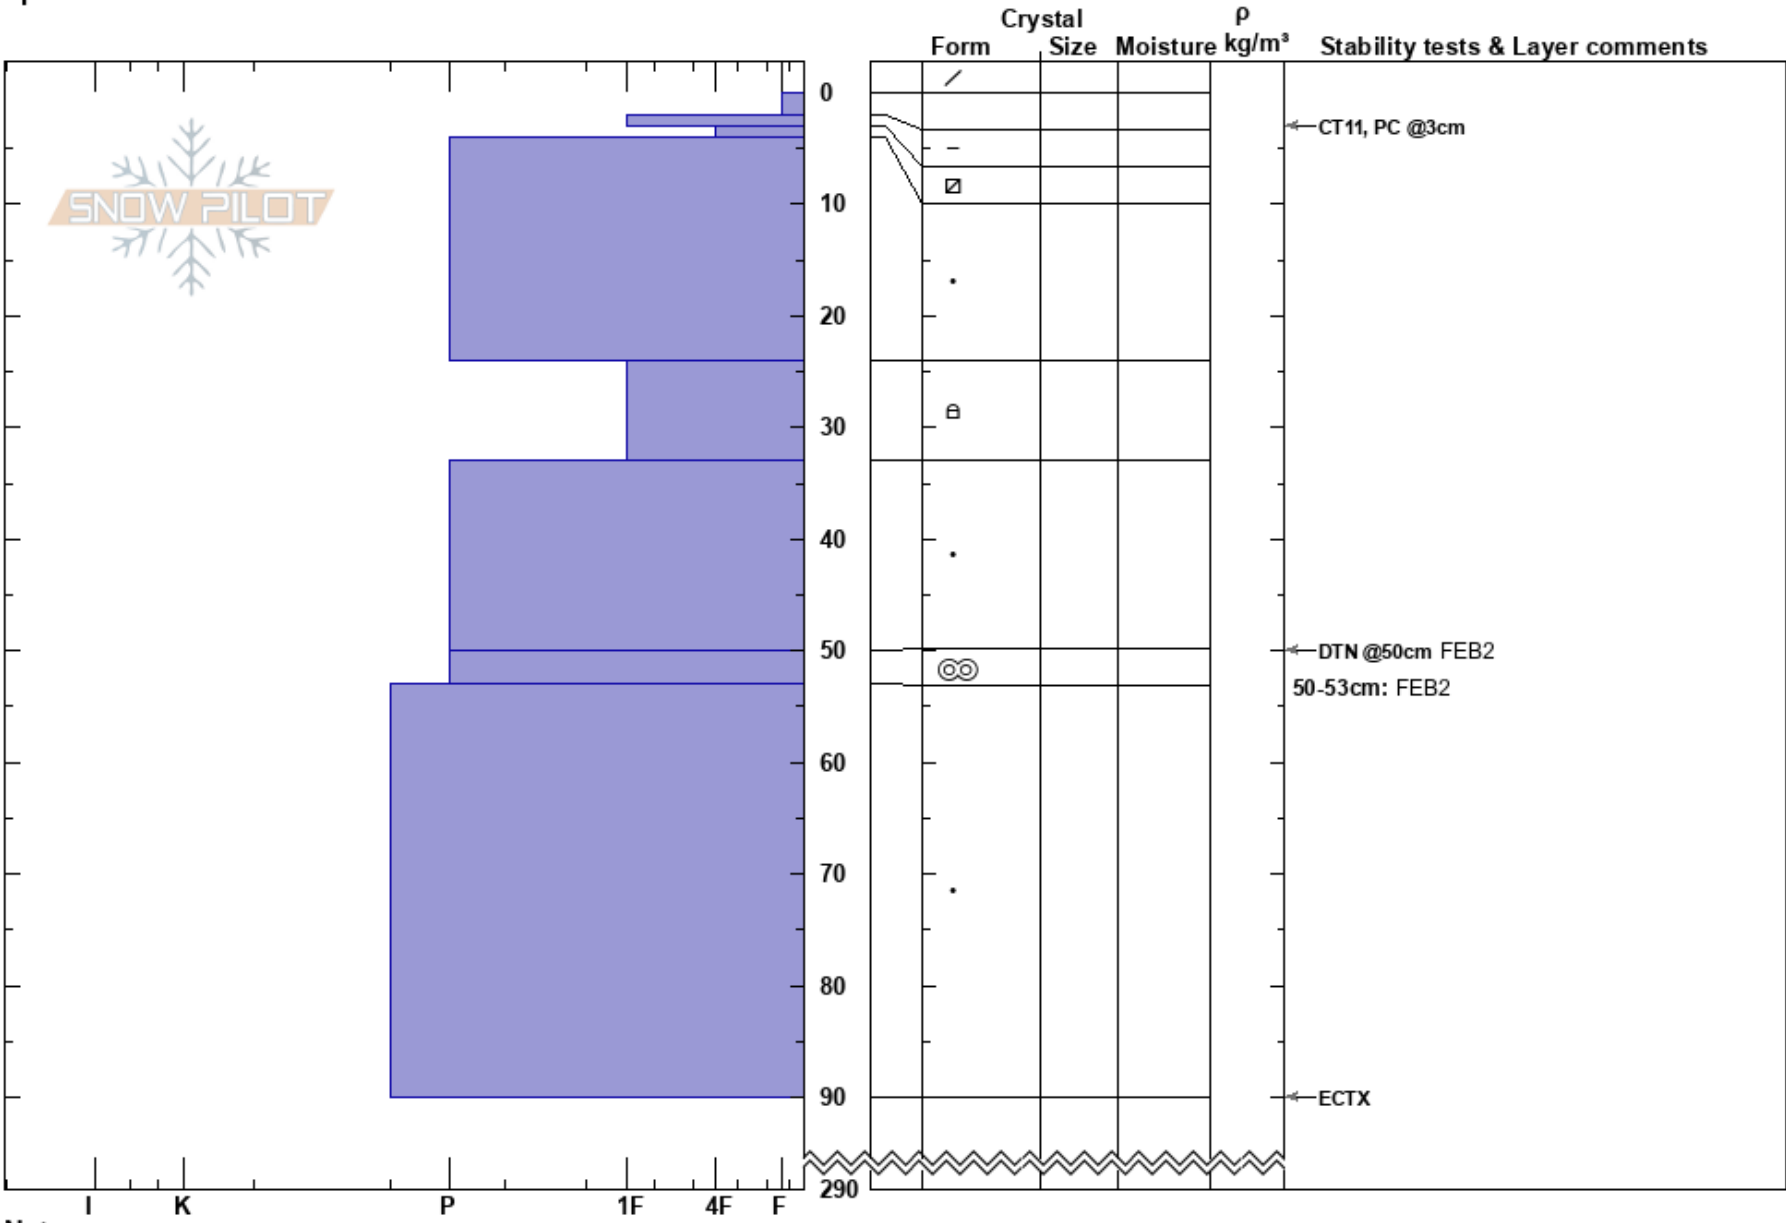

Rensnävet East
 Funäsfjällen
 Sweden
 Elevation: 865 m
 Aspect: E
 Specifics:

Jaden Lanham Devine
 12/03/2024 - 11:00
 Co-ord: 33V 403861E 6977765N
 Slope Angle: 28°
 Wind Loading: previous

Stability: HS:290
 Air Temperature: -2.1°C PF:7
 Sky Cover: SCT
 Precipitation: NO
 Wind: Calm

Layer Notes:
 50-53cm: FEB2

Notes: OBJ: Test stability of windslab.