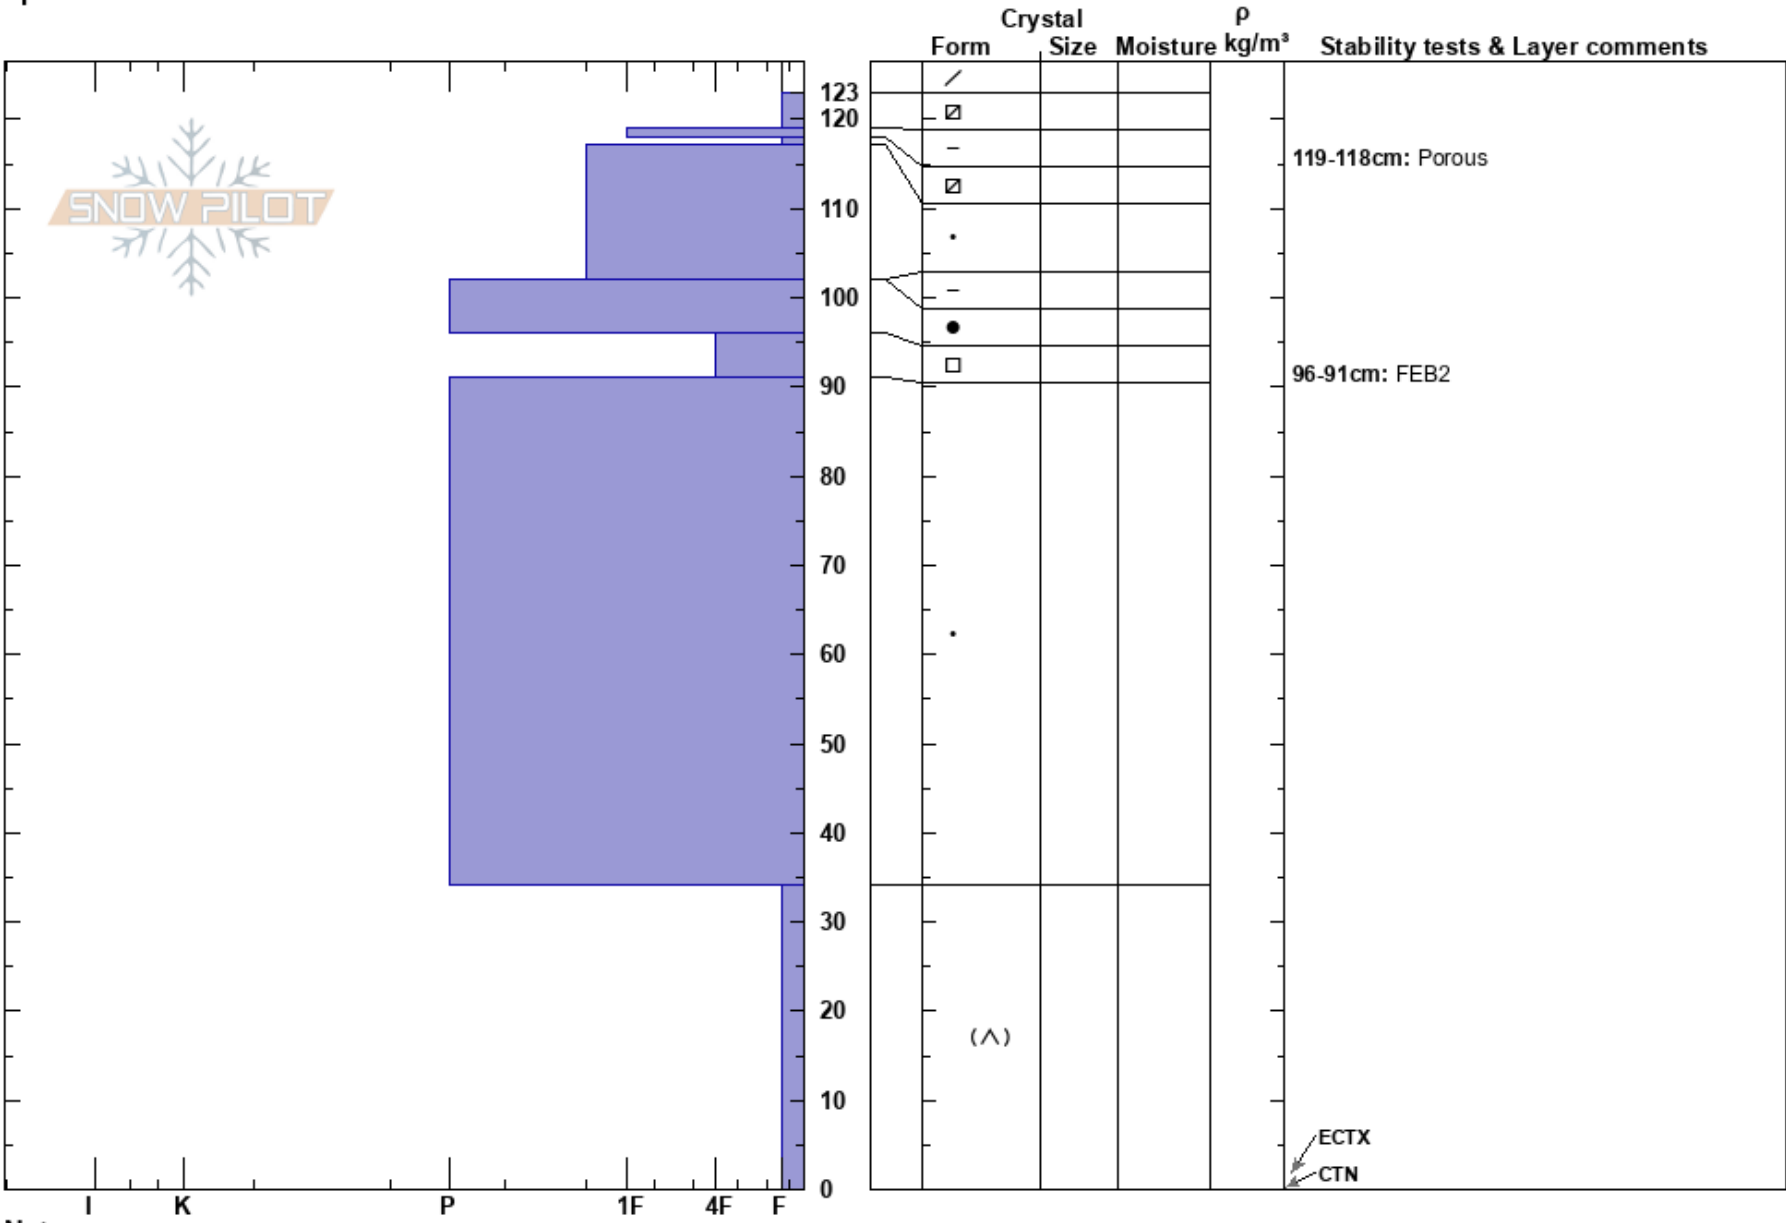

Husvålen East  
 Funäsfjällen  
 Sweden  
 Elevation: 982 m  
 Aspect: E  
 Specifics:

Jaden Lanham Devine  
 12/03/2024 - 09:40  
 Co-ord: 33V 391982E 6974269N  
 Slope Angle: 24°  
 Wind Loading: yes

Stability: **HS:123**  
 Air Temperature: -1.2°C **PF:12**  
 Sky Cover: SCT  
 Precipitation: NO  
 Wind: SW Light Breeze

Layer Notes:  
 119-118cm: Porous  
 96-91cm: FEB2

Notes: Blowing snow L@W

OBJ: Stability test on windslab.