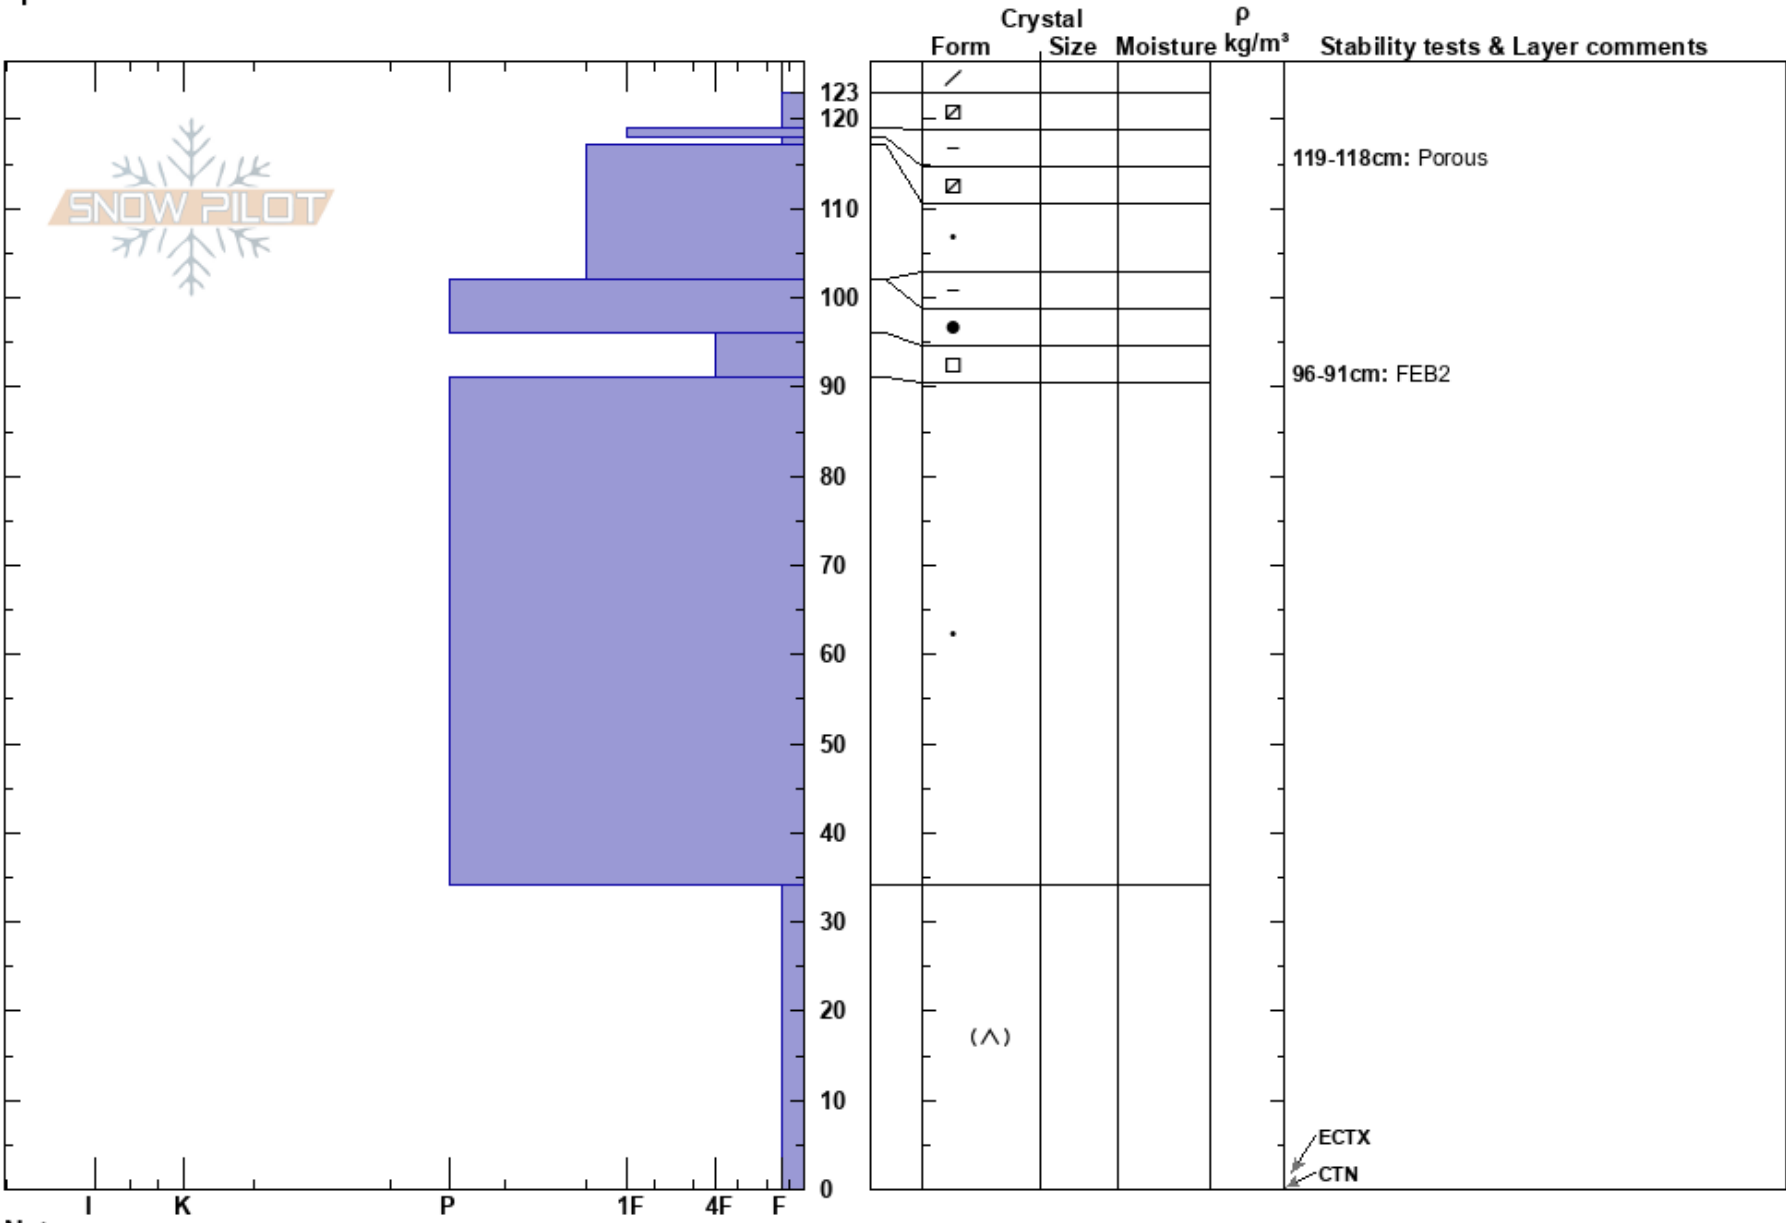

Husvålen East
 Funäsfjällen
 Sweden
 Elevation: 982 m
 Aspect: E
 Specifics:

Jaden Lanham Devine
 12/03/2024 - 09:40
 Co-ord: 33V 391982E 6974269N
 Slope Angle: 24°
 Wind Loading: yes

Stability: **HS:123**
 Air Temperature: -1.2°C PF:12
 Sky Cover: SCT
 Precipitation: NO
 Wind: SW Light Breeze

Layer Notes:
 119-118cm: Porous
 96-91cm: FEB2

OBJ: Stability test on windslab.