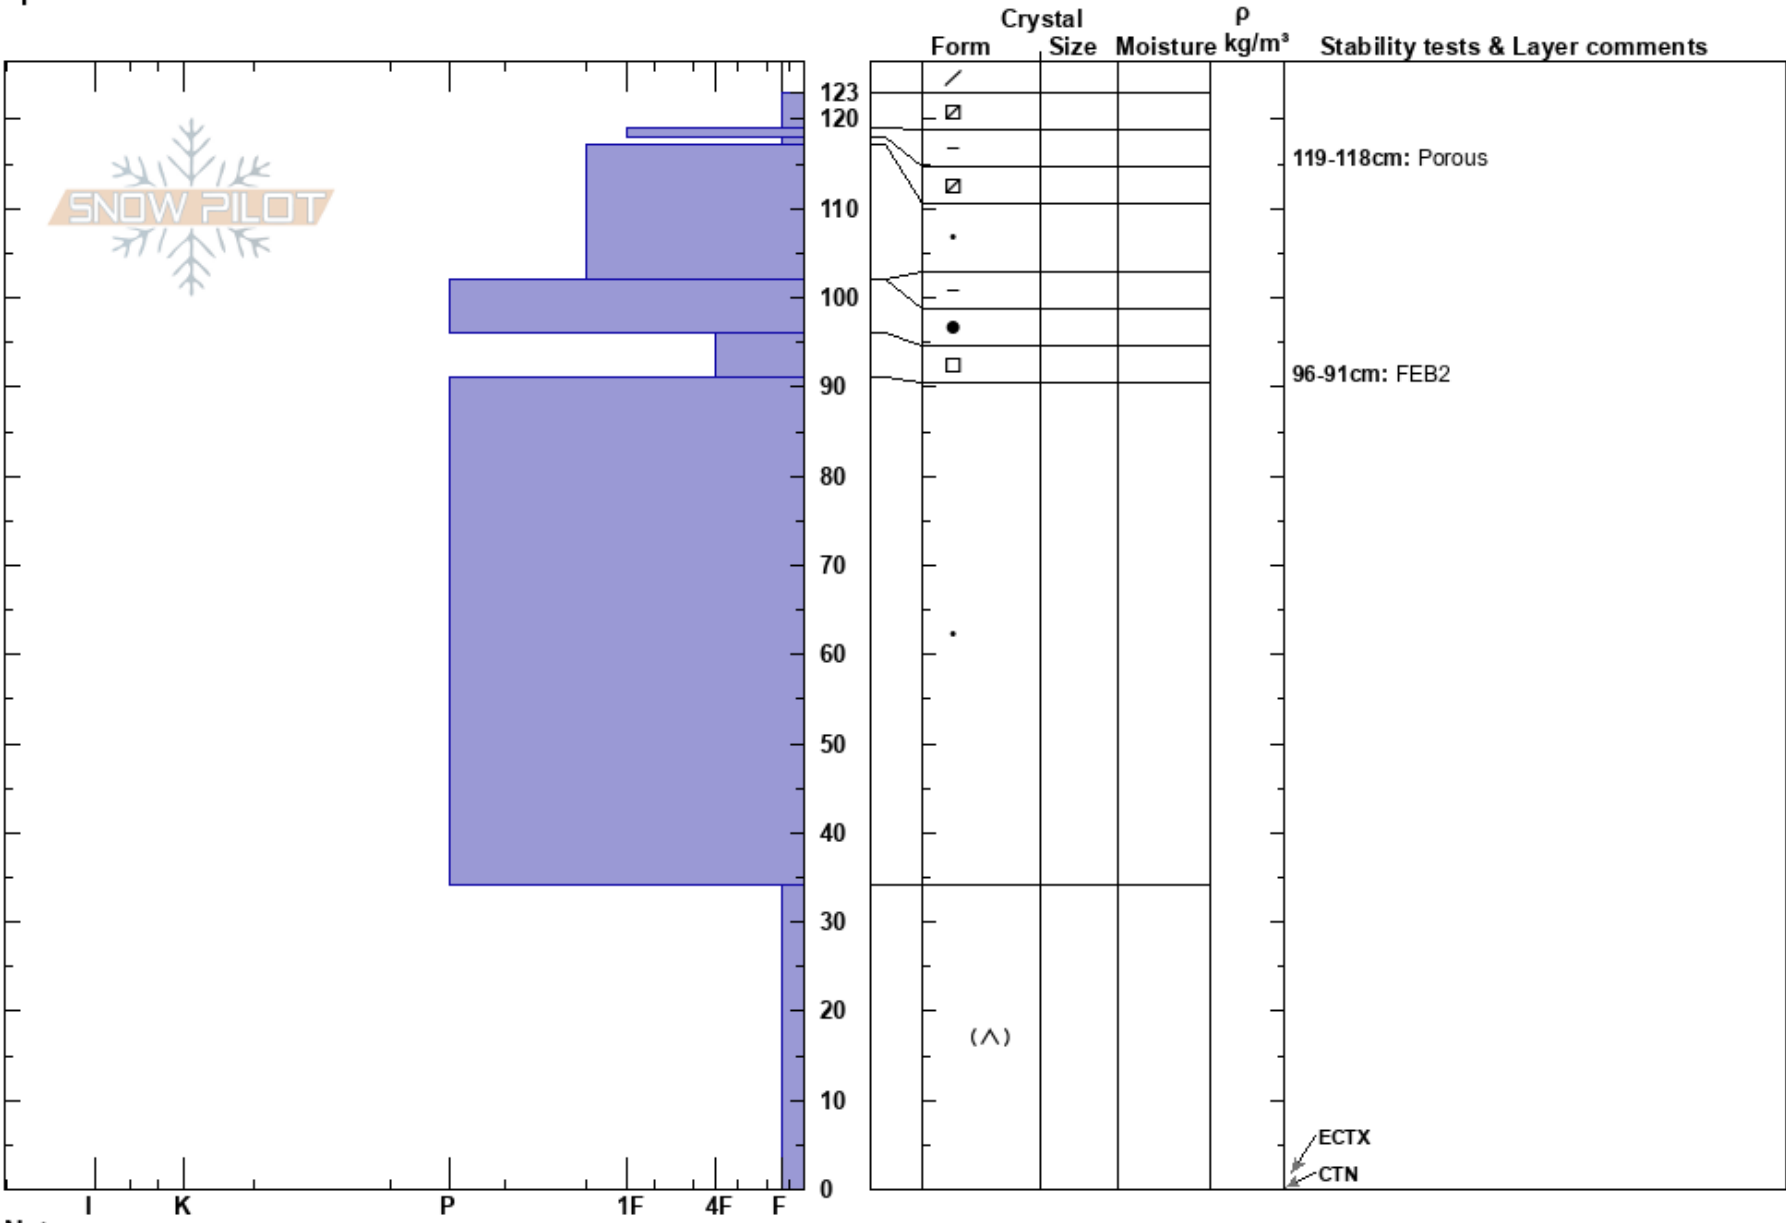

Husvålen East
 Funäsfjällen
 Sweden
 Elevation: 982 m
 Aspect: E
 Specifics:

Jaden Lanham Devine
 12/03/2024 - 09:40
 Co-ord: 33V 391982E 6974269N
 Slope Angle: 24°
 Wind Loading: yes

Stability: **HS:123**
 Air Temperature: -1.2°C PF:12
 Sky Cover: SCT
 Precipitation: NO
 Wind: SW Light Breeze

Layer Notes:
 119-118cm: Porous
 96-91cm: FEB2

Notes: Blowing snow L@W

OBJ: Stability test on windslab.