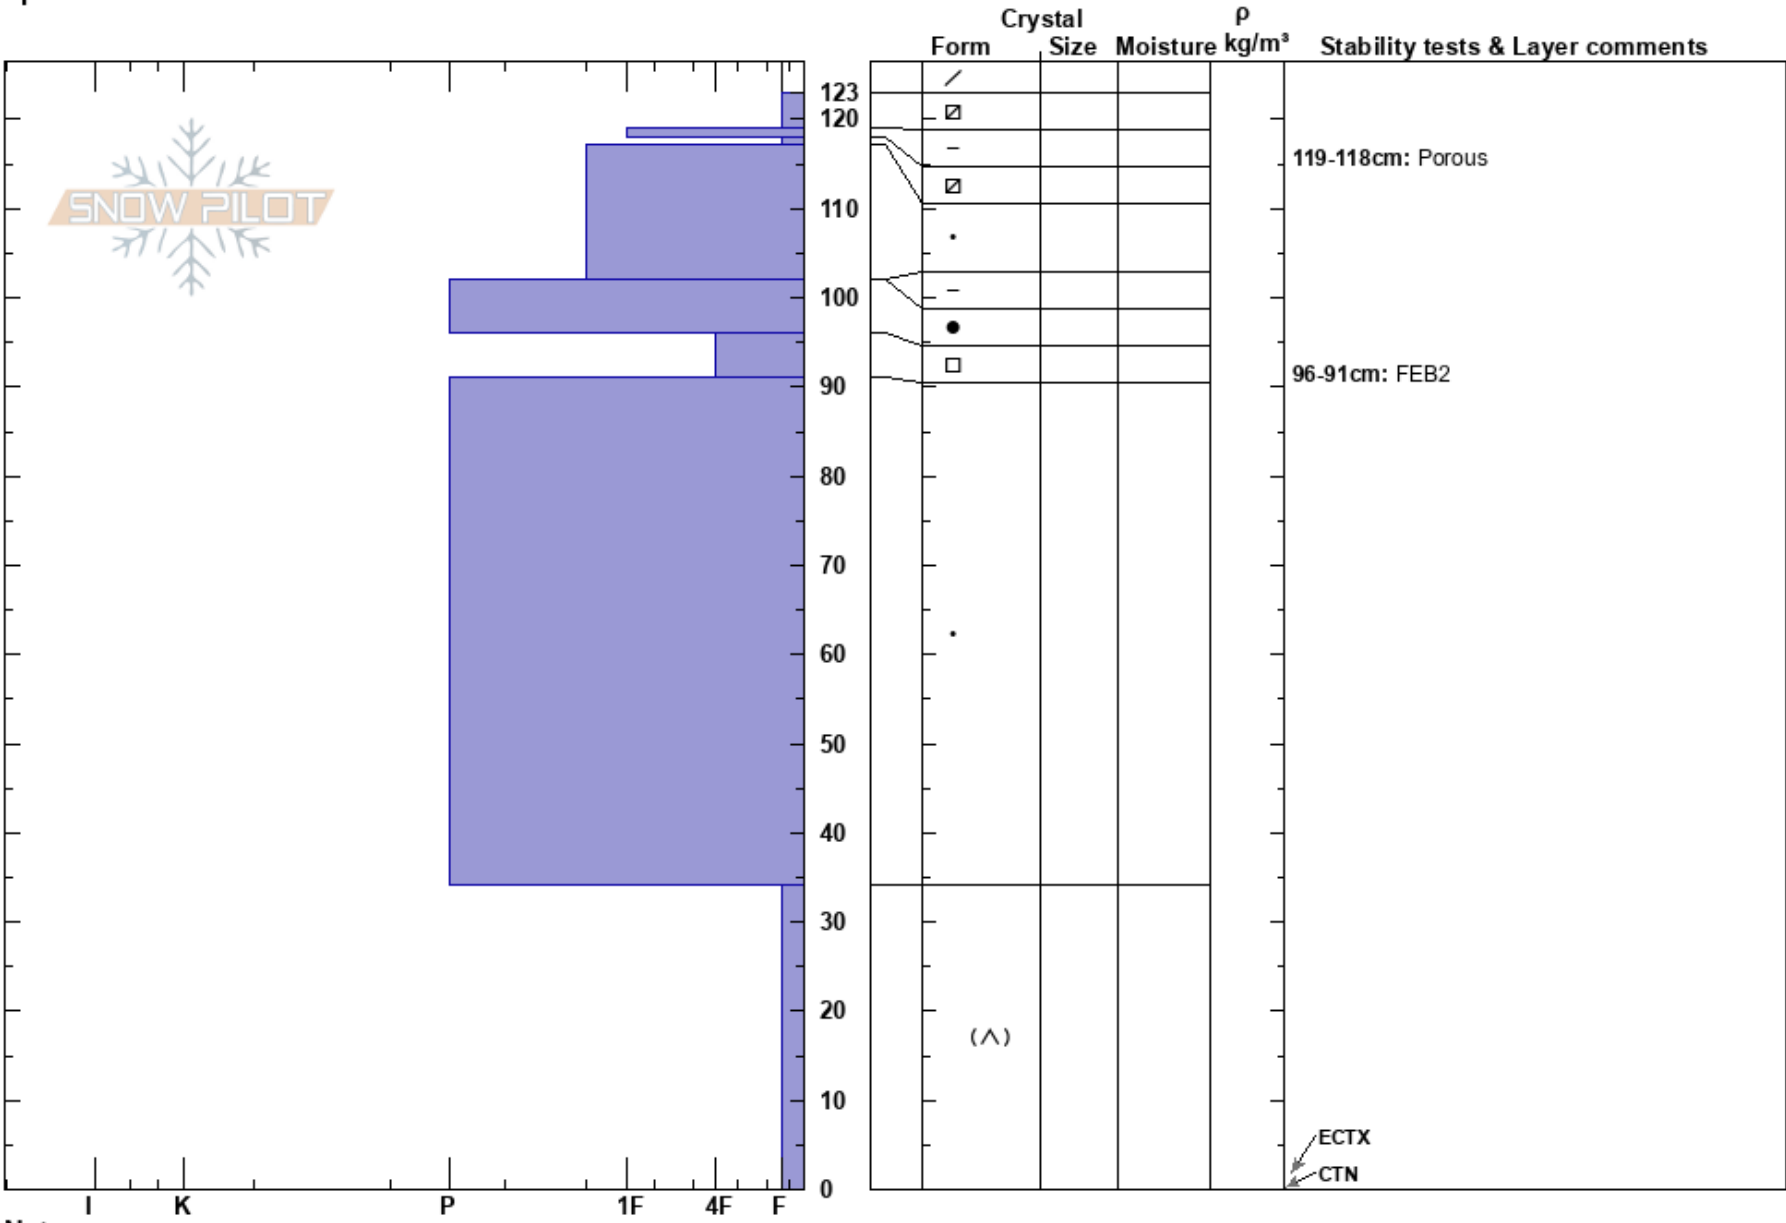

Husvålen East
 Funäsfjällen
 Sweden
Elevation: 982 m
Aspect: E
Specifics:

Jaden Lanham Devine
 12/03/2024 - 09:40
Co-ord: 33V 391982E 6974269N
Slope Angle: 24°
Wind Loading: yes

Stability: **HS:**123
Air Temperature: -1.2°C **PF:**12
Sky Cover: SCT
Precipitation: NO
Wind: SW Light Breeze

Layer Notes:
 119-118cm: Porous
 96-91cm: FEB2

OBJ: Stability test on windslab.