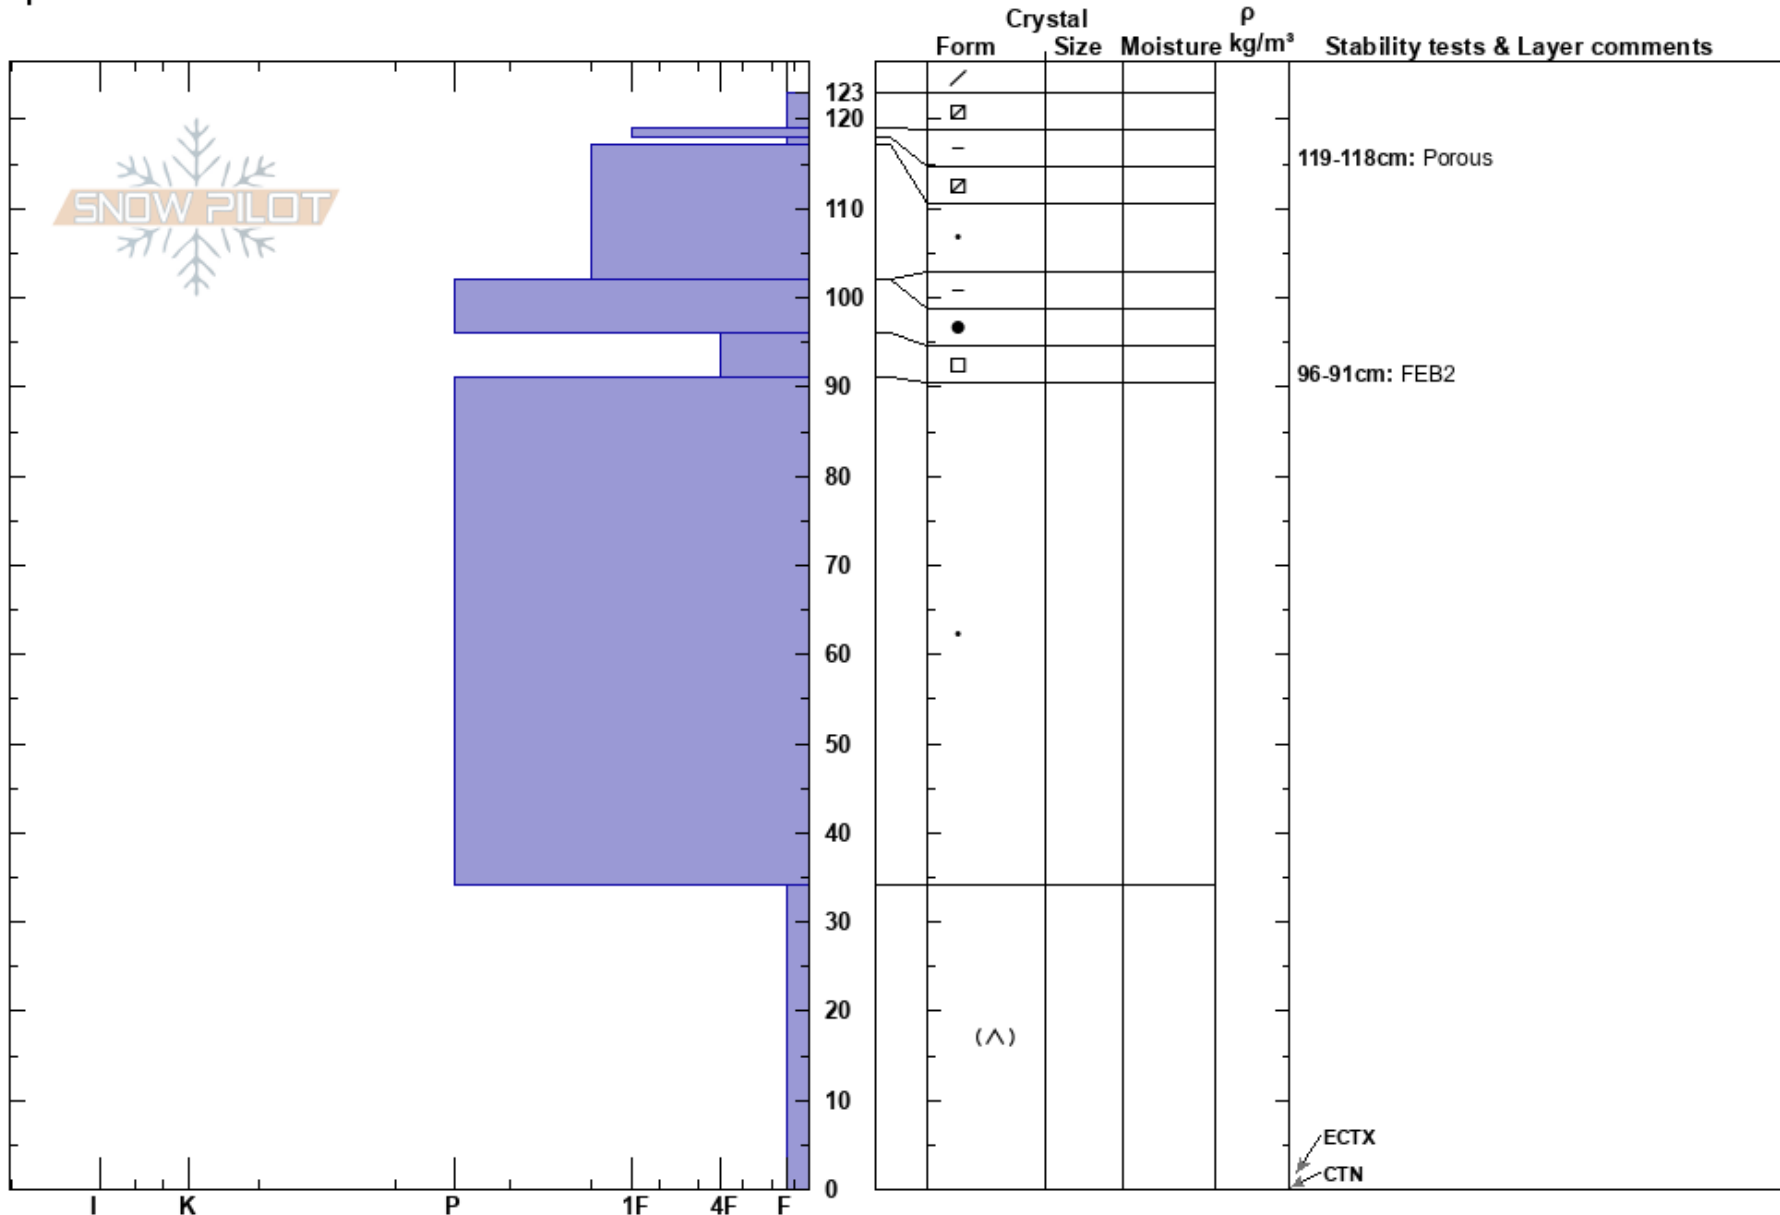

Husvålen East
 Funäsfjällen
 Sweden
 Elevation: 982 m
 Aspect: E
 Specifics:

Jaden Lanham Devine
 12/03/2024 - 09:40
 Co-ord: 33V 391982E 6974269N
 Slope Angle: 24°
 Wind Loading: yes

Stability: **HS:123**
 Air Temperature: -1.2°C PF:12
 Sky Cover: SCT
 Precipitation: NO
 Wind: SW Light Breeze

Layer Notes:
 119-118cm: Porous
 96-91cm: FEB2

Notes: Blowing snow L@W

OBJ: Stability test on windslab.