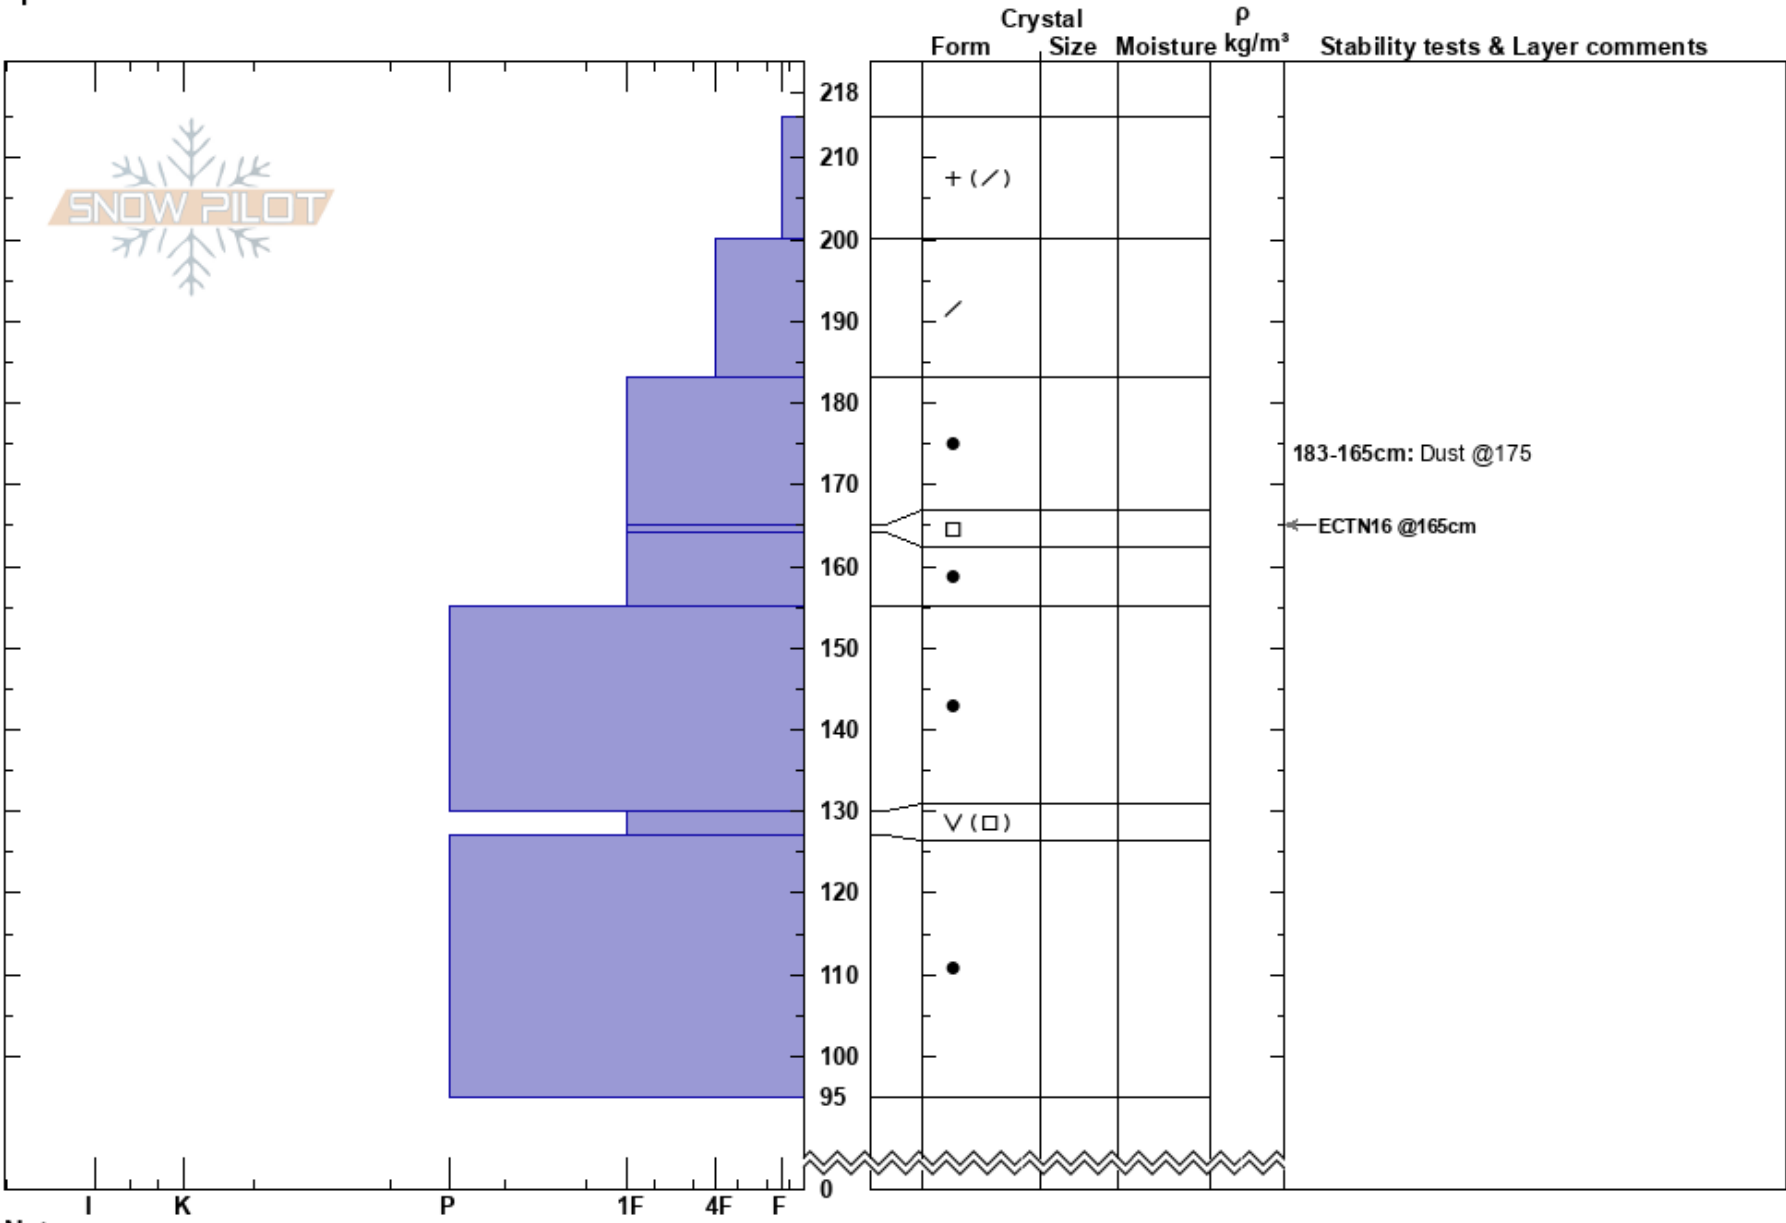

Polk Creek N  
 Gore Range  
 CO  
 Elevation: 1150 ft  
 Aspect: 0°  
 Specifics:

Jason Konigsberg  
 03/11/2024 - 1:00pm  
 Co-ord: 39.58305N, -106.22086W  
 Slope Angle:  
 Wind Loading:

Stability:  
 Air Temperature:  
 Sky Cover:  
 Precipitation:  
 Wind:

HS:218  
 183-165cm: Dust @175  
 130-127cm: Problematic layer

Notes: