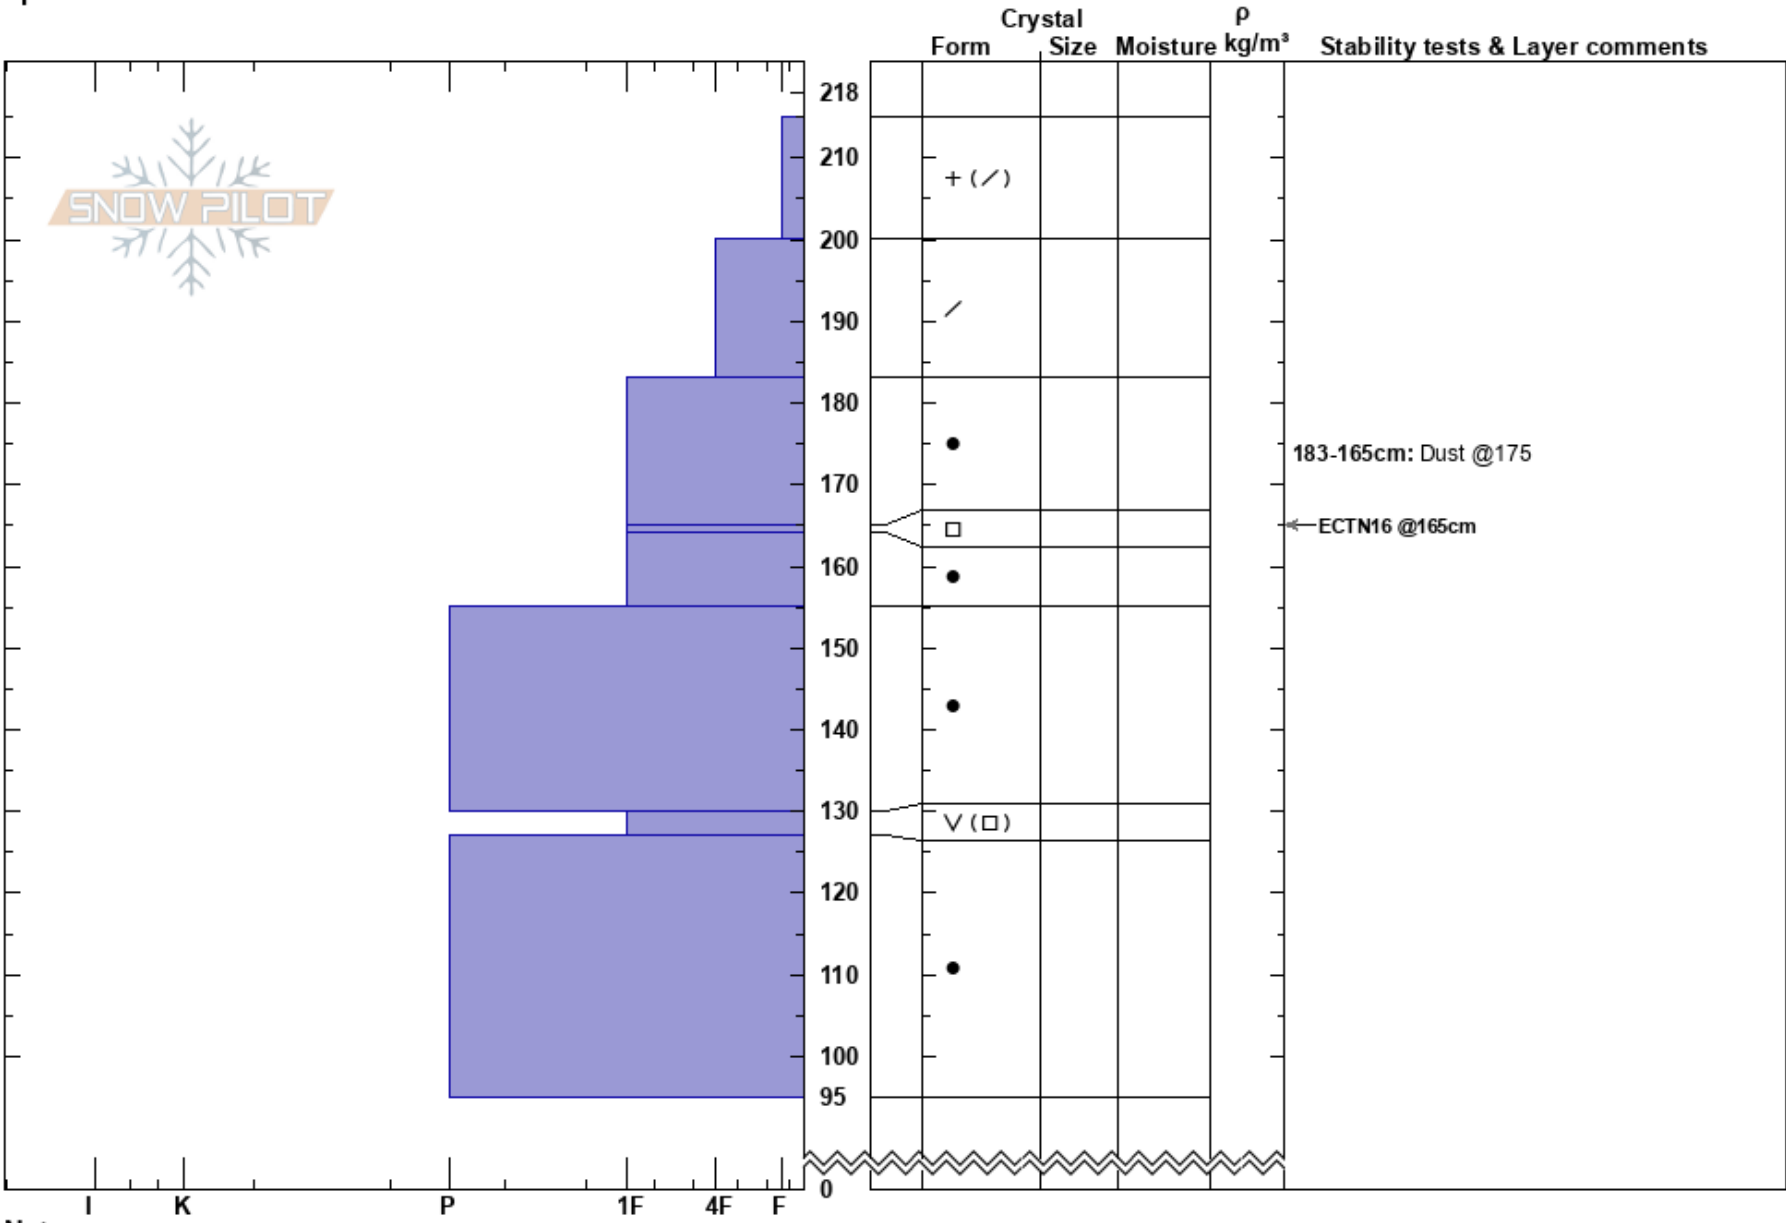

Polk Creek N
 Gore Range
 CO
 Elevation: 1150 ft
 Aspect: 0°
 Specifics:

Jason Konigsberg
 03/11/2024 - 1:00pm
 Co-ord: 39.58305N, -106.22086W
 Slope Angle:
 Wind Loading:

Stability:
 Air Temperature:
 Sky Cover:
 Precipitation:
 Wind:

HS:218
 183-165cm: Dust @175
 130-127cm: Problematic layer

Notes: