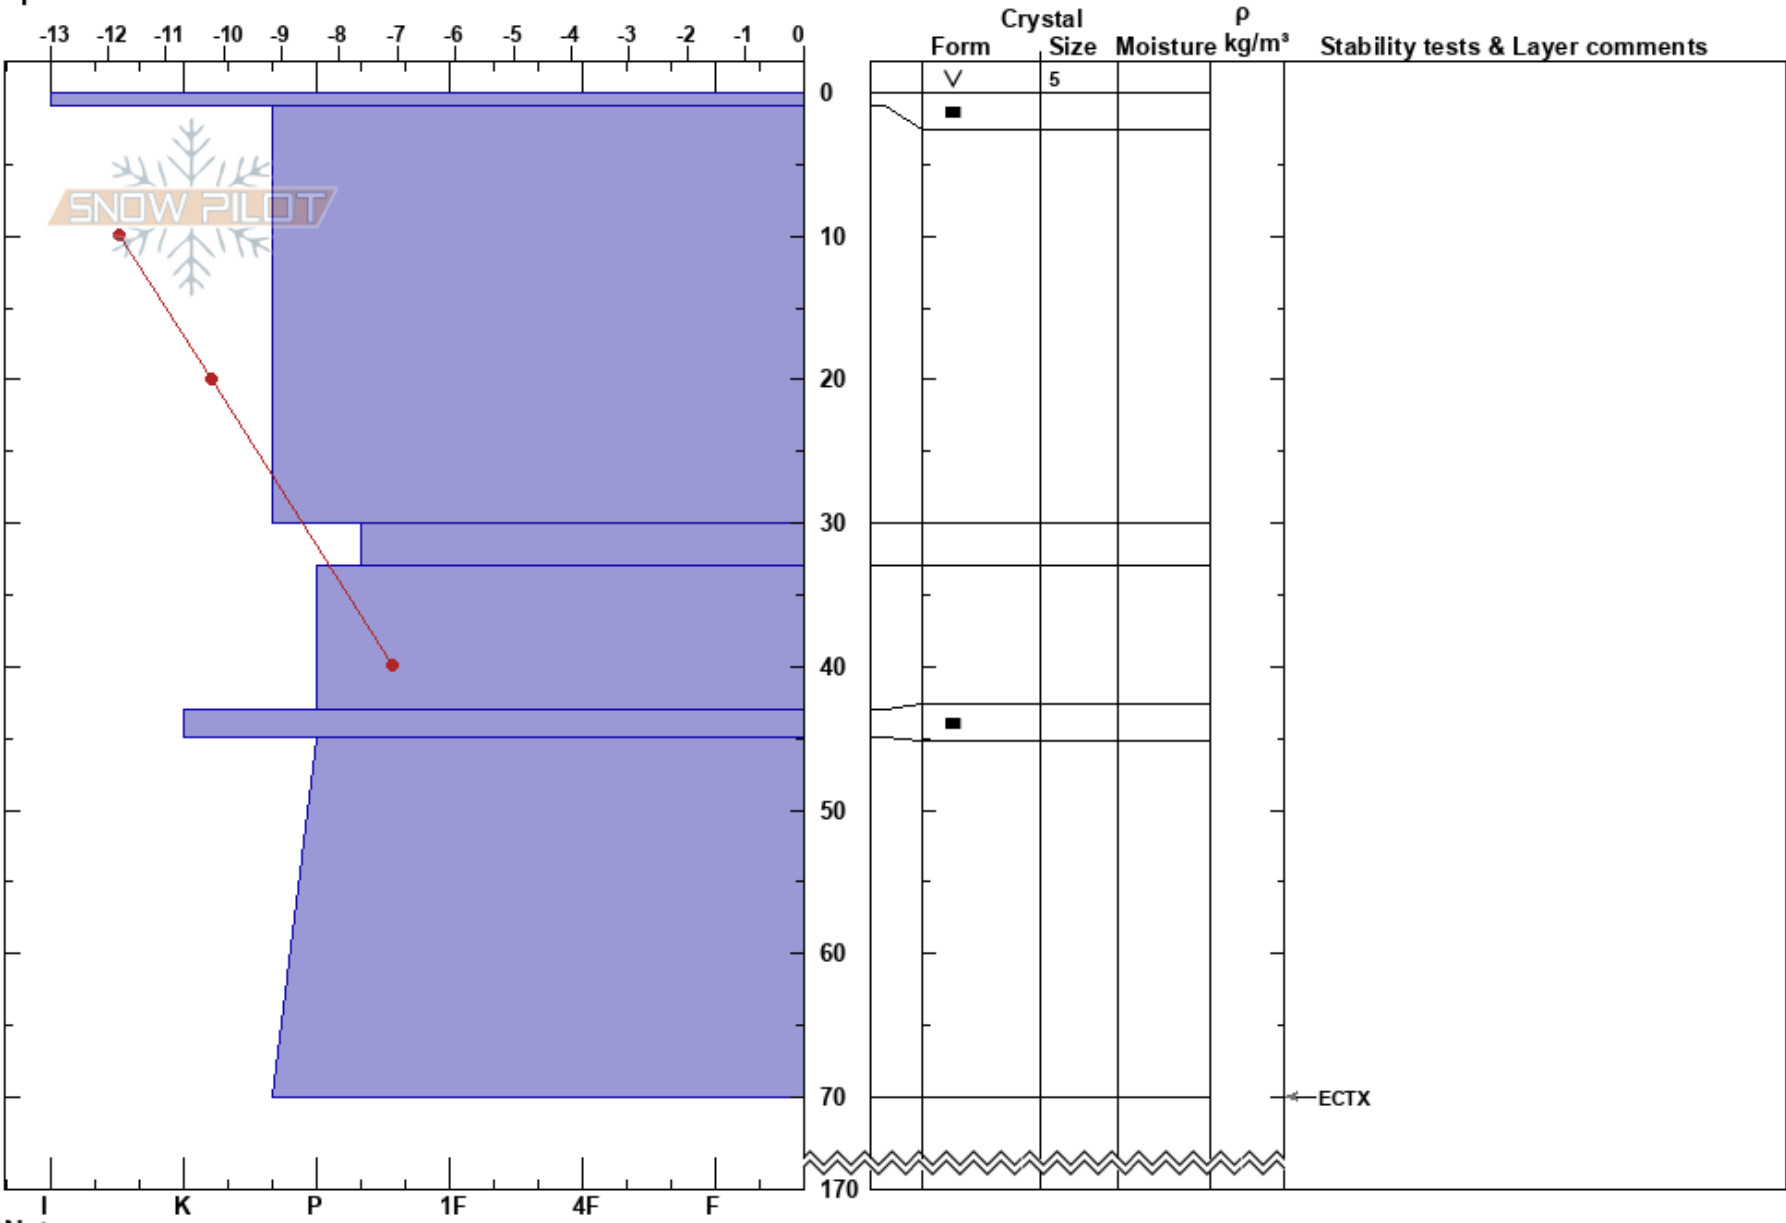

Lilla Borkan
 Borkafjället
 Sweden
 Elevation: 835 m
 Aspect: NE
 Specifics:

Sebastian Wiklund
 12/03/2024 - 11:00
 Co-ord: 65.20819N, 15.48673E
 Slope Angle: 25°
 Wind Loading:

Stability:
 Air Temperature: -5.5°C PF:0
 Sky Cover: SCT
 Precipitation: NO
 Wind: SW Light Breeze

Layer Notes:

Notes: