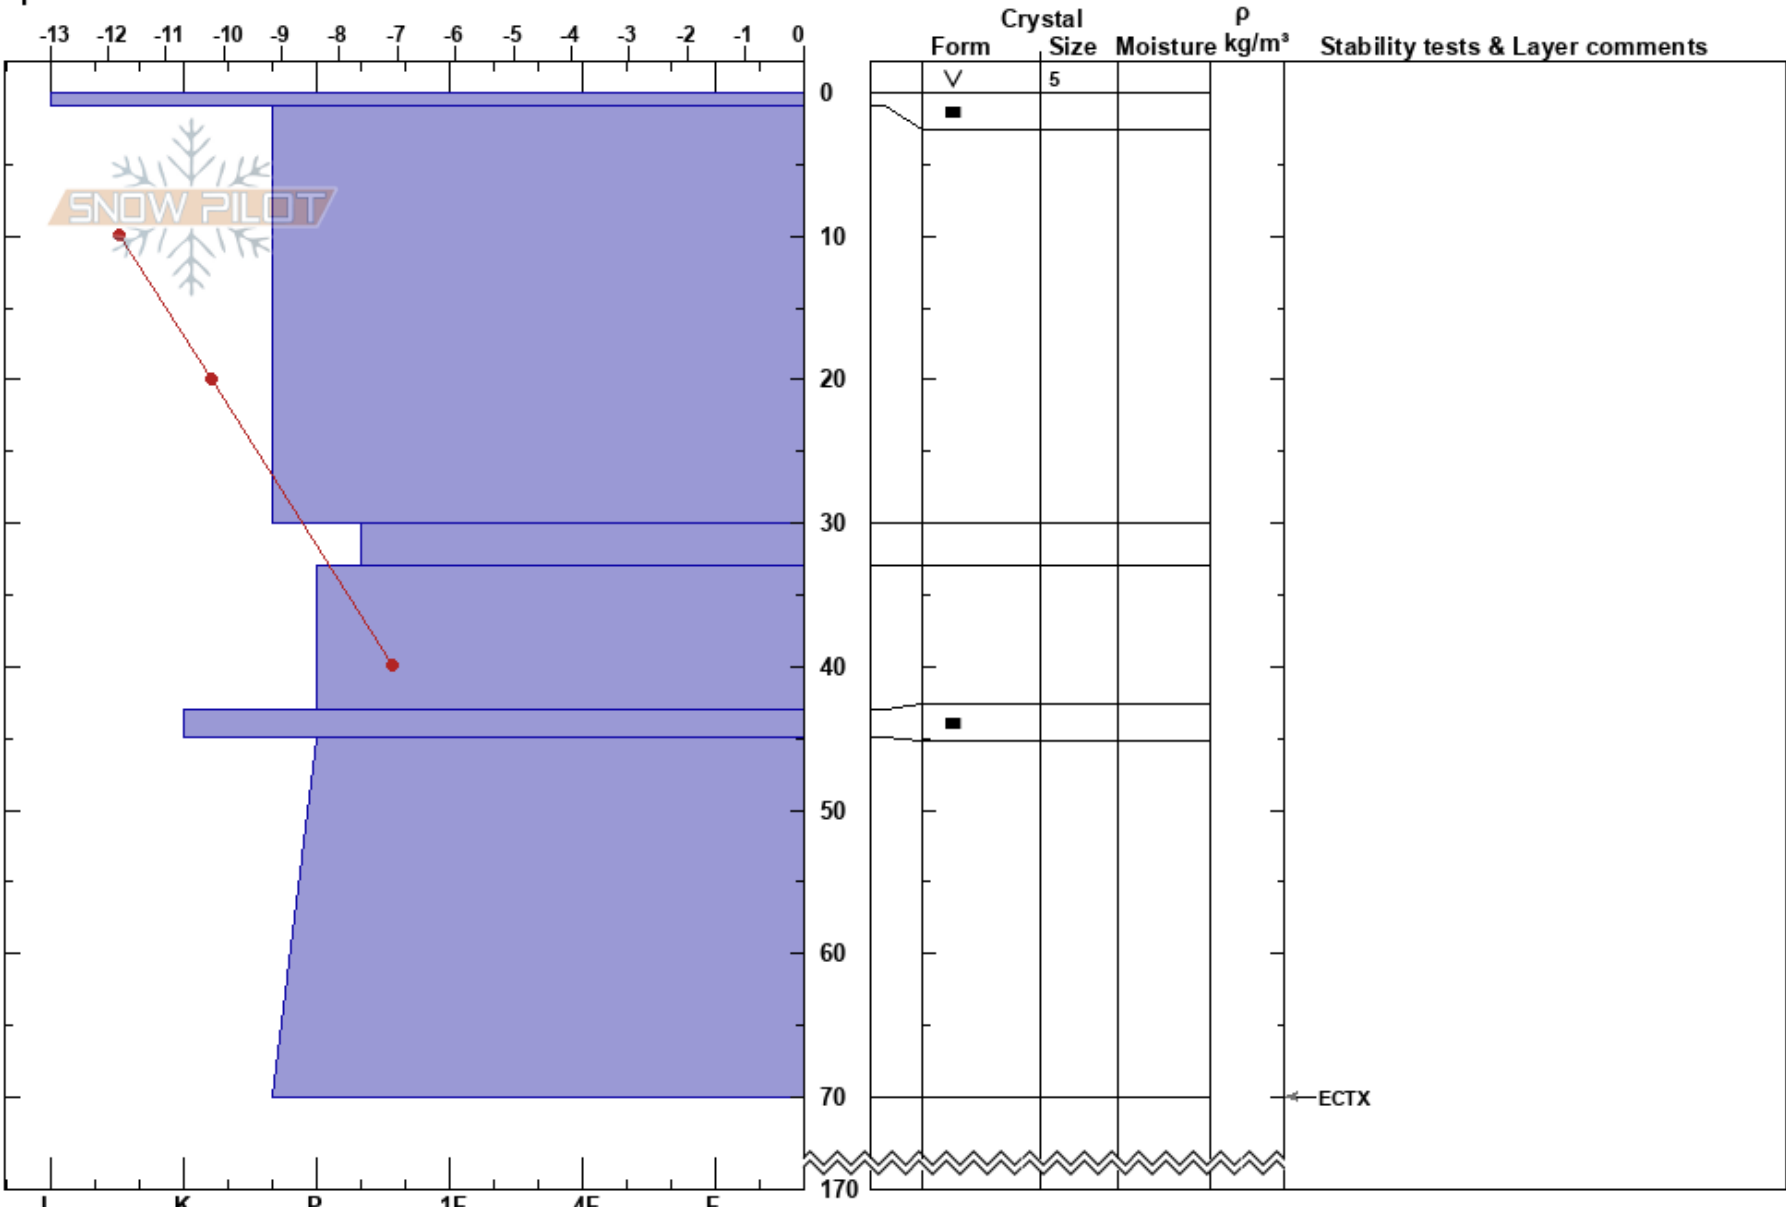

Lilla Borkan
Borkafjället
Sweden
Elevation: 835 m
Aspect: NE
Specifics:

Sebastian Wiklund
12/03/2024 - 11:00
Co-ord: 65.20819N, 15.48673E
Slope Angle: 25°
Wind Loading:

Stability:
Air Temperature: -5.5°C PF:0
Sky Cover: SCT
Precipitation: NO
Wind: SW Light Breeze
Layer Notes: