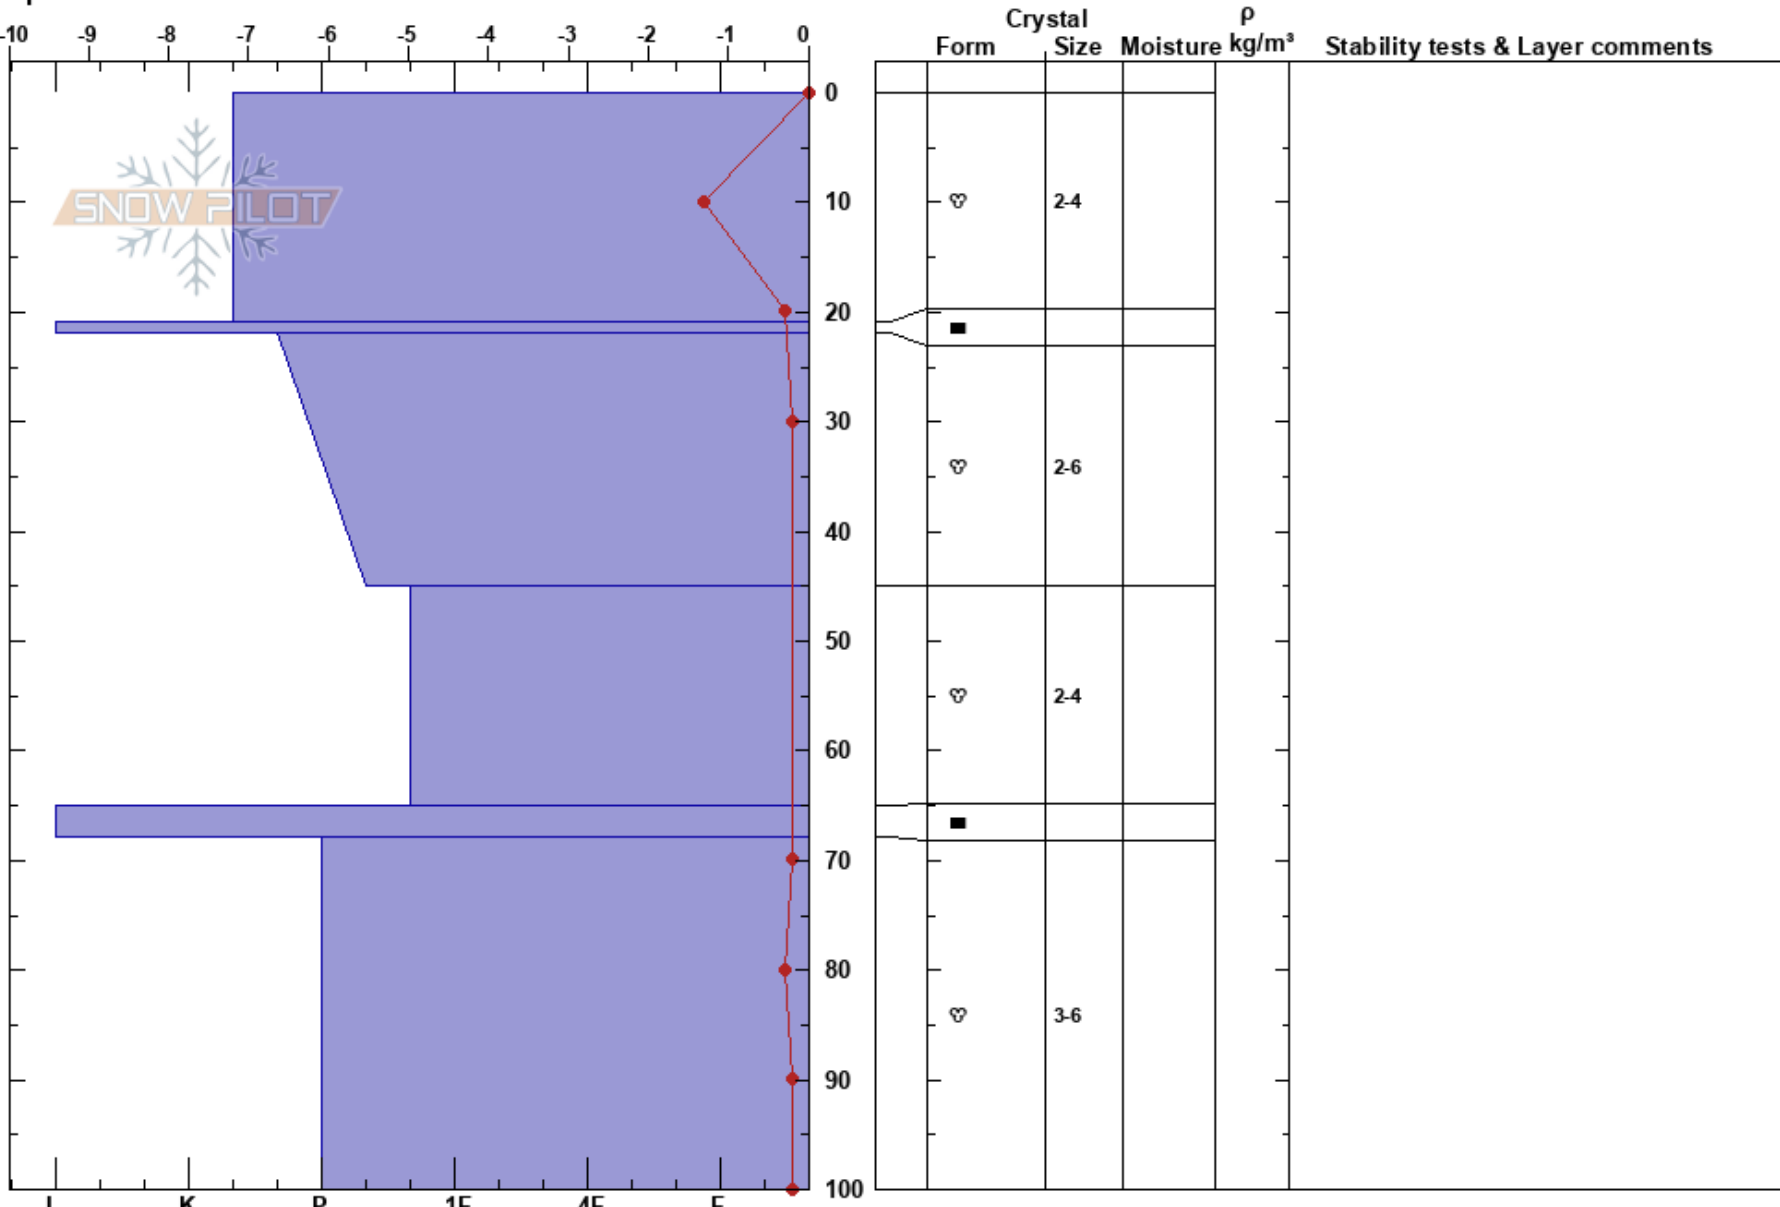

Bláfjöll suðursvæði
 Southwest corner
 Iceland
 Elevation: 600 m
 Aspect: NW
 Specifics:

Stefán Jökull Jakobsson
 10/03/2024 - 13:00
 Co-ord: 63.97398N, -21.64169W
 Slope Angle: 27°
 Wind Loading: no

Stability:
 Air Temperature: 0.6°C
 Sky Cover: FEW
 Precipitation: NO
 Wind: SE Light Breeze

HS:100
 PF:0

Layer Notes:

Notes: saman ringdur snjór með tveimur íslinum, mis grófur snjór enginn köntun en hætta á köntun þar sem mjög mikill raki var í snjóþekjunni.