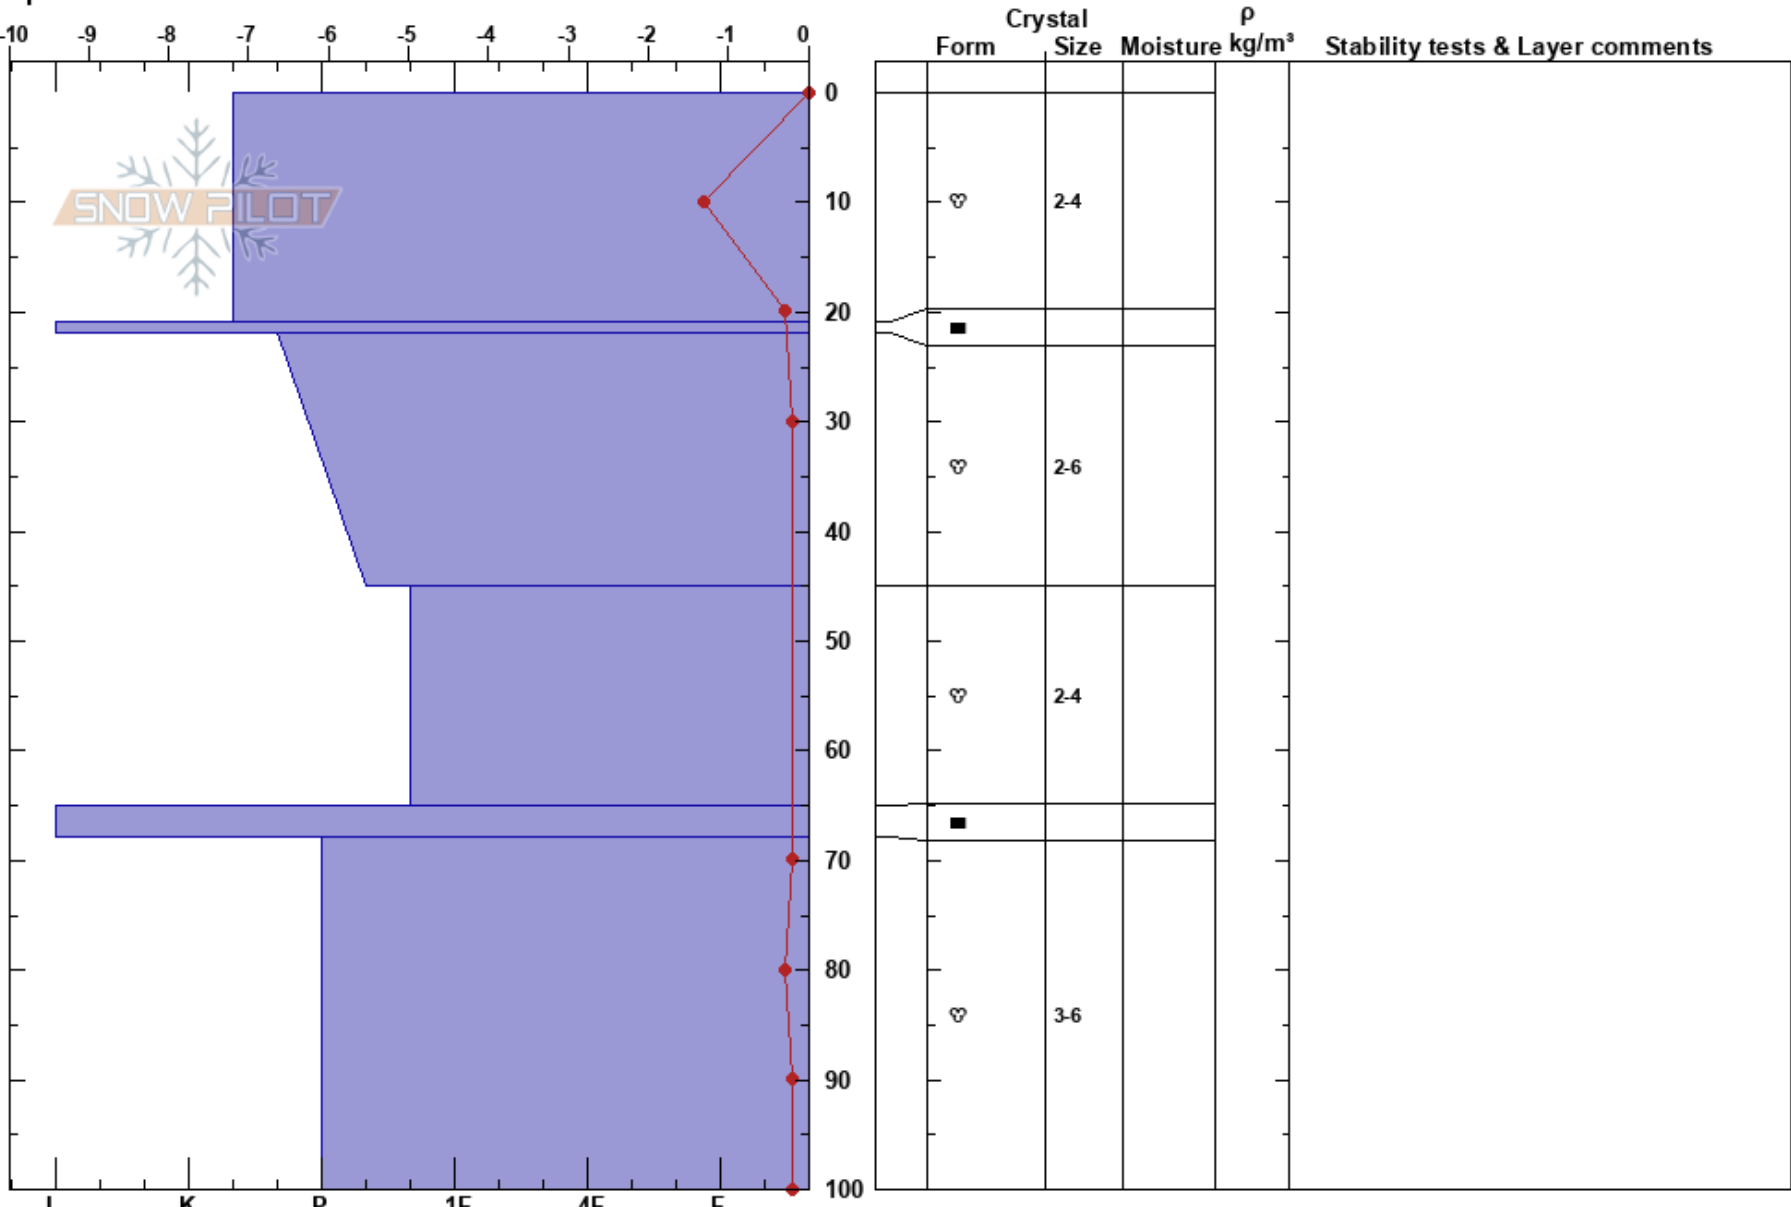

Bláfjöll suðursvæði  
 Southwest corner  
 Iceland  
 Elevation: 600 m  
 Aspect: NW  
 Specifics:

Stefán Jökull Jakobsson  
 10/03/2024 - 13:00  
 Co-ord: 63.97398N, -21.64169W  
 Slope Angle: 27°  
 Wind Loading: no

Stability:  
 Air Temperature: 0.6°C  
 Sky Cover: FEW  
 Precipitation: NO  
 Wind: SE Light Breeze

HS:100  
 PF:0

Layer Notes:

Notes: saman ringdur snjór með tveimur íslinum, mis grófur snjór enginn köntun en hætta á köntun þar sem mjög mikill raki var í snjóþekjunni.