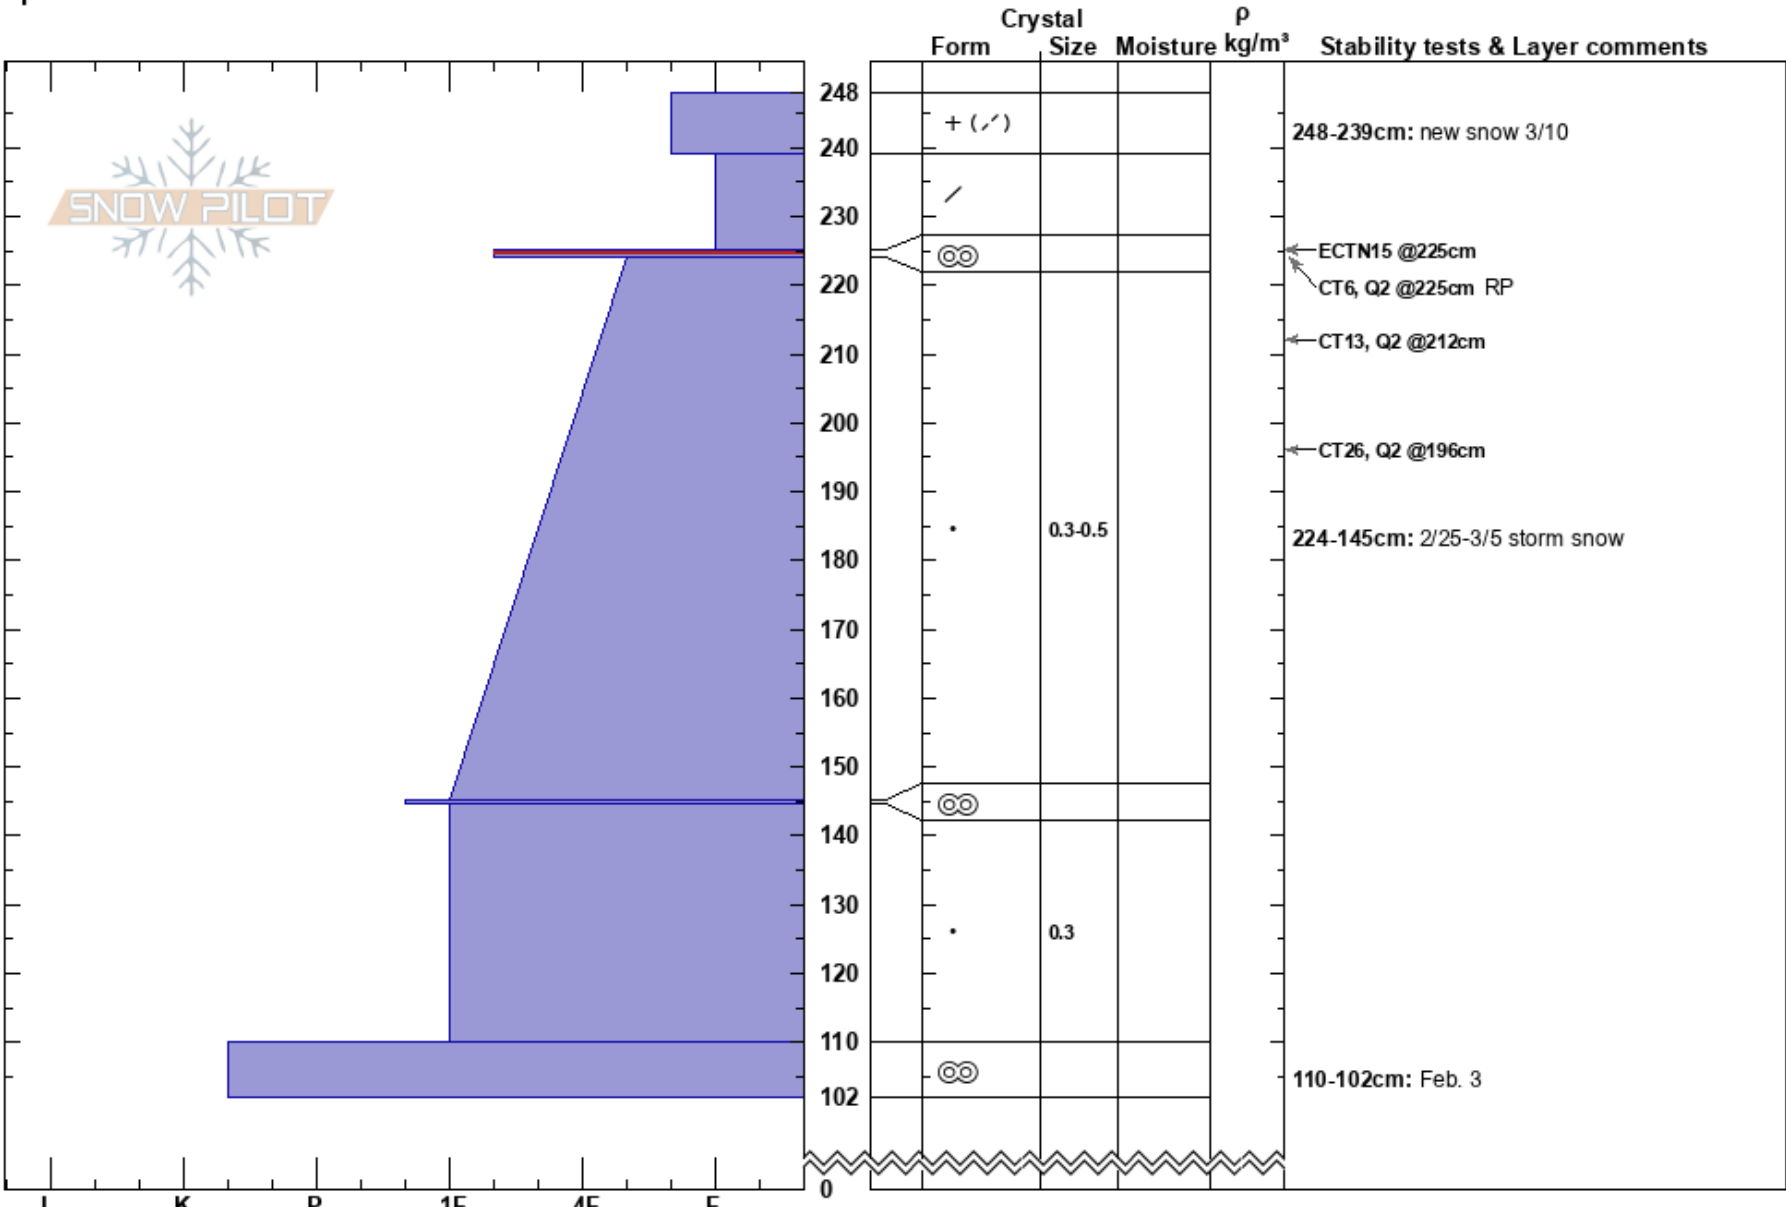

West Willow Pk  
 Silver Valley Area  
 ID  
**Elevation:** 1924 m  
**Aspect:** E  
**Specifics:**

M. Krmpotich  
 03/11/2024 - 1:00pm  
**Co-ord:** 47.44068N, -115.78368W  
**Slope Angle:** 19°  
**Wind Loading:** previous

**Stability:**  
**Air Temperature:**  
**Sky Cover:** BKN  
**Precipitation:** S-1  
**Wind:** Calm

**HS:**248  
**PF:**40  
**PS:**20  
 248-239cm: new snow 3/10  
 225-224cm: Problematic layer  
 224-145cm: 2/25-3/5 storm snow  
 110-102cm: Feb. 3

**Notes:** Did not find, anywhere today, the buried SH formed 3/7-9, though was expecting it. Some/a little wind affected snow near ridgetop. Similar pit results a bit lower on ridge, NW asp.