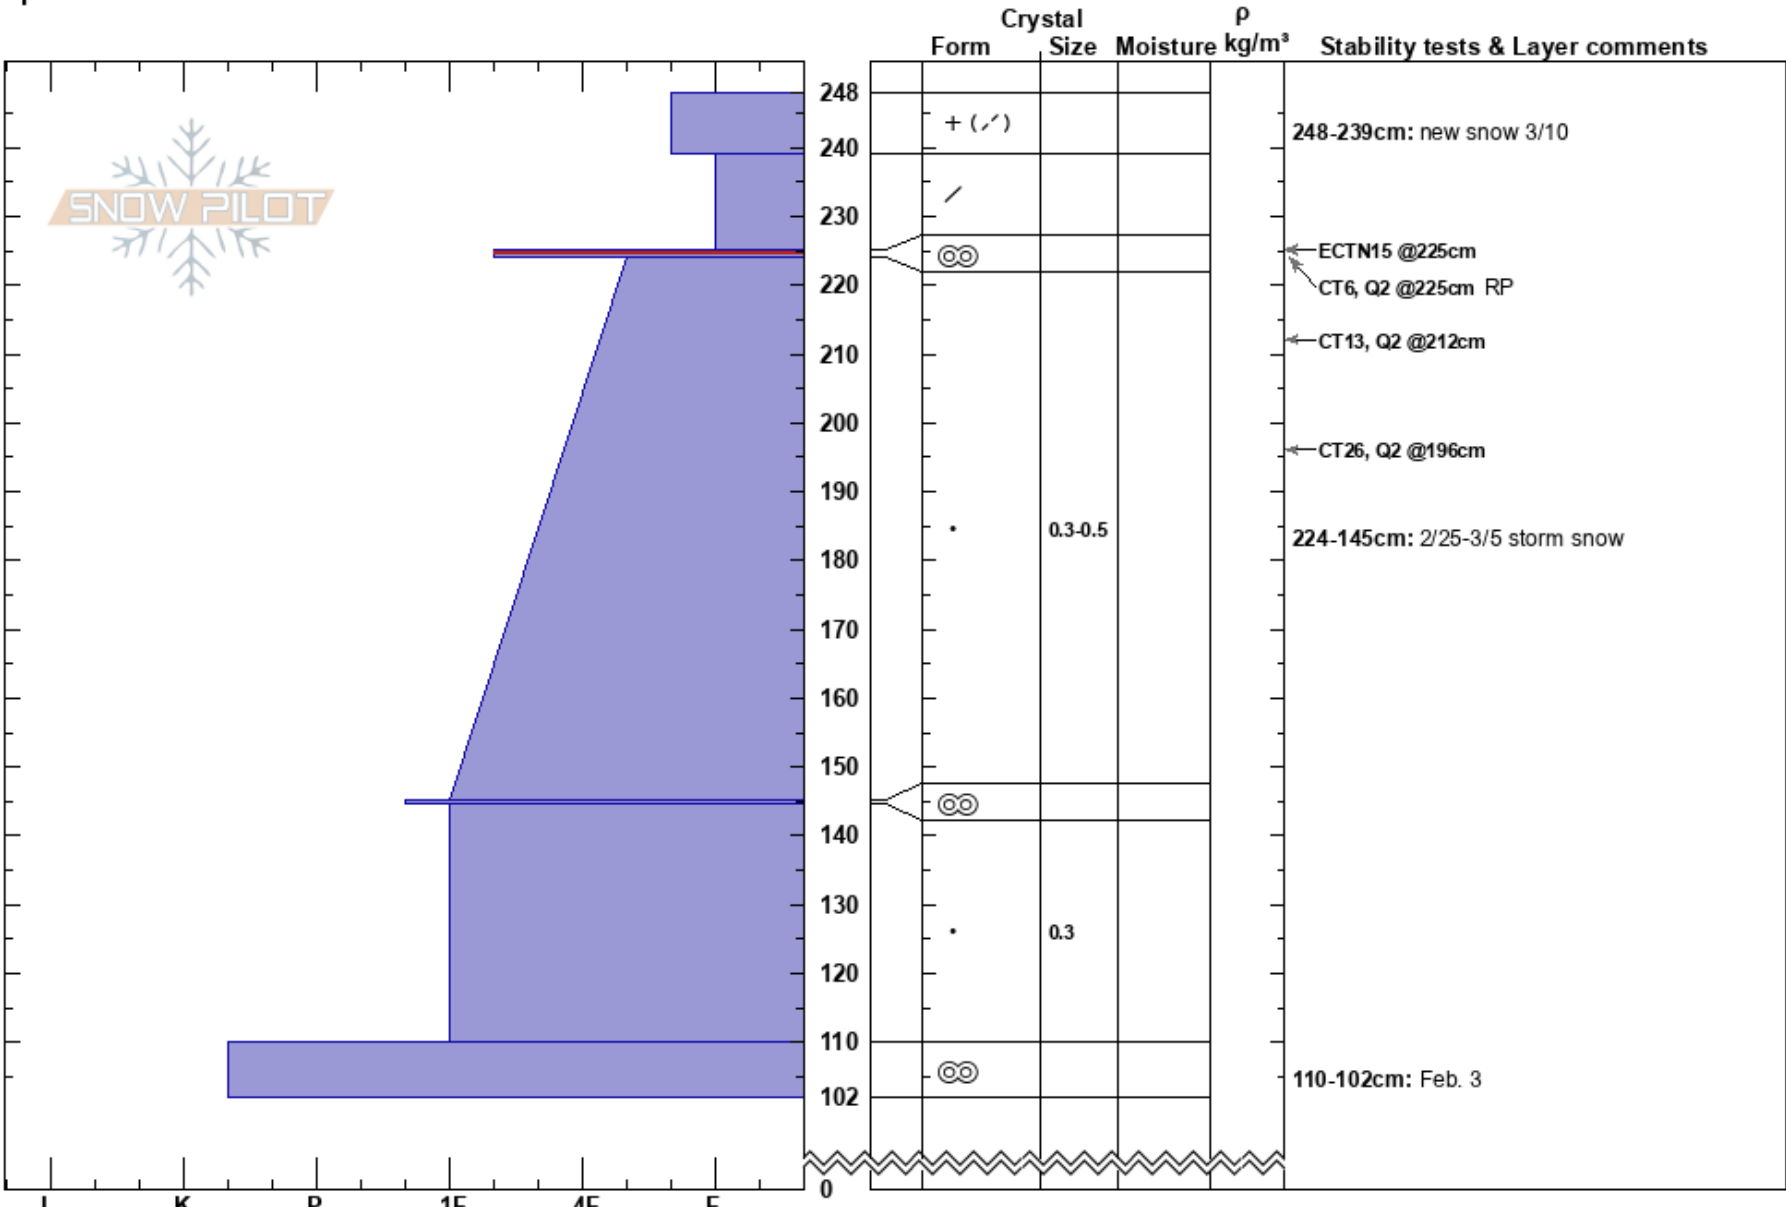

West Willow Pk
 Silver Valley Area
 ID
 Elevation: 1924 m
 Aspect: E
 Specifics:

M. Krmpotich
 03/11/2024 - 1:00pm
 Co-ord: 47.44068N, -115.78368W
 Slope Angle: 19°
 Wind Loading: previous

Stability: **Calm**
 Air Temperature:
 Sky Cover: BKN
 Precipitation: S-1
 Wind: Calm

HS:248
 PF:40
 PS:20
 248-239cm: new snow 3/10
 225-224cm: Problematic layer
 224-145cm: 2/25-3/5 storm snow
 110-102cm: Feb. 3

Notes: Did not find, anywhere today, the buried SH formed 3/7-9, though was expecting it. Some/a little wind affected snow near ridgetop. Similar pit results a bit lower on ridge, NW asp.