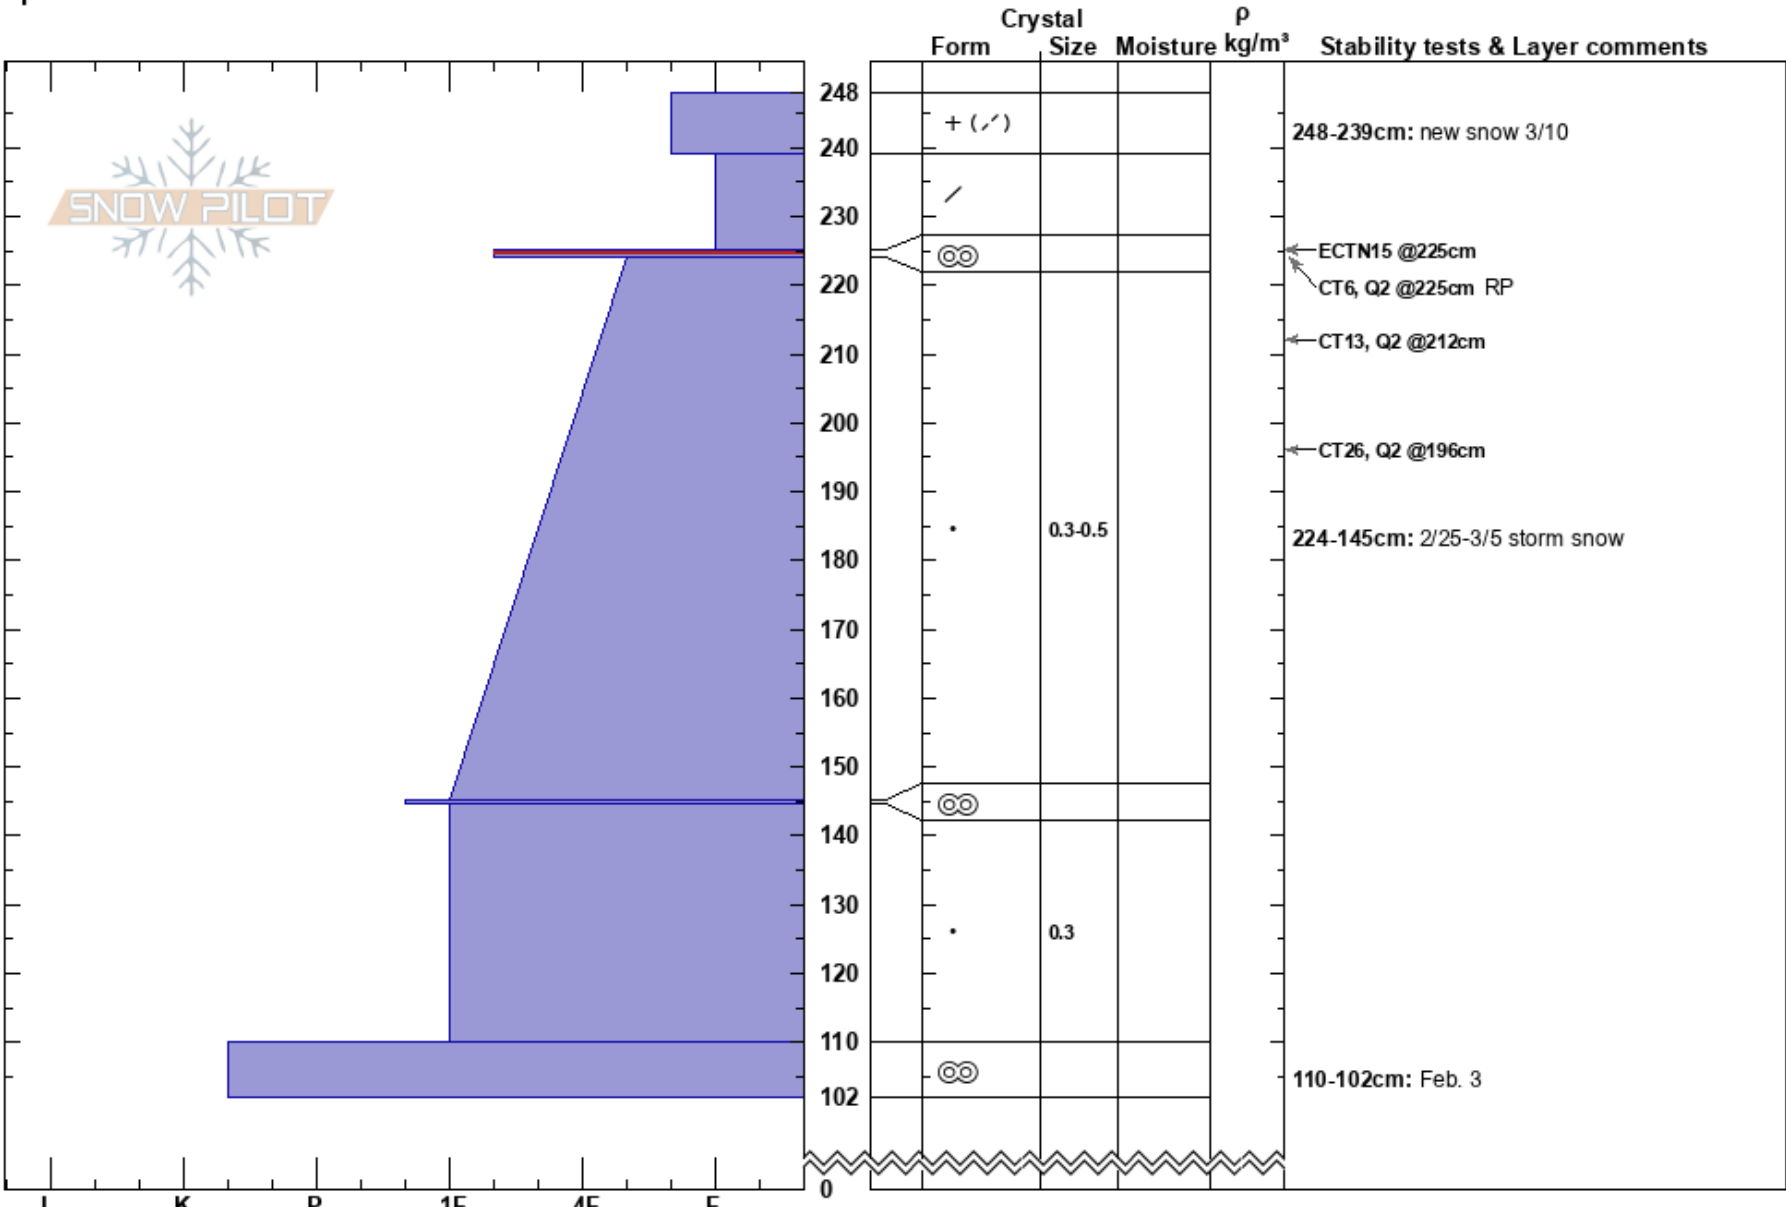

West Willow Pk
 Silver Valley Area
 ID
Elevation: 1924 m
Aspect: E
Specifics:

M. Krmpotich
 03/11/2024 - 1:00pm
Co-ord: 47.44068N, -115.78368W
Slope Angle: 19°
Wind Loading: previous

Stability:
Air Temperature:
Sky Cover: BKN
Precipitation: S-1
Wind: Calm

HS:248
PF:40
PS:20
 248-239cm: new snow 3/10
 225-224cm: Problematic layer
 224-145cm: 2/25-3/5 storm snow
 110-102cm: Feb. 3

Notes: Did not find, anywhere today, the buried SH formed 3/7-9, though was expecting it. Some/a little wind affected snow near ridgetop. Similar pit results a bit lower on ridge, NW asp.