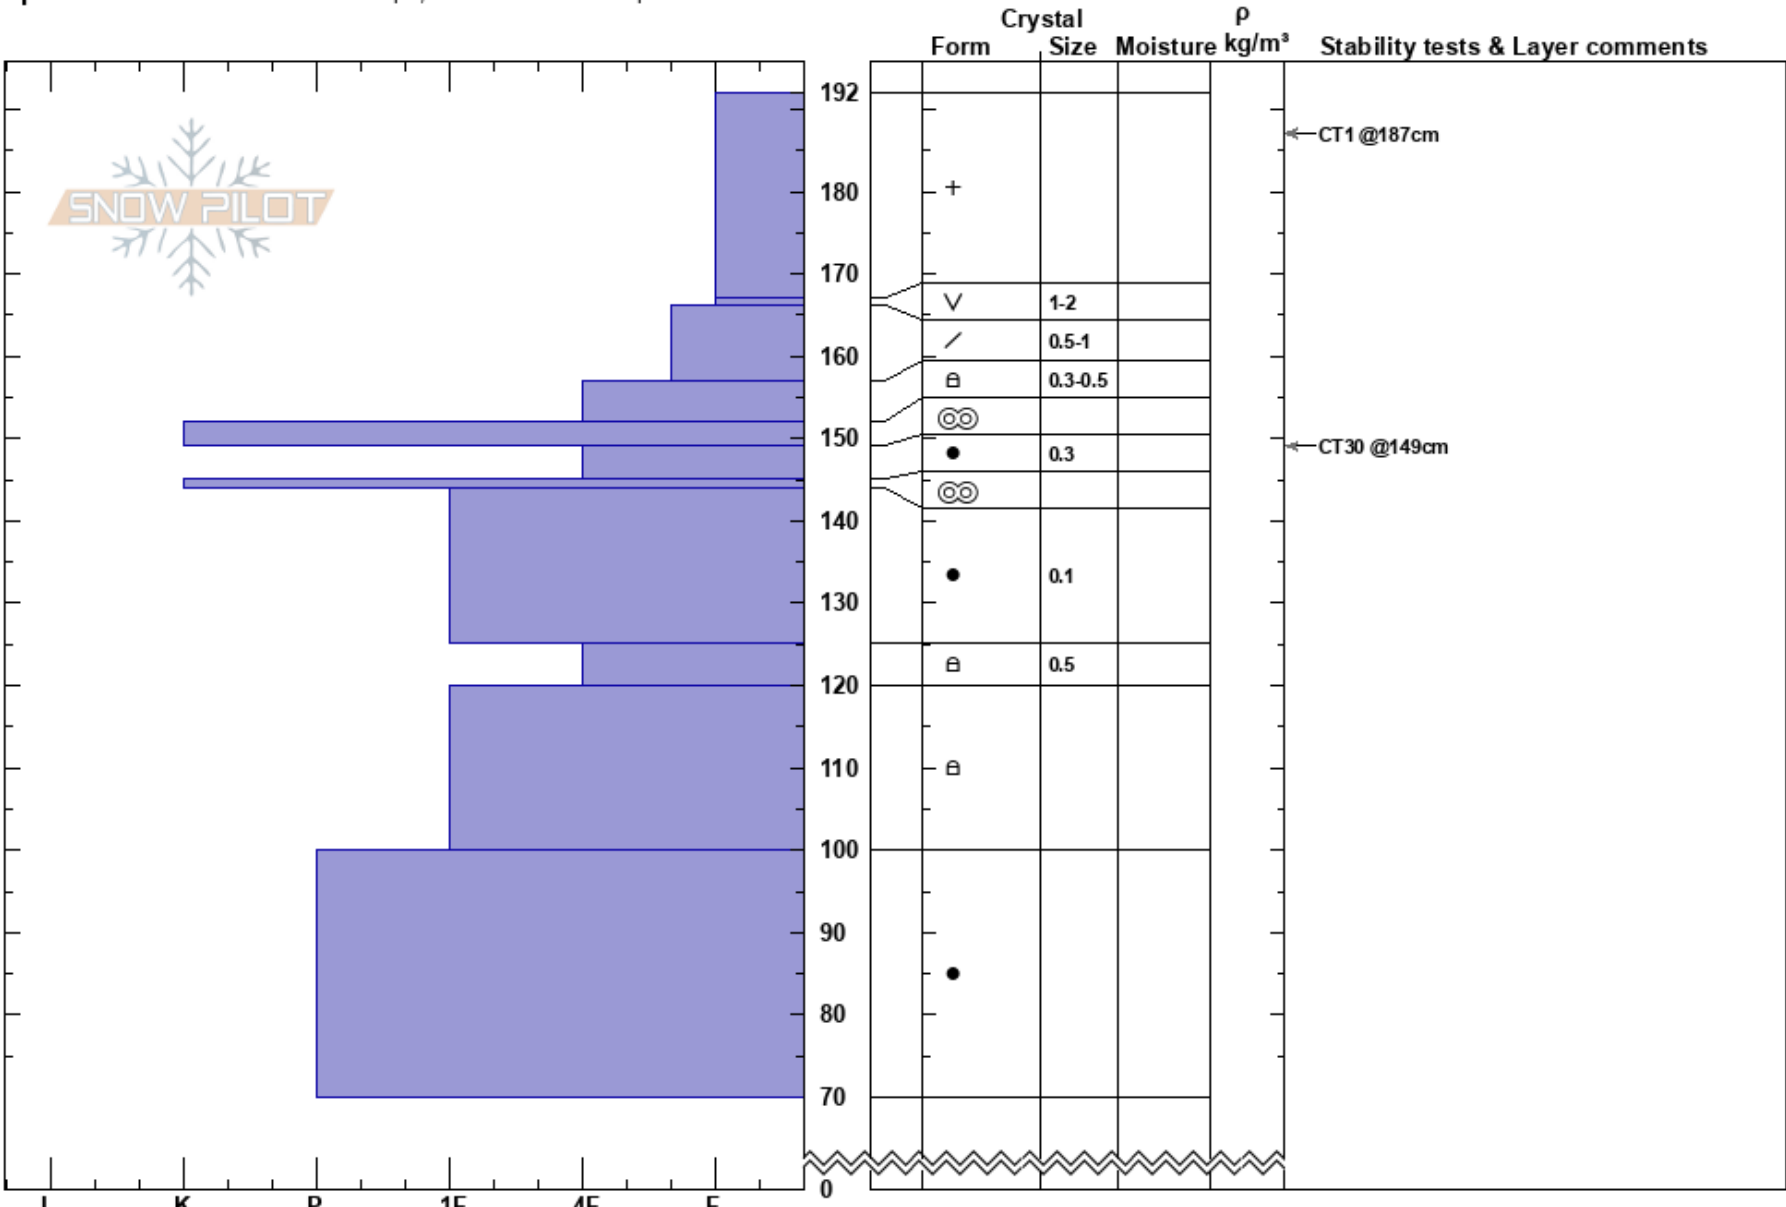

Lynx Creek Trees
 Kenai Mountains
 AK
 Elevation: 1500 ft
 Aspect: 236°
 Specifics: Snowmobile tracks on slope; We snowmobiled slope

Andrew Schauer
 03/11/2024 - 2:00pm
 Co-ord: 60.68333N, -149.30889W
 Slope Angle: 20°
 Wind Loading: no

Stability: Fair
 Air Temperature: HS:192
 Sky Cover: X
 Precipitation: S2
 Wind: SE Light Breeze
 PF:45
 Layer Notes:

Notes: