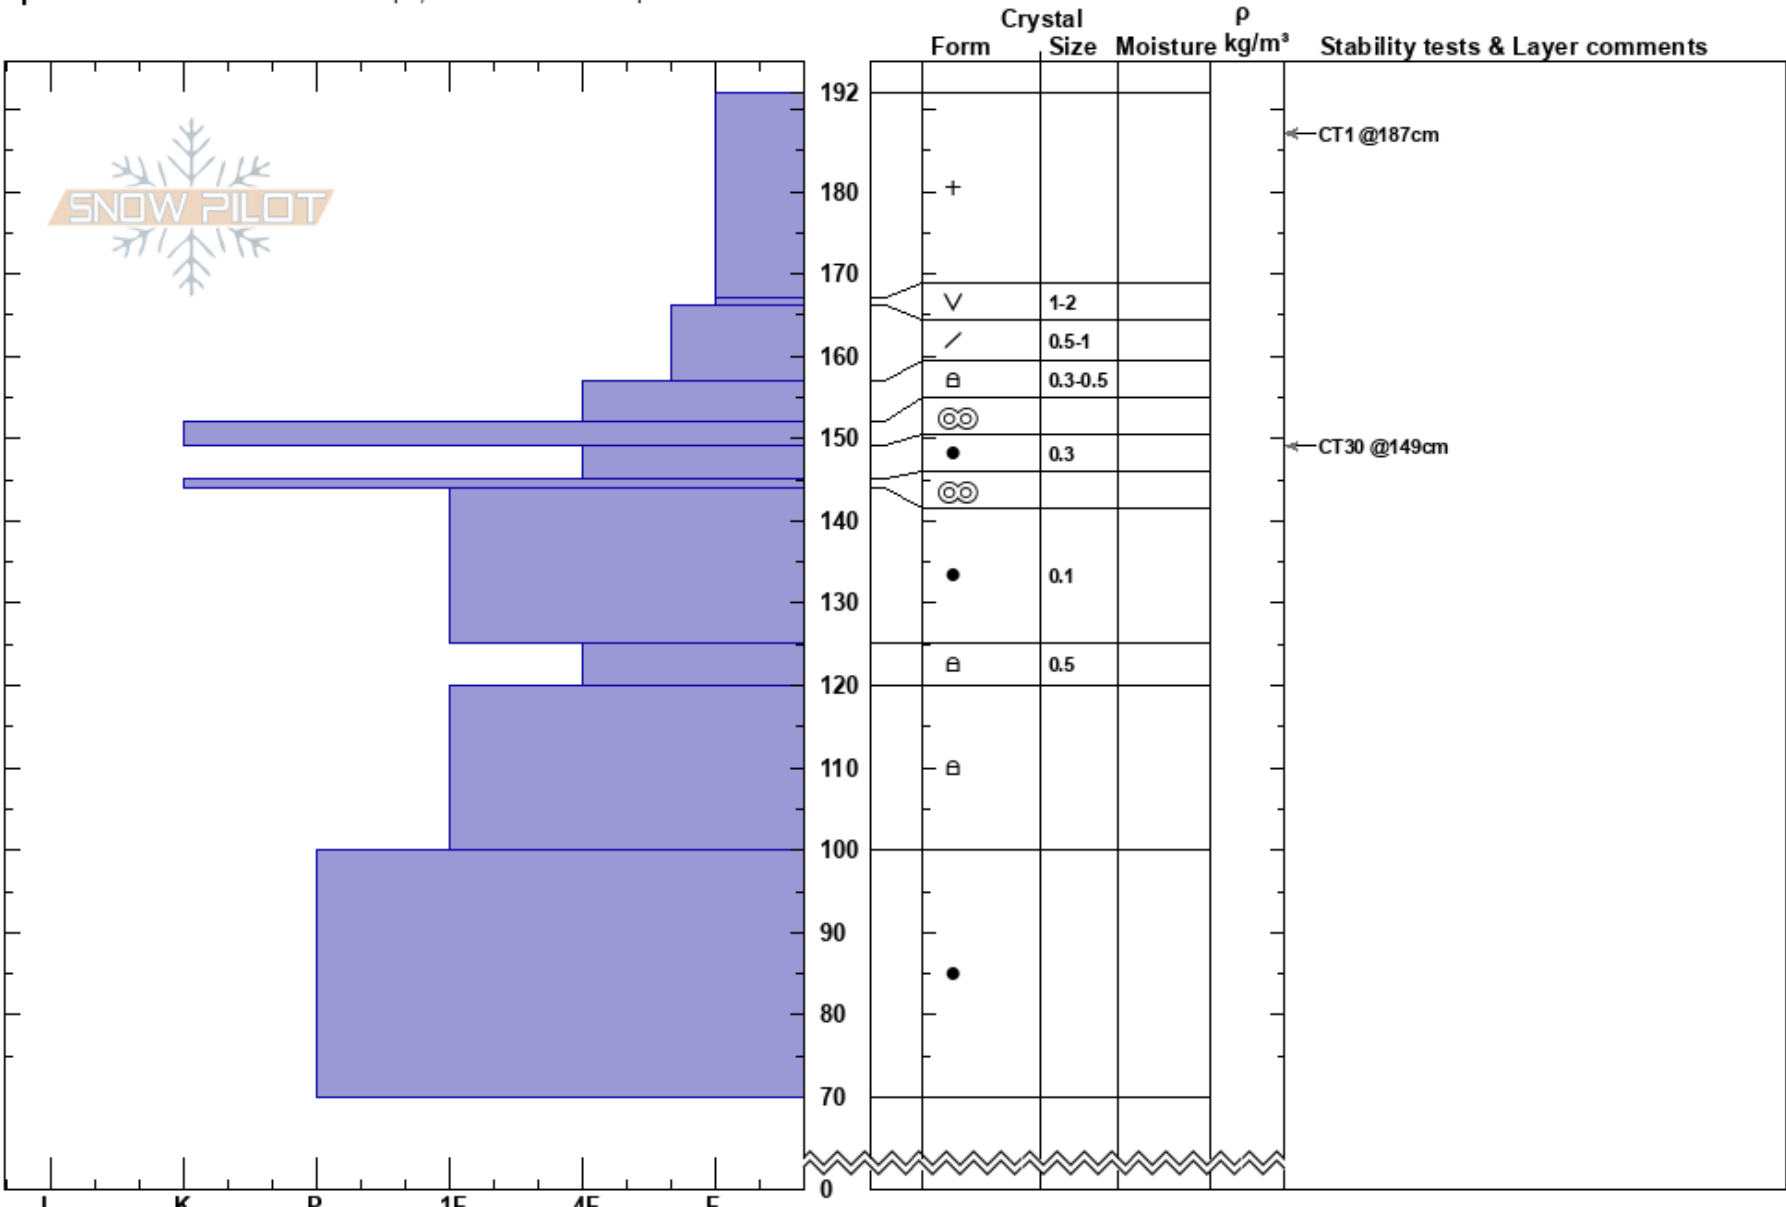

Lynx Creek Trees
 Kenai Mountains
 AK
Elevation: 1500 ft
Aspect: 236°
Specifics: Snowmobile tracks on slope; We snowmobiled slope

Andrew Schauer
 03/11/2024 - 2:00pm
Co-ord: 60.68333N, -149.30889W
Slope Angle: 20°
Wind Loading: no

Stability: Fair **HS:**192 **Layer Notes:**
Air Temperature: **PF:**45
Sky Cover: X
Precipitation: S2
Wind: SE Light Breeze

Notes: