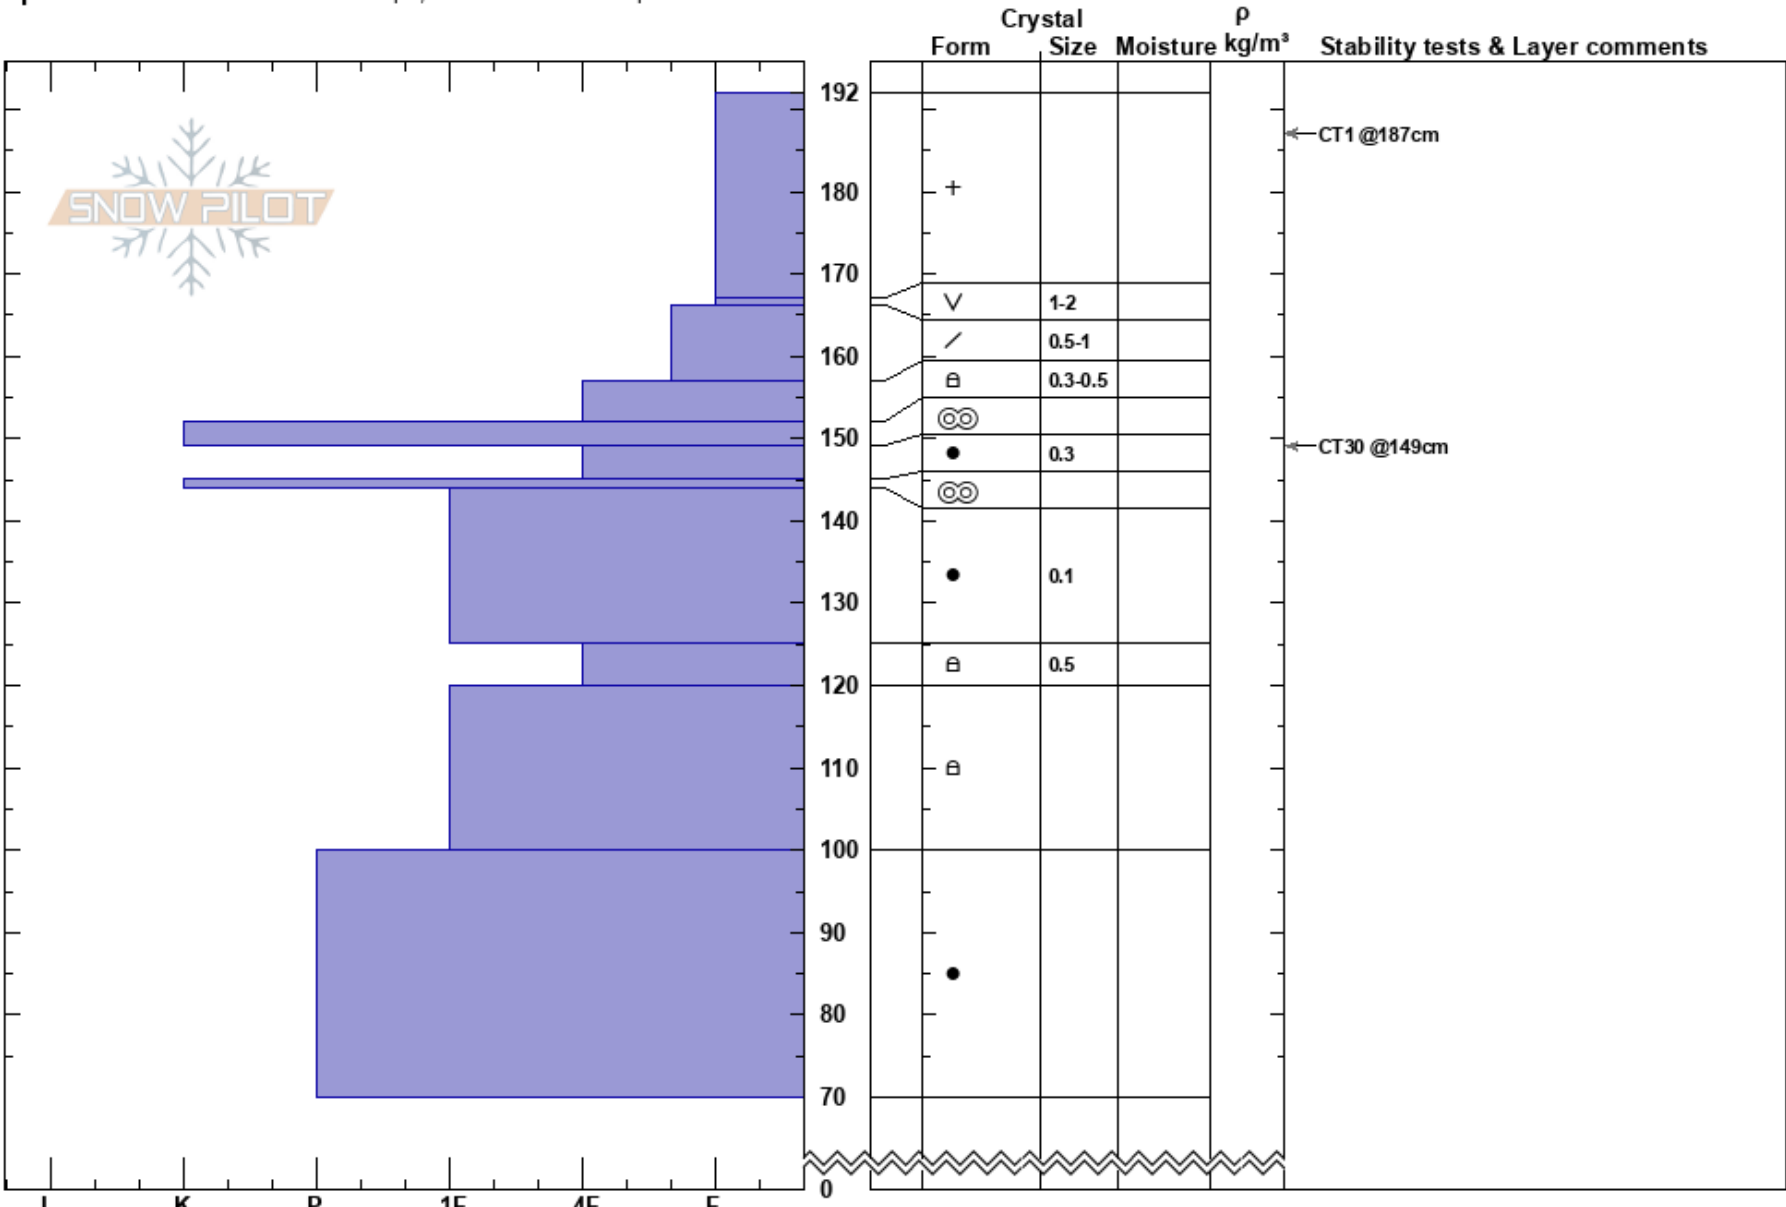

Lynx Creek Trees  
 Kenai Mountains  
 AK  
**Elevation:** 1500 ft  
**Aspect:** 236°  
**Specifics:** Snowmobile tracks on slope; We snowmobiled slope

Andrew Schauer  
 03/11/2024 - 2:00pm  
**Co-ord:** 60.68333N, -149.30889W  
**Slope Angle:** 20°  
**Wind Loading:** no

**Stability:** Fair **HS:**192 **Layer Notes:**  
**Air Temperature:** **PF:**45  
**Sky Cover:** X  
**Precipitation:** S2  
**Wind:** SE Light Breeze

Notes: