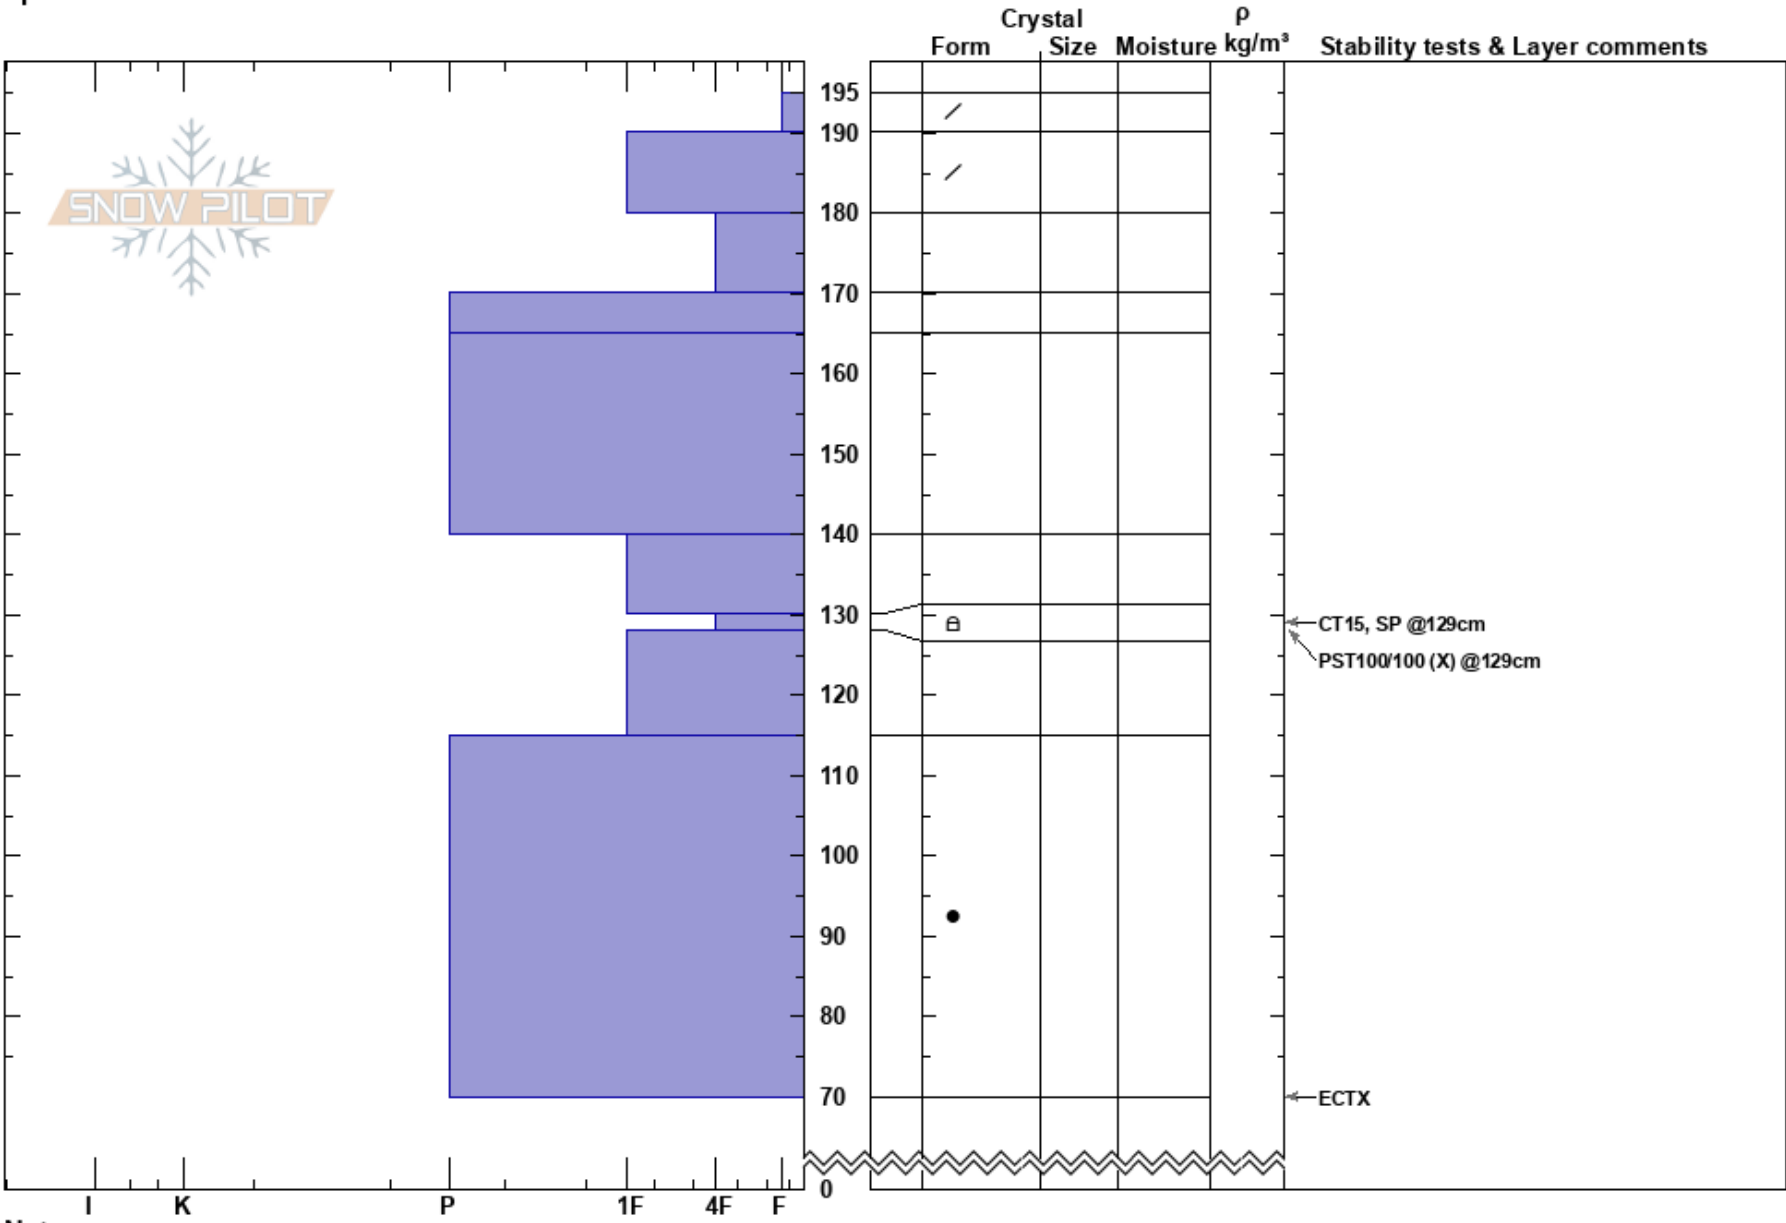

NE Frosty
 James Peak Wilderness
 CO
 Elevation: 11700 ft
 Aspect: NE
 Specifics:

Ian Fowler
 03/11/2024 - 1:00pm
 Co-ord: 13S 4477 10W 4417337N
 Slope Angle: 32°
 Wind Loading:

Stability: **HS:195**
 Air Temperature: 130-128cm:Problematic layer
 Sky Cover:
 Precipitation:
 Wind: