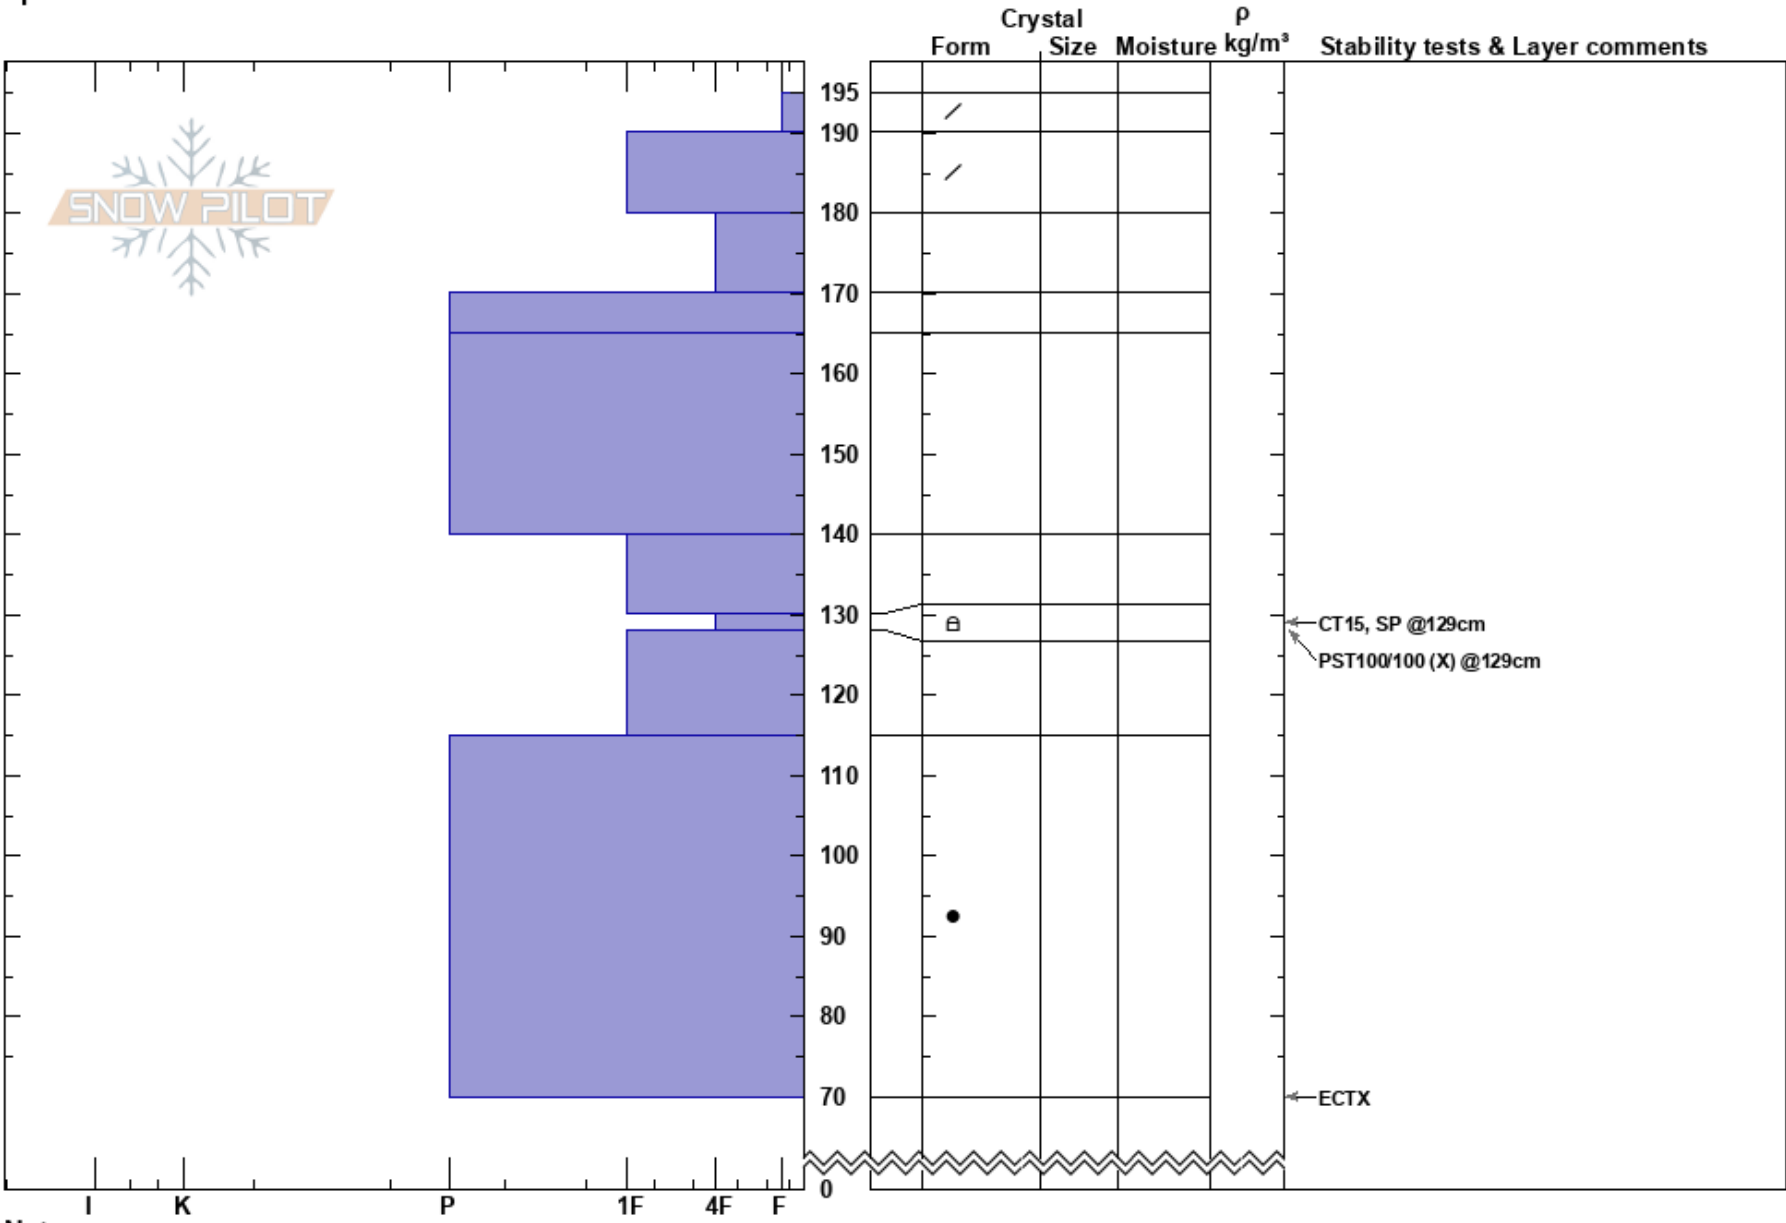

NE Frosty
 James Peak Wilderness
 CO
 Elevation: 11700 ft
 Aspect: NE
 Specifics:

Ian Fowler
 03/11/2024 - 1:00pm
 Co-ord: 13S 4477 10W 4417337N
 Slope Angle: 32°
 Wind Loading:

Stability:
 Air Temperature:
 Sky Cover:
 Precipitation:
 Wind:

HS:195
 130-128cm:Problematic layer

Notes:

I K P 1F 4F F