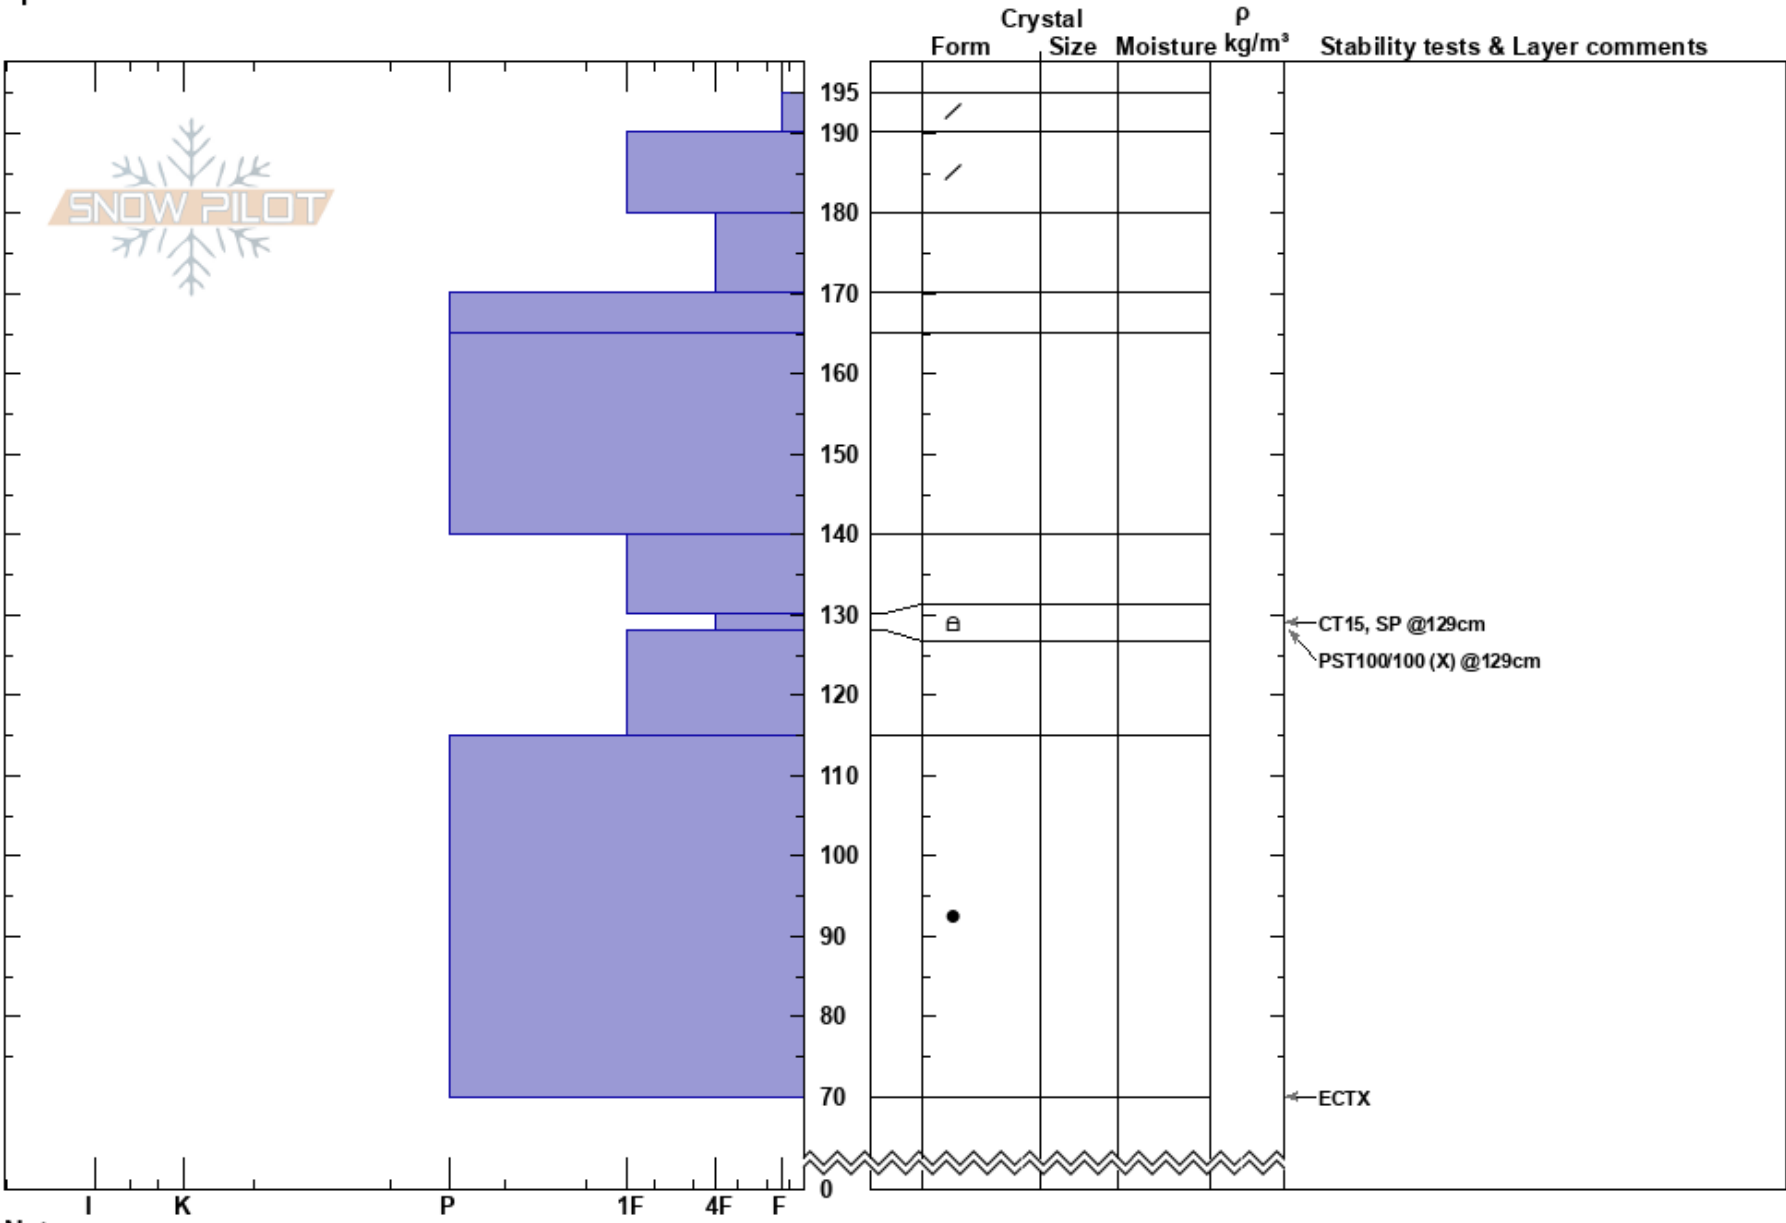

NE Frosty  
 James Peak Wilderness  
 CO  
 Elevation: 11700 ft  
 Aspect: NE  
 Specifics:

Ian Fowler  
 03/11/2024 - 1:00pm  
 Co-ord: 13S 4477 10W 4417337N  
 Slope Angle: 32°  
 Wind Loading:

Stability:  
 Air Temperature:  
 Sky Cover:  
 Precipitation:  
 Wind:

HS:195  
 130-128cm:Problematic layer

Notes:

I K P 1F 4F F