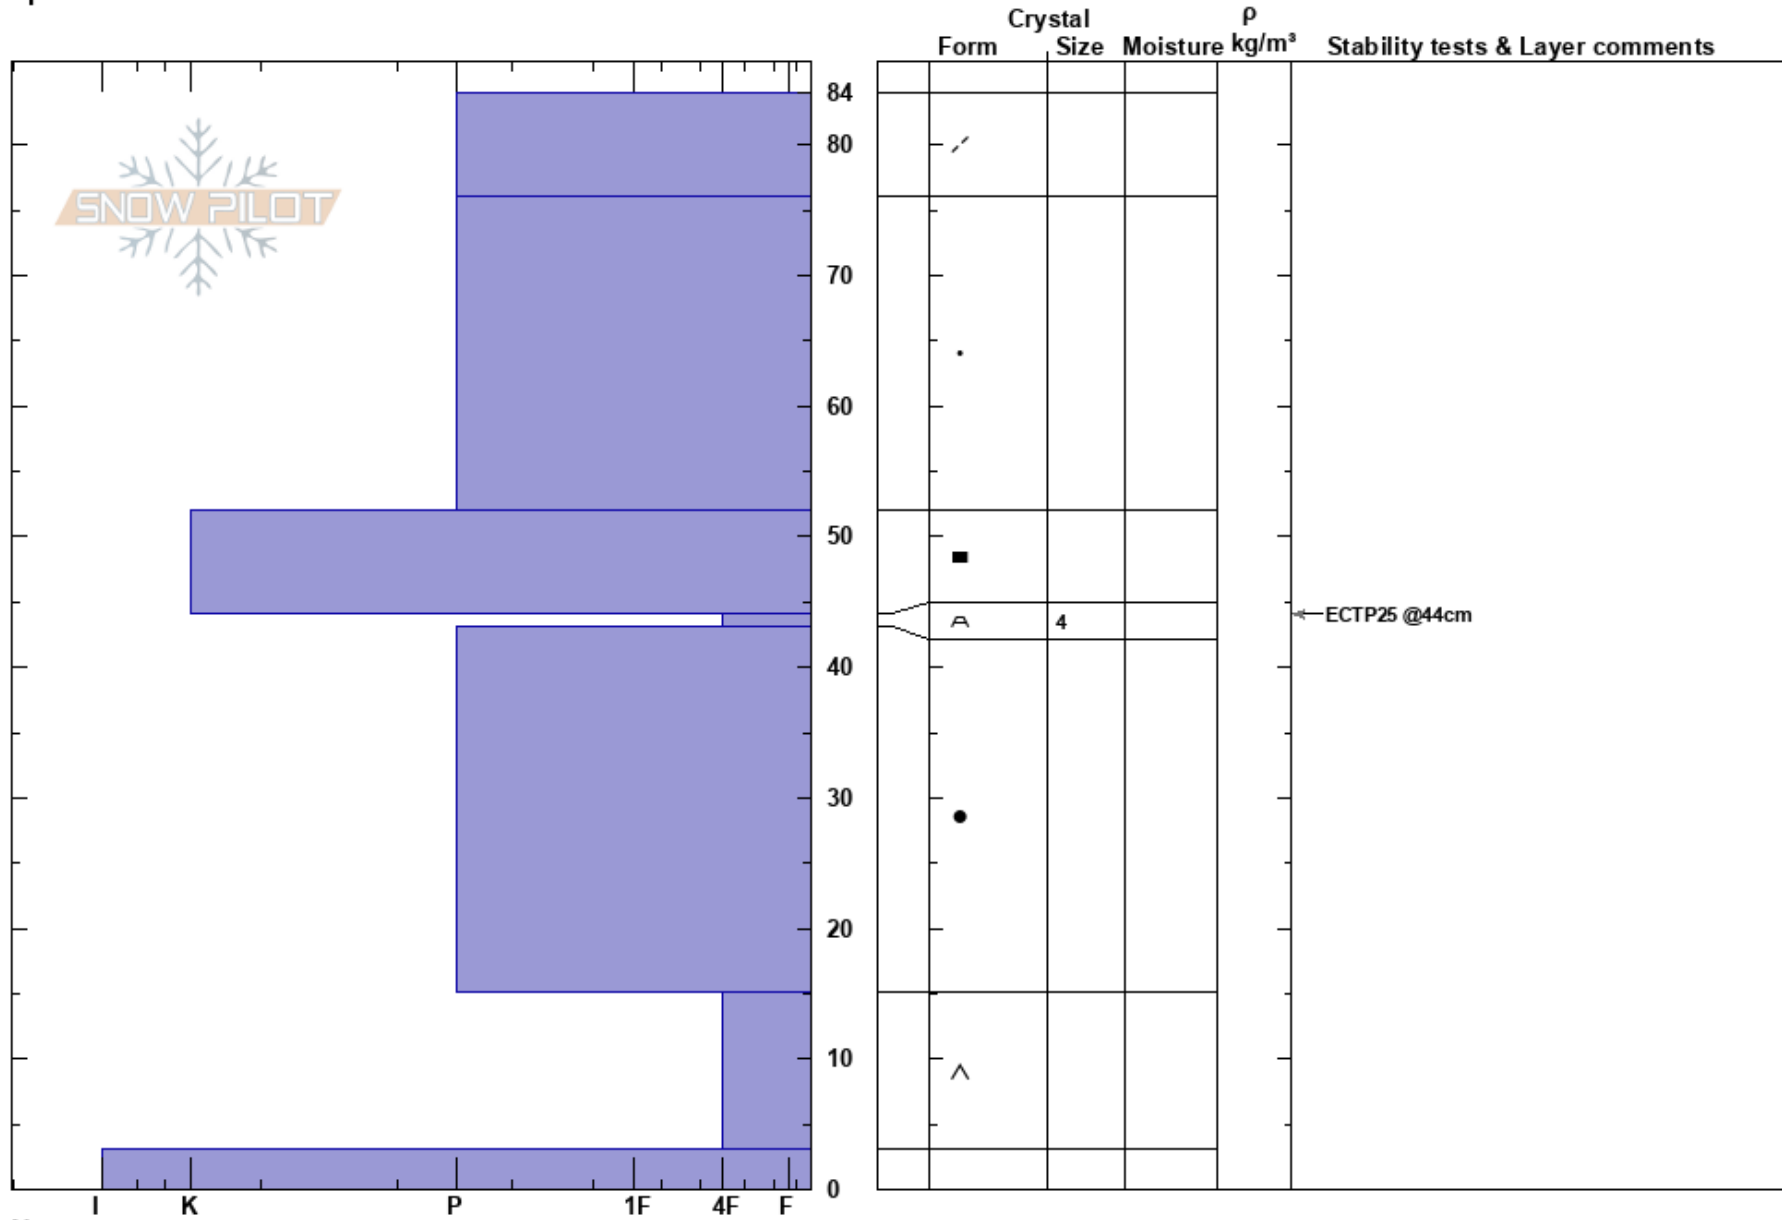

Lillskarven test
Funäsfjällen
Sweden
Elevation: 1150 m
Aspect: NW
Specifics:

Mattias Åberg
04/02/2018 - 08:00
Co-ord: 62.57937N, 12.35438E
Slope Angle: 21°
Wind Loading:

Stability:
Air Temperature: **HS:**84
PF:3
Sky Cover:
Precipitation:
Wind:

Layer Notes:

Notes: