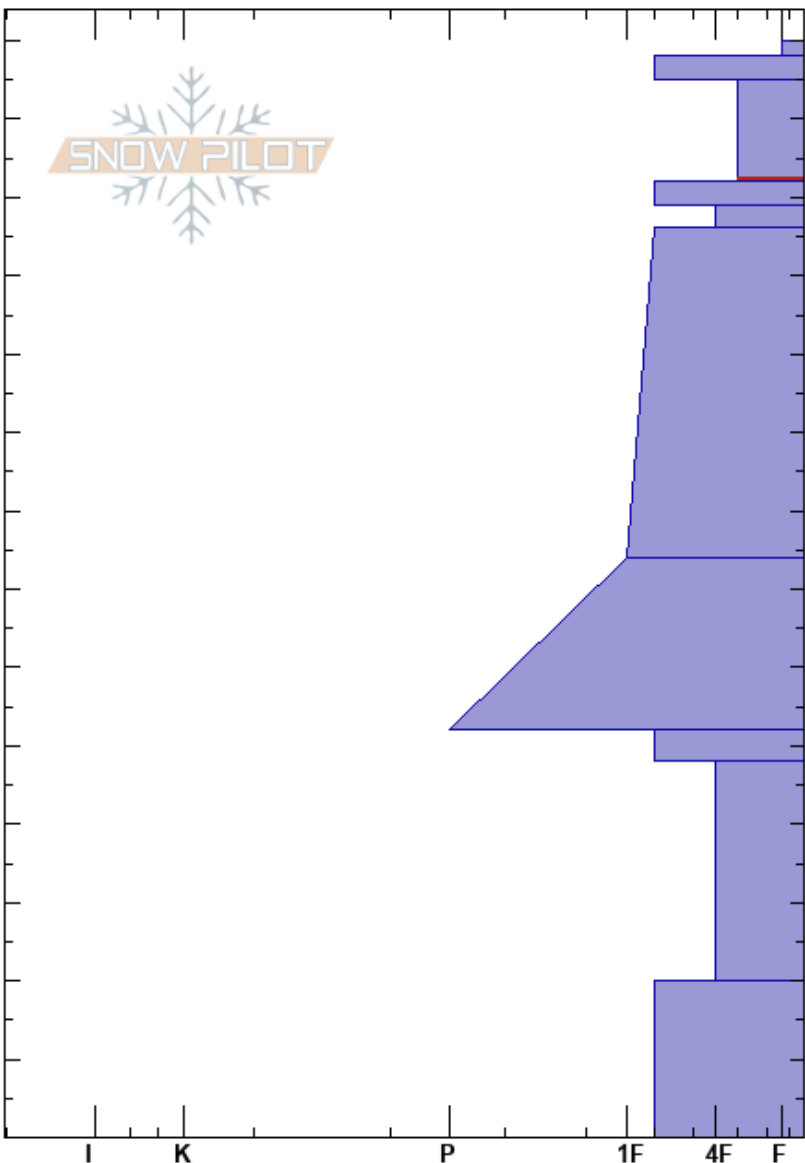

S. Colony NE
 Sangre de Cristo
 CO
Elevation: 11200 ft
Aspect: 40°
Specifics:

Rich Rogers
 03/10/2024 - 11:30am
Co-ord: 13S 451162W 4201591N
Slope Angle: 15°
Wind Loading: no

Stability: Good
Air Temperature: 4°C
Sky Cover: CLR
Precipitation: NO
Wind: W Calm

HS: 140
PF: 10
PS: 4
Layer Notes:
 135-122cm: 135-130cm Dust layer
 135-122cm: Problematic layer
 48-20cm: Add. deep layer of concern

Height (cm)	Crystal		Moisture	ρ kg/m ³	Stability tests & Layer comments
	Form	Size			
140	/	2			
135	/	2			
130	⊙⊙				
125	⊠	1			← CT10, RP @125cm x3 10-13
120	⊙⊙				← ECTN13 @125cm x3 13-16
115	⊠	1			135-122cm: 135-130cm Dust layer
110					
100					
90	⊖	0.5			
80					
70					
60	⊖	0.5			
50	⊖	1.5-2			← CT18, RP @45cm Rough planar
40					
30	^	2-5			48-20cm: Add. deep layer of concern
20					
10	^	3-5			
0					← ECTX x3