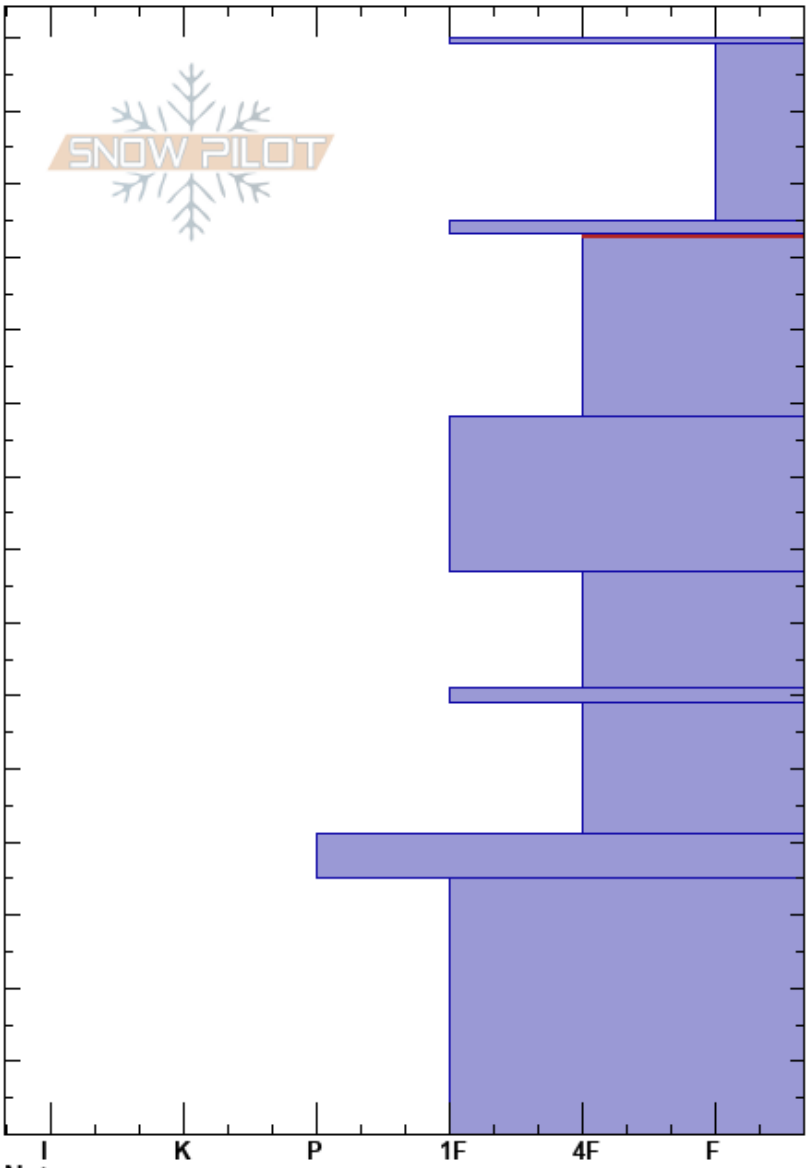

Low Sex Favors
 Arapahoe Basin Ski Area
 CO
Elevation: 12545 ft
Aspect: 335°
Specifics: Pit dug in a Ski Area; Ski tracks on slope; We skied slope

Maxwell Chenail
 03/11/2024 - 11:20am
Co-ord: 39.62602N, -105.86397W
Slope Angle: 39°
Wind Loading: previous

Stability: Very Good
Air Temperature: -6.7°C
Sky Cover: FEW
Precipitation: NO
Wind: SW Light Breeze

HS: 150
PF: 35
PS: 25
 123-98cm: Problematic layer

Depth (cm)	Crystal		Moisture	ρ kg/m ³	Stability tests & Layer comments
	Form	Size			
150	⊙⊙				
140	/	1			
130					
123	⊙⊙				← ECTN23 @123cm ← CT19, Q3 @123cm
110	□	1-2			
100					
90	⊕	1			
80					
70	□	2			
60	⊙⊙				
50	□	2			
40	⊙⊙				
30					
20	△	3-5			
10					
0					