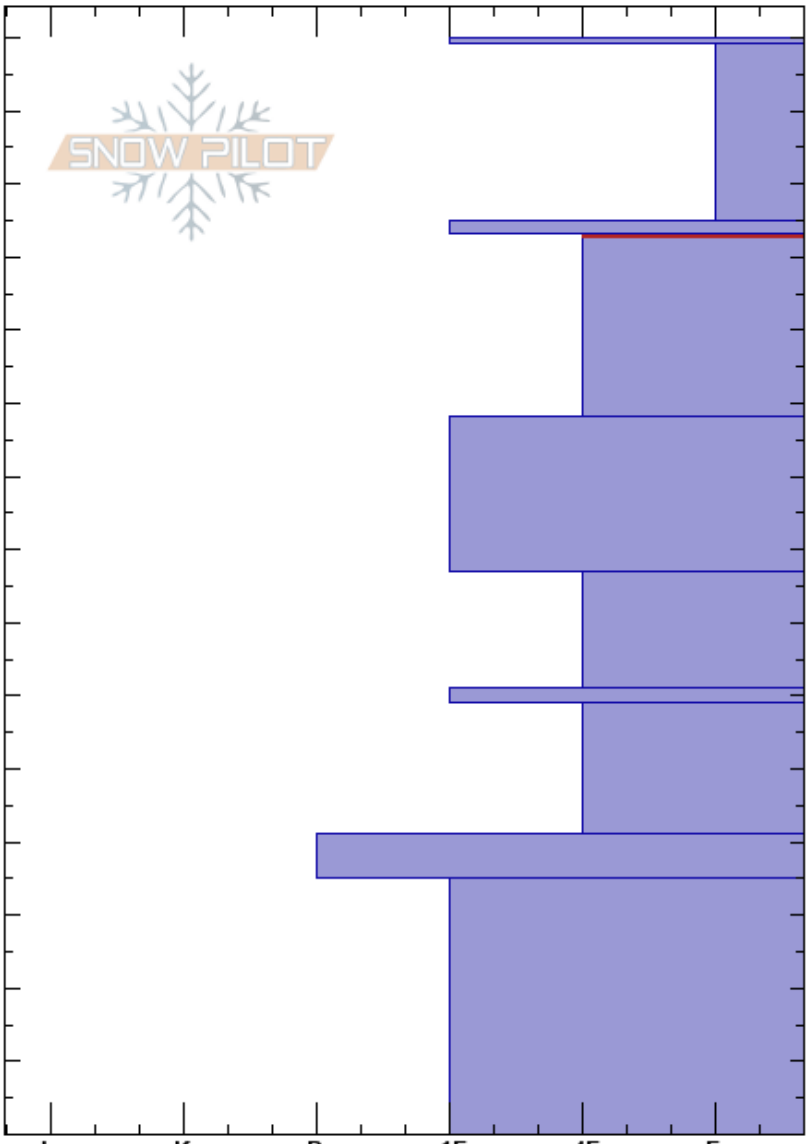

Low Sex Favors
 Arapahoe Basin Ski Area
 CO
Elevation: 12545 ft
Aspect: 335°
Specifics: Pit dug in a Ski Area; Ski tracks on slope; We skied slope

Maxwell Chenail
 03/11/2024 - 11:20am
Co-ord: 39.62602N, -105.86397W
Slope Angle: 39°
Wind Loading: previous

Stability: Very Good
Air Temperature: -6.7°C
Sky Cover: FEW
Precipitation: NO
Wind: SW Light Breeze

HS: 150
PF: 35
PS: 25
 123-98cm: Problematic layer

Depth (cm)	Crystal		Moisture	ρ kg/m ³	Stability tests & Layer comments
	Form	Size			
150	⊙⊙				
140	/	1			
130					
123	⊙⊙				← ECTN23 @123cm ← CT19, Q3 @123cm
110	□	1-2			
100					
90	⊖	1			
80					
70	□	2			
60	⊙⊙				
50	□	2			
40	⊙⊙				
30					
20	⋈	3-5			
10					
0					