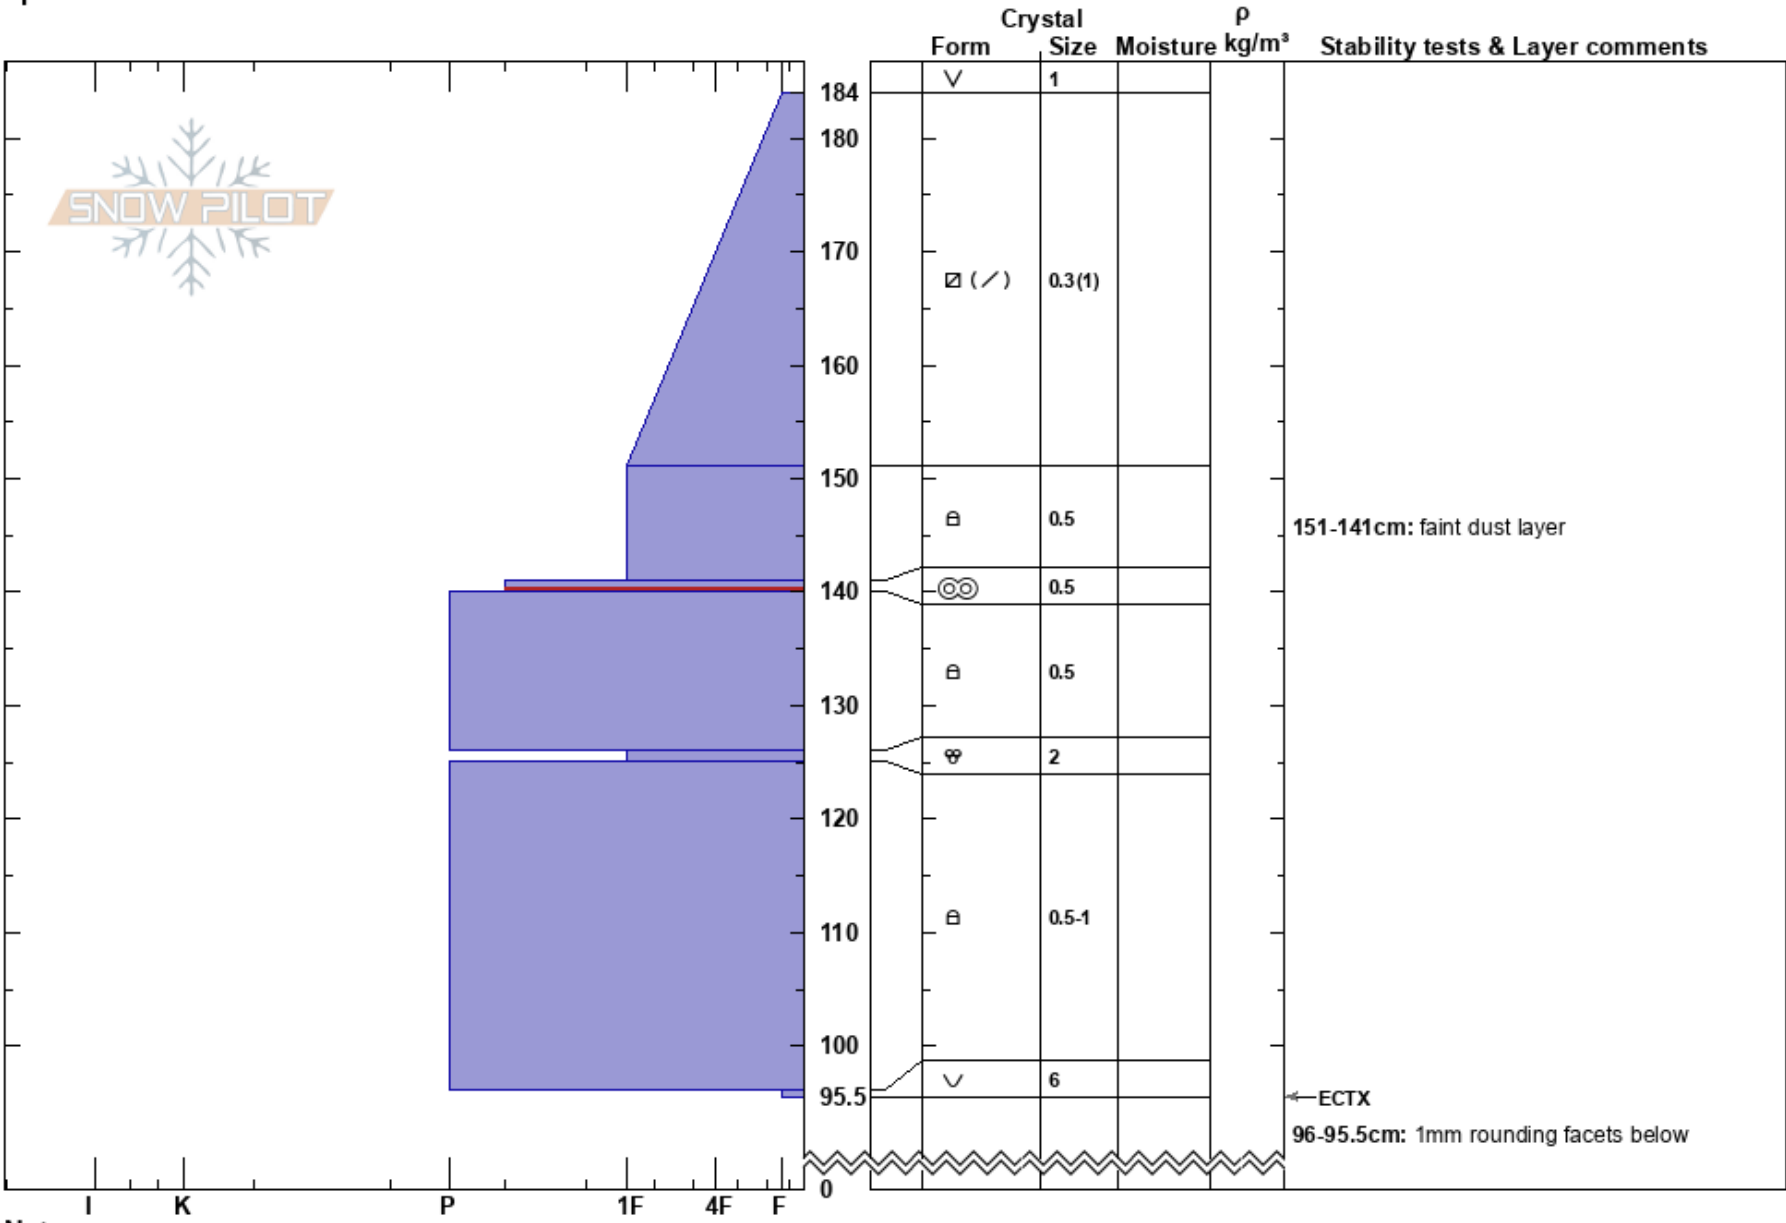

Crag Crest Northwest
 Grand Mesa
 CO
 Elevation: 10735 ft
 Aspect: NW
 Specifics:

Jewel Campbell
 03/10/2024 - 3:00pm
 Co-ord:
 Slope Angle: 15°
 Wind Loading:

Stability:
 Air Temperature:
 Sky Cover: FEW
 Precipitation: NO
 Wind: S Light Breeze

HS:184
 PF:15
 PS:15
 Layer Notes:
 151-141cm: faint dust layer
 141-140cm: Problematic layer
 96-95.5cm: 1mm rounding facets below

Notes: