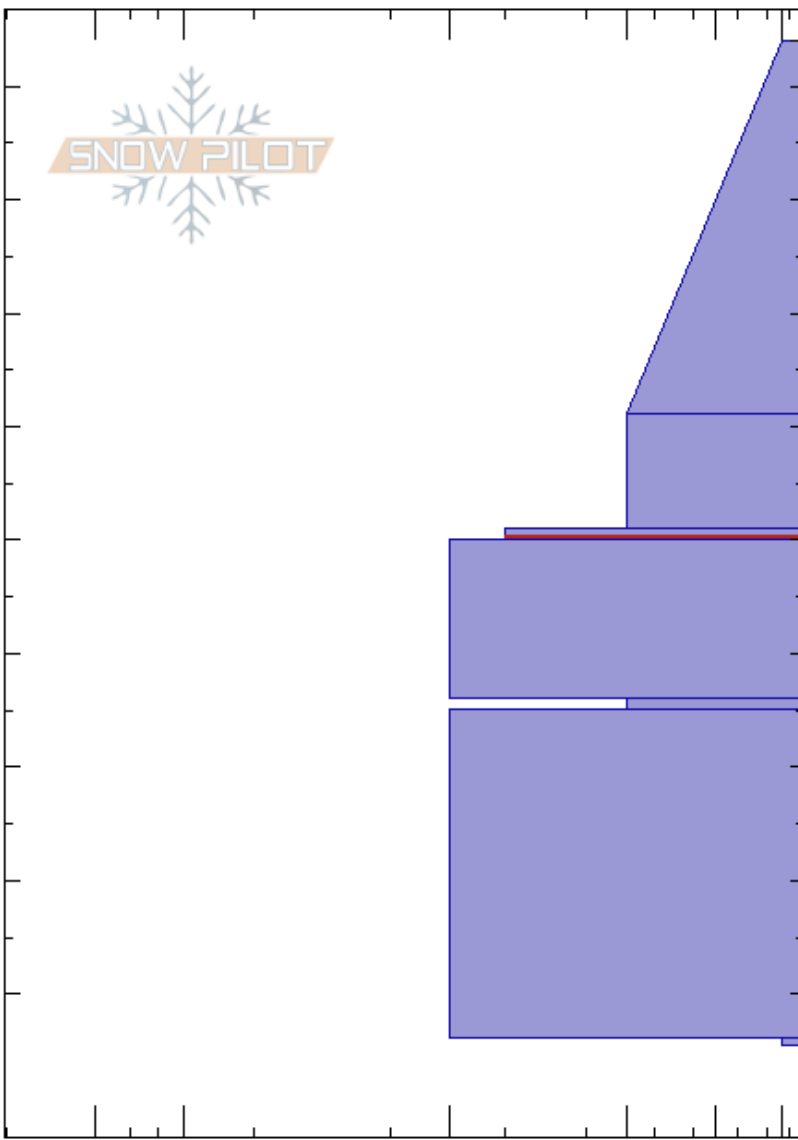

Crag Crest Northwest
 Grand Mesa
 CO
Elevation: 10735 ft
Aspect: NW
Specifics:

Jewel Campbell
 03/10/2024 - 3:00pm
Co-ord:
Slope Angle: 15°
Wind Loading:

Stability:
Air Temperature:
Sky Cover: FEW
Precipitation: NO
Wind: S Light Breeze

HS: 184
PF: 15
PS: 15
Layer Notes:
 151-141cm: faint dust layer
 141-140cm: Problematic layer
 96-95.5cm: 1mm rounding facets below

Crystal Form	Crystal Size	Moisture	ρ kg/m ³	Stability tests & Layer comments
∇	1			
⊠ (/)	0.3(1)			
⊖	0.5			151-141cm: faint dust layer
⊙ ⊙	0.5			
⊖	0.5			
⊗	2			
⊖	0.5-1			
∇	6			← ECTX 96-95.5cm: 1mm rounding facets below