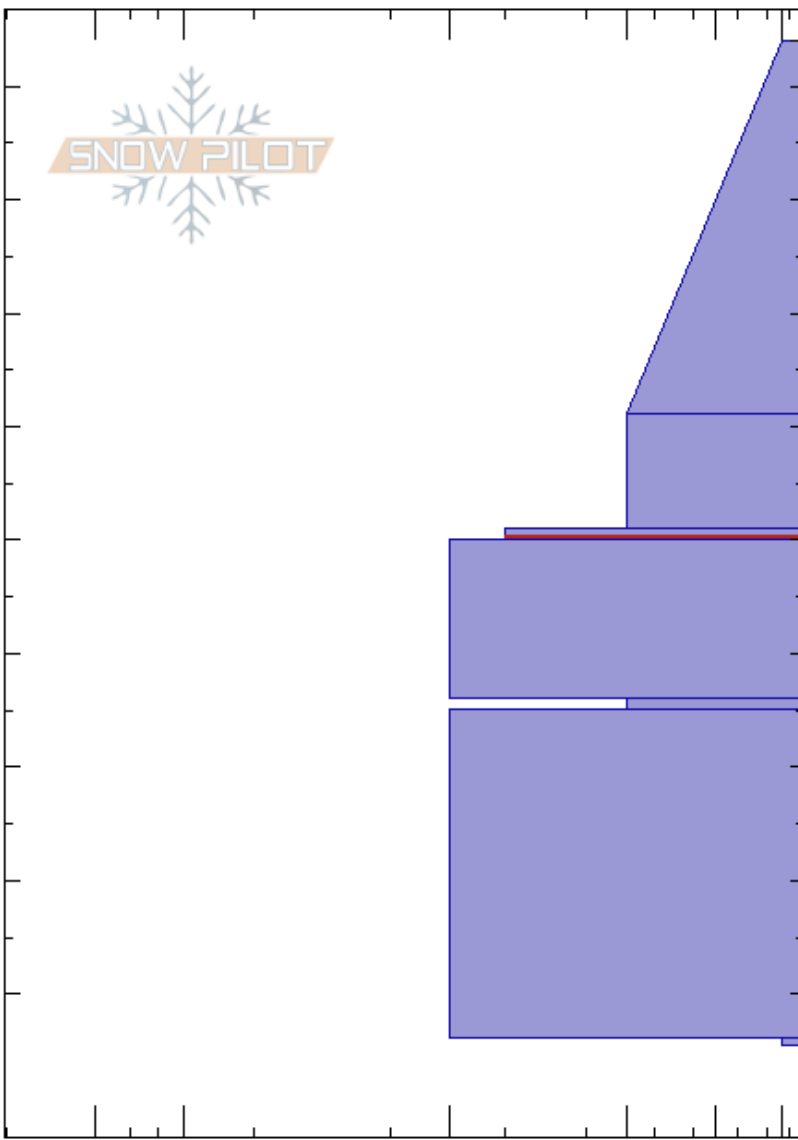

Crag Crest Northwest
 Grand Mesa
 CO
Elevation: 10735 ft
Aspect: NW
Specifics:

Jewel Campbell
 03/10/2024 - 3:00pm
Co-ord:
Slope Angle: 15°
Wind Loading:

Stability:
Air Temperature:
Sky Cover: FEW
Precipitation: NO
Wind: S Light Breeze

HS: 184
PF: 15
PS: 15
Layer Notes:
 151-141cm: faint dust layer
 141-140cm: Problematic layer
 96-95.5cm: 1mm rounding facets below

| Elevation (cm) | Crystal | | ρ kg/m ³ | Stability tests & Layer comments |
|----------------|---------|--------|-----------------------------|--|
| | Form | Size | | |
| 184 | ∇ | 1 | | |
| 170 | ⊠ (/) | 0.3(1) | | |
| 150 | ⊖ | 0.5 | | 151-141cm: faint dust layer |
| 140 | ⊙ ⊙ | 0.5 | | |
| 130 | ⊖ | 0.5 | | |
| 125 | ⊕ | 2 | | |
| 110 | ⊖ | 0.5-1 | | |
| 95.5 | ∇ | 6 | | ← ECTX 96-95.5cm: 1mm rounding facets below |