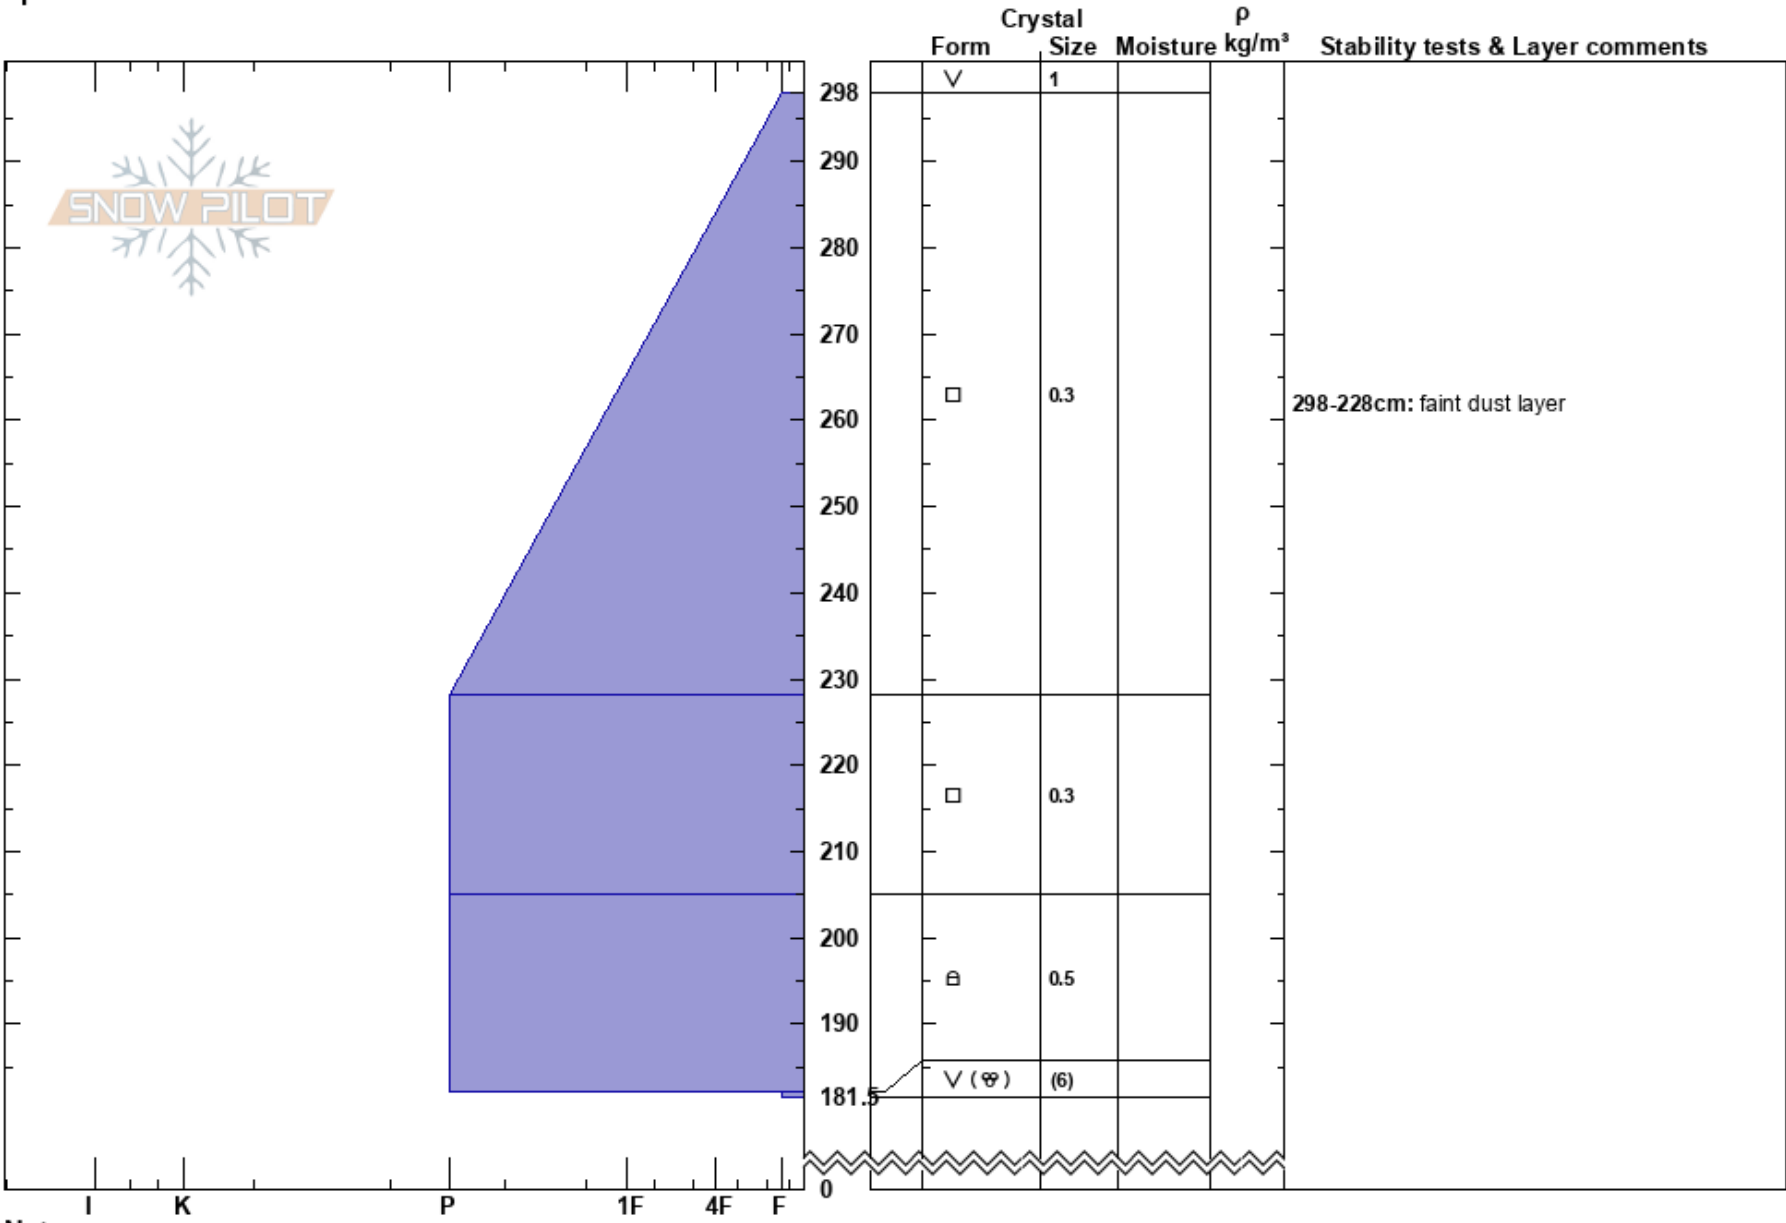

Crag Crest East  
 Grand Mesa  
 CO  
 Elevation: 10730 ft  
 Aspect: E  
 Specifics:

Jewel Campbell  
 03/10/2024 - 2:00pm  
 Co-ord:  
 Slope Angle: 25°  
 Wind Loading:

Stability:  
 Air Temperature:  
 Sky Cover: FEW  
 Precipitation: NO  
 Wind: S Light Breeze

HS:298  
 298-228cm: faint dust layer  
 182-181.5cm: Problematic layer

Notes: