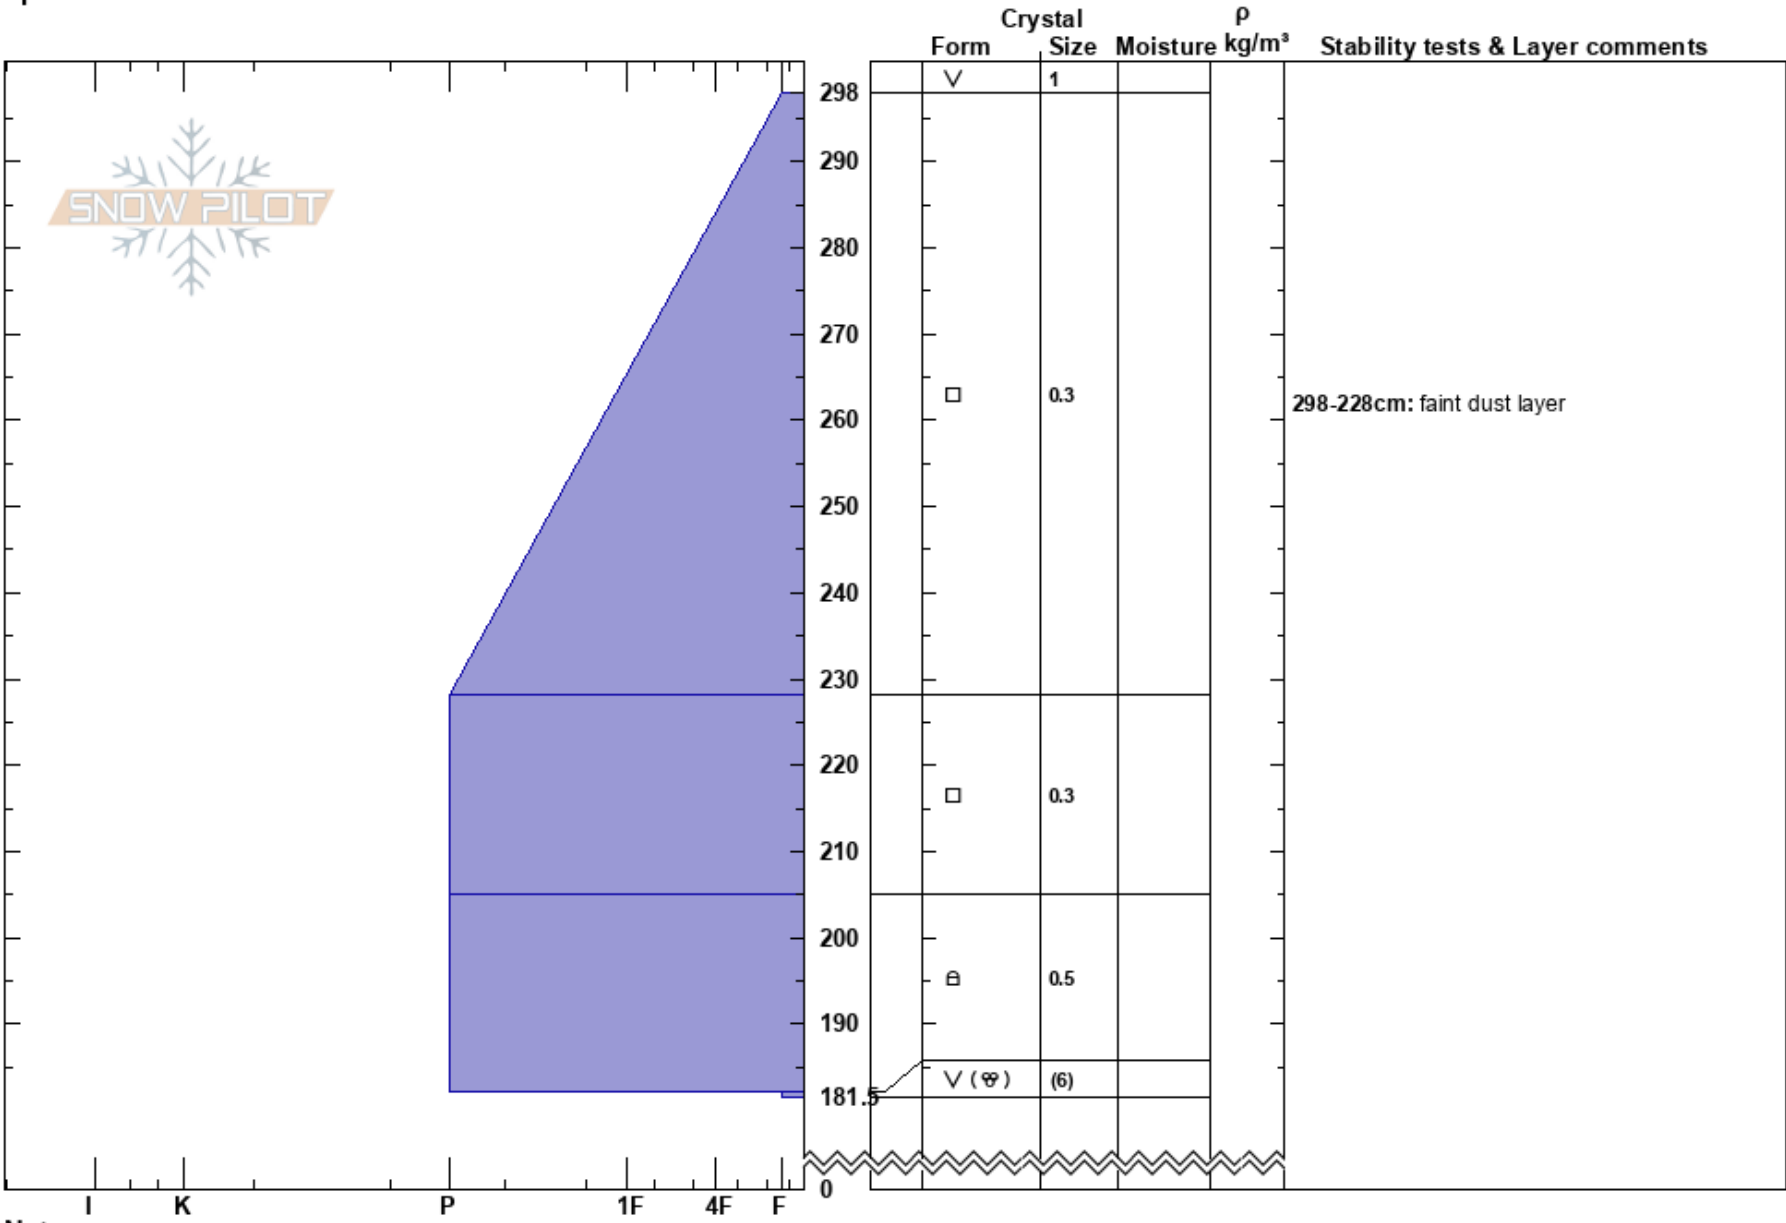

Crag Crest East
 Grand Mesa
 CO
 Elevation: 10730 ft
 Aspect: E
 Specifics:

Jewel Campbell
 03/10/2024 - 2:00pm
 Co-ord:
 Slope Angle: 25°
 Wind Loading:

Stability:
 Air Temperature:
 Sky Cover: FEW
 Precipitation: NO
 Wind: S Light Breeze

HS:298
 298-228cm: faint dust layer
 182-181.5cm: Problematic layer

Notes: