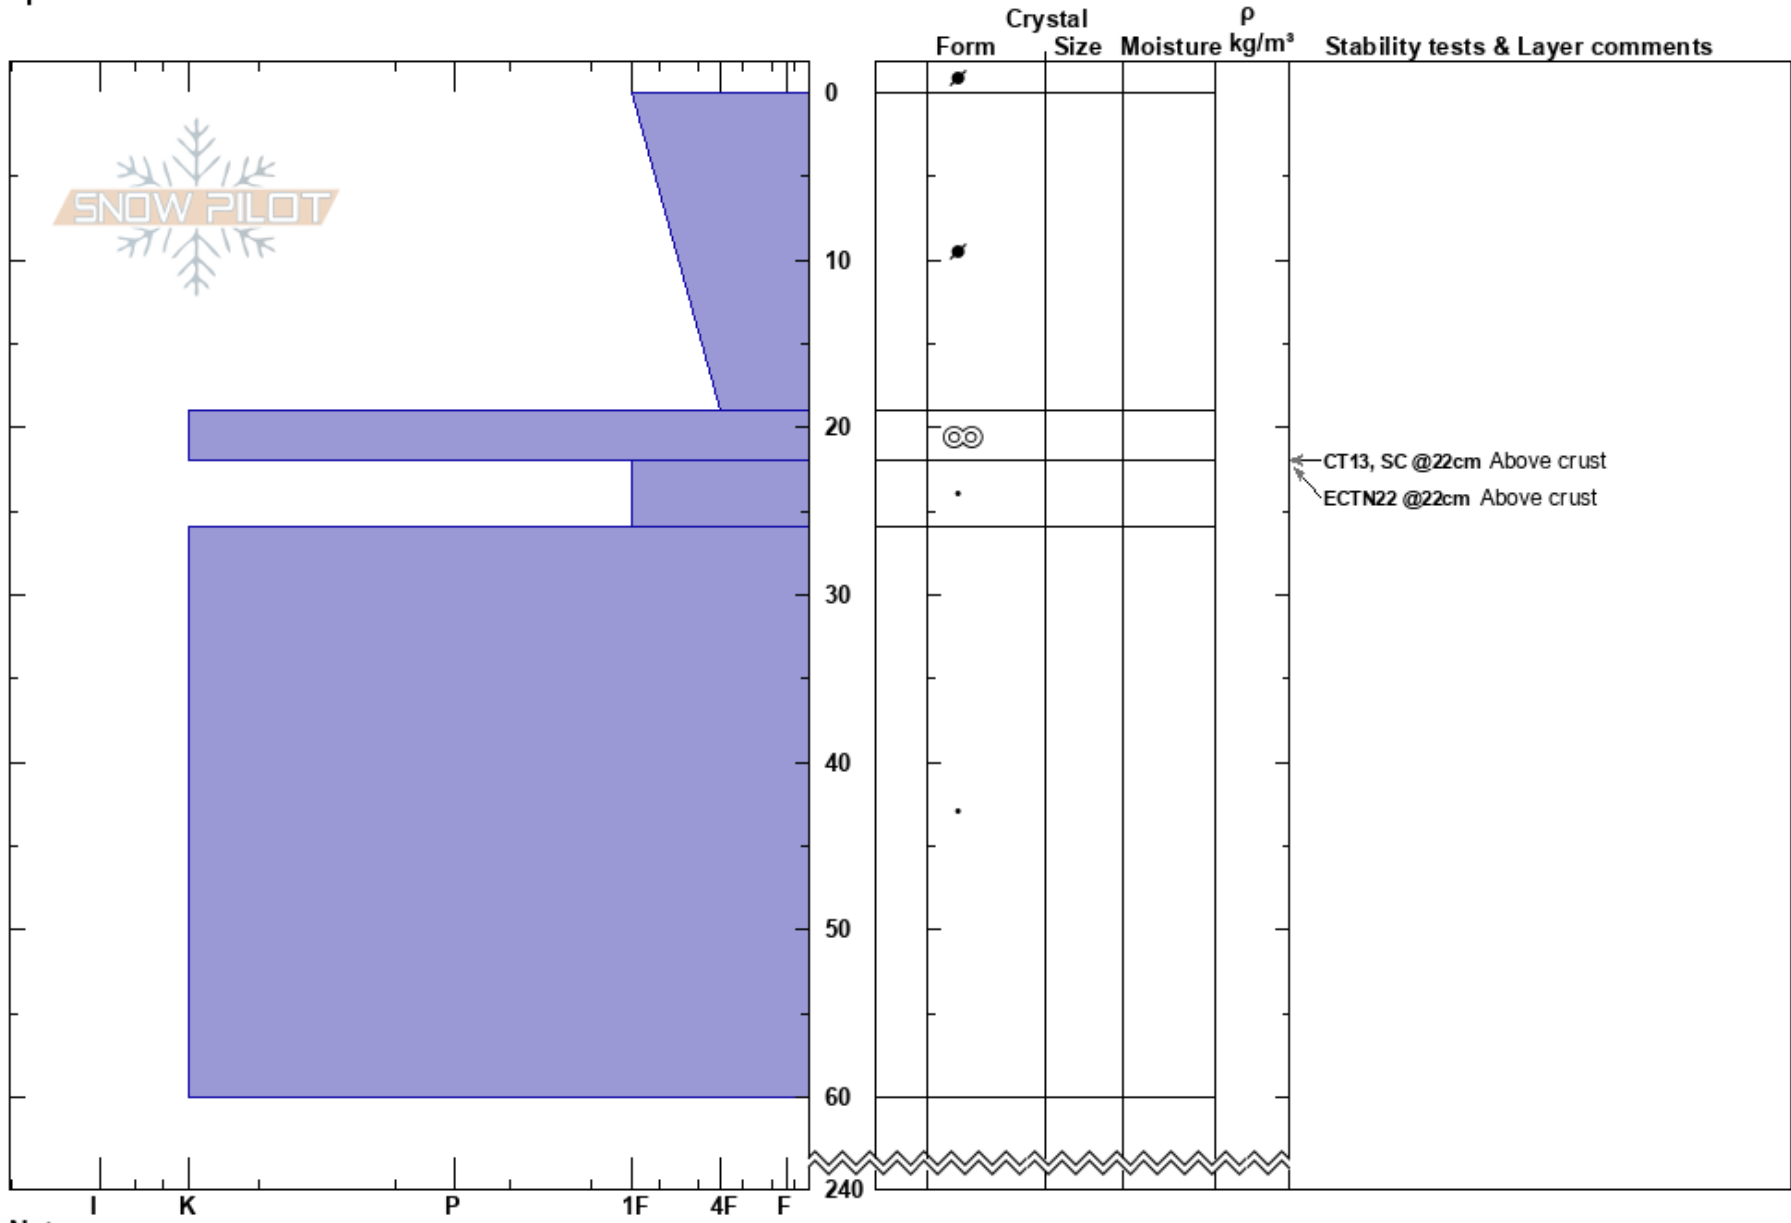

North Skarsh Saddle
 Funäsfjällen
 Sweden
Elevation: 1200 m
Aspect: N
Specifics:

Jaden Lanham Devine
 11/03/2024 - 11:15
Co-ord: 33V 357806E 6966312N
Slope Angle: 25°
Wind Loading: previous

Stability:
Air Temperature: HS:240
Sky Cover: CLR
Precipitation: NO
Wind: S Light Breeze
PF: 6
Layer Notes:

Notes: Uneven windloaded surface. Flat under surface. Located above a start zone.

If the glide surface was even there is potential for ECTP @22