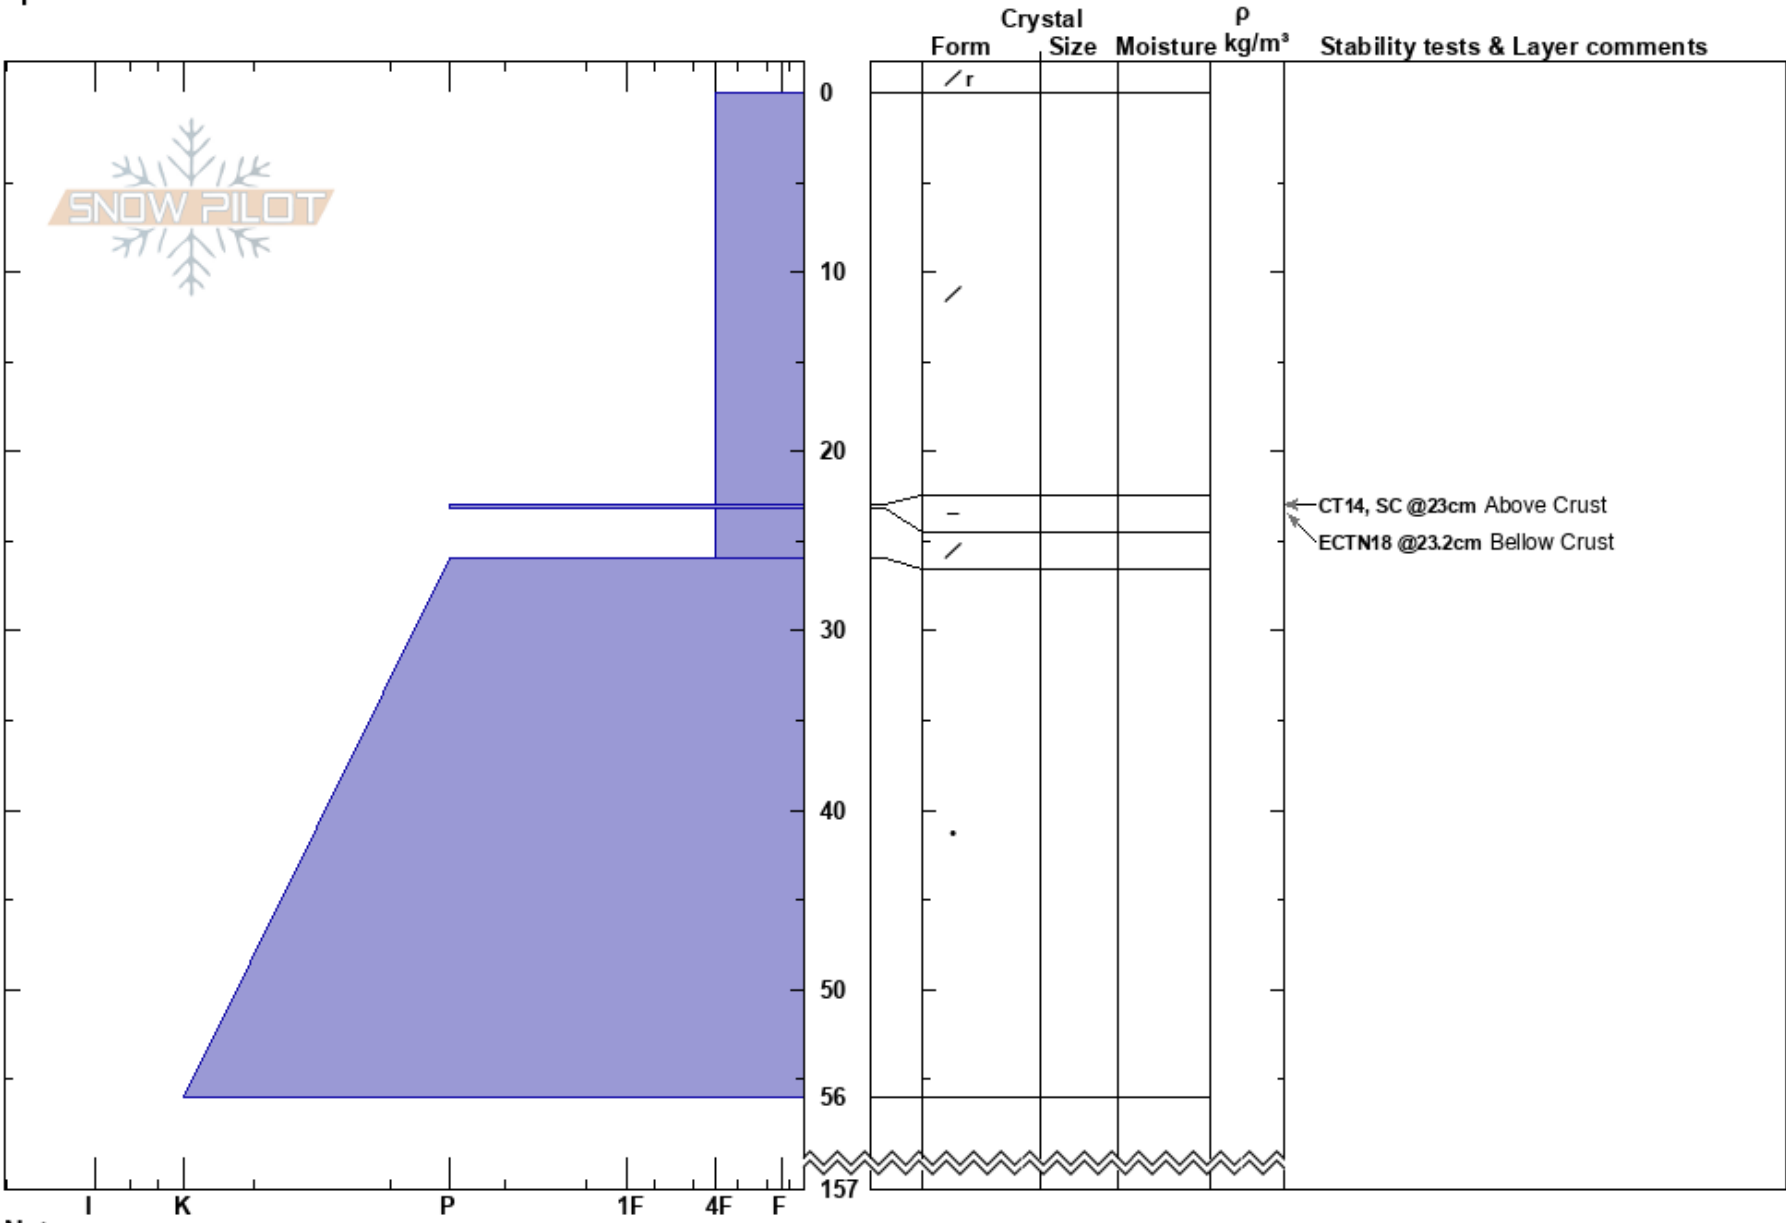

Rusengälda N
 Funäsfjällen
 Sweden
Elevation: 1227 m
Aspect: N
Specifics:

Jaden Lanham Devine
 11/03/2024 - 10:00
Co-ord: 33V 359895E 6965033N
Slope Angle: 13°
Wind Loading: previous

Stability:
Air Temperature:
Sky Cover: CLR
Precipitation: NO
Wind: SW Light Breeze

HS: 157
PF: 14 23-23.2cm: Problematic layer

Notes: