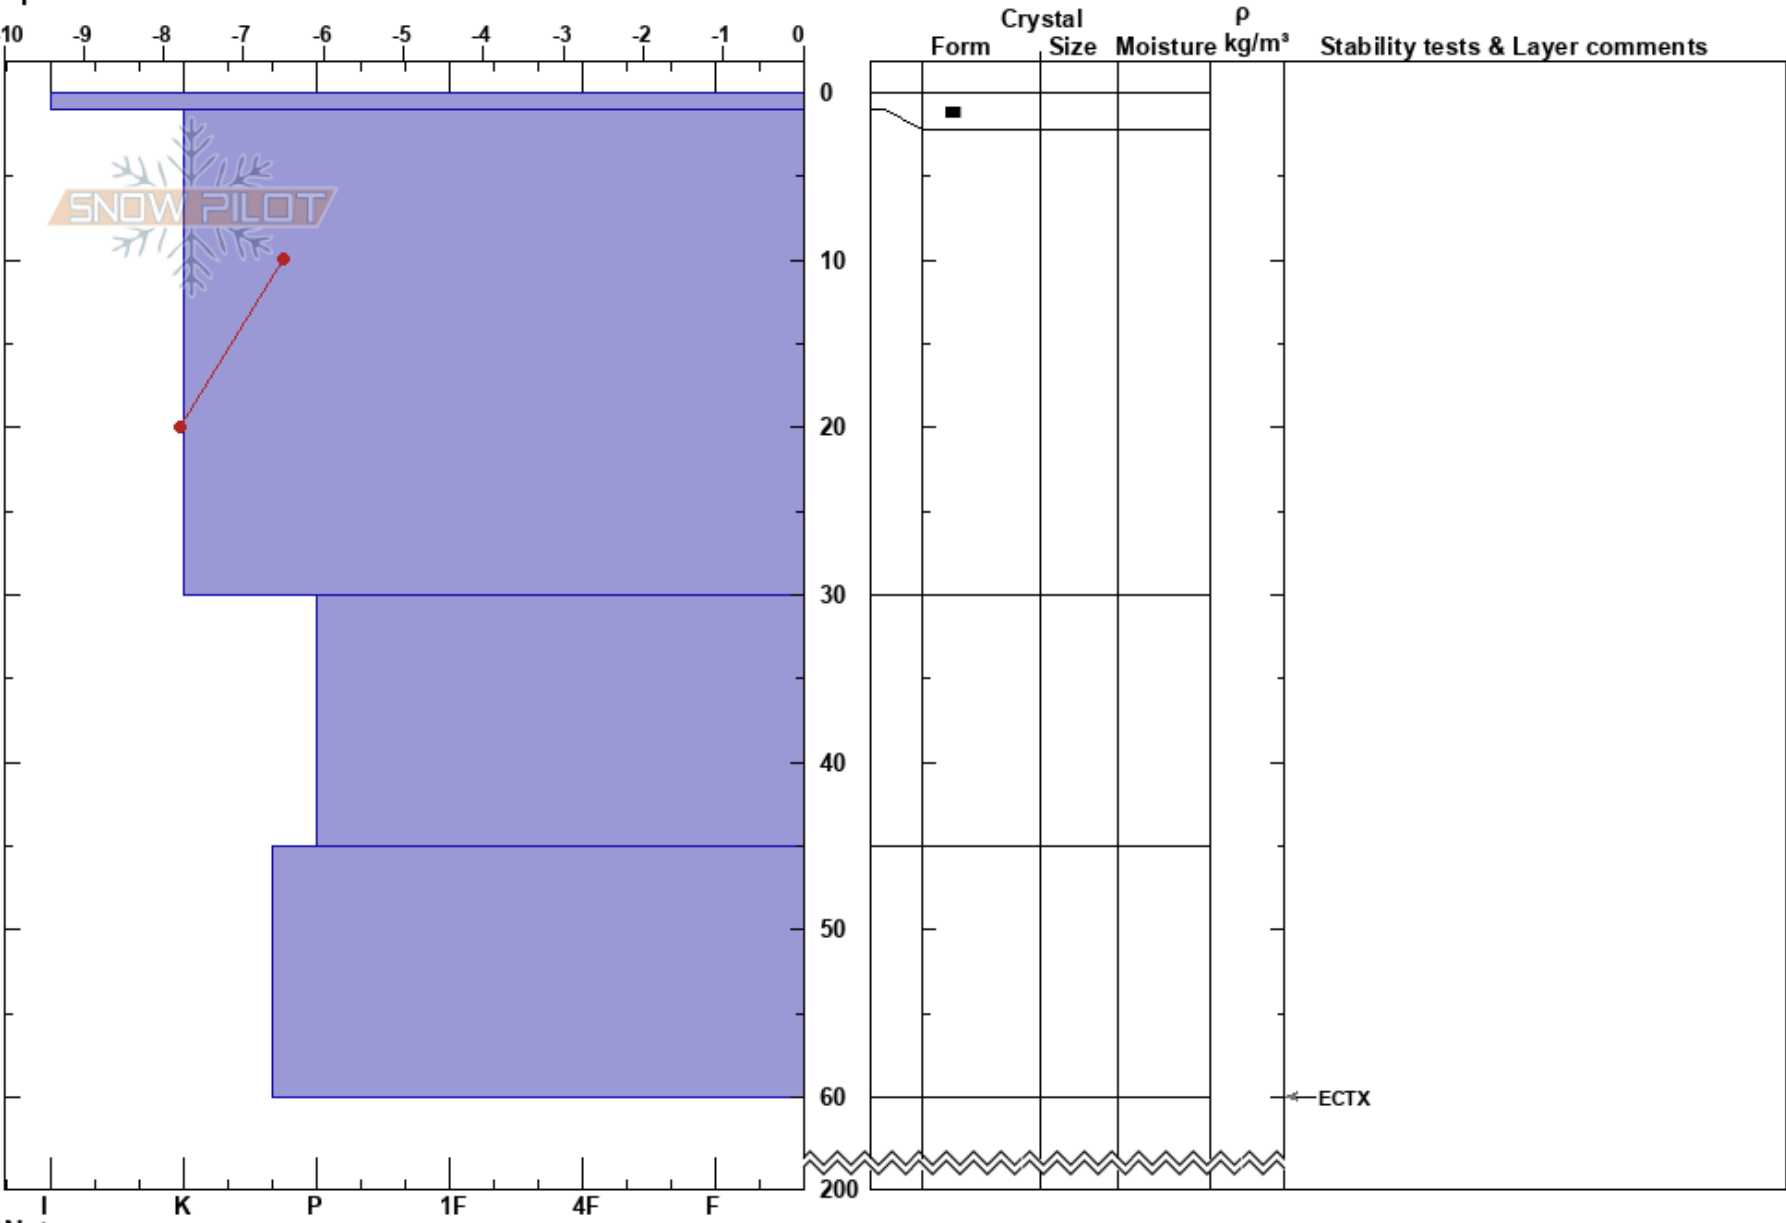

Sadeln
 Kittelfället
 Sweden
 Elevation: 930 m
 Aspect: E
 Specifics:

Sebastian Wiklund
 11/03/2024 - 11:15
 Co-ord: 65.27158N, 15.50373E
 Slope Angle: 31°
 Wind Loading:

Stability:
 Air Temperature: -3°C
 Sky Cover: CLR
 Precipitation: NO
 Wind: Calm

HS:200
 PF:0
 Layer Notes:

Notes: