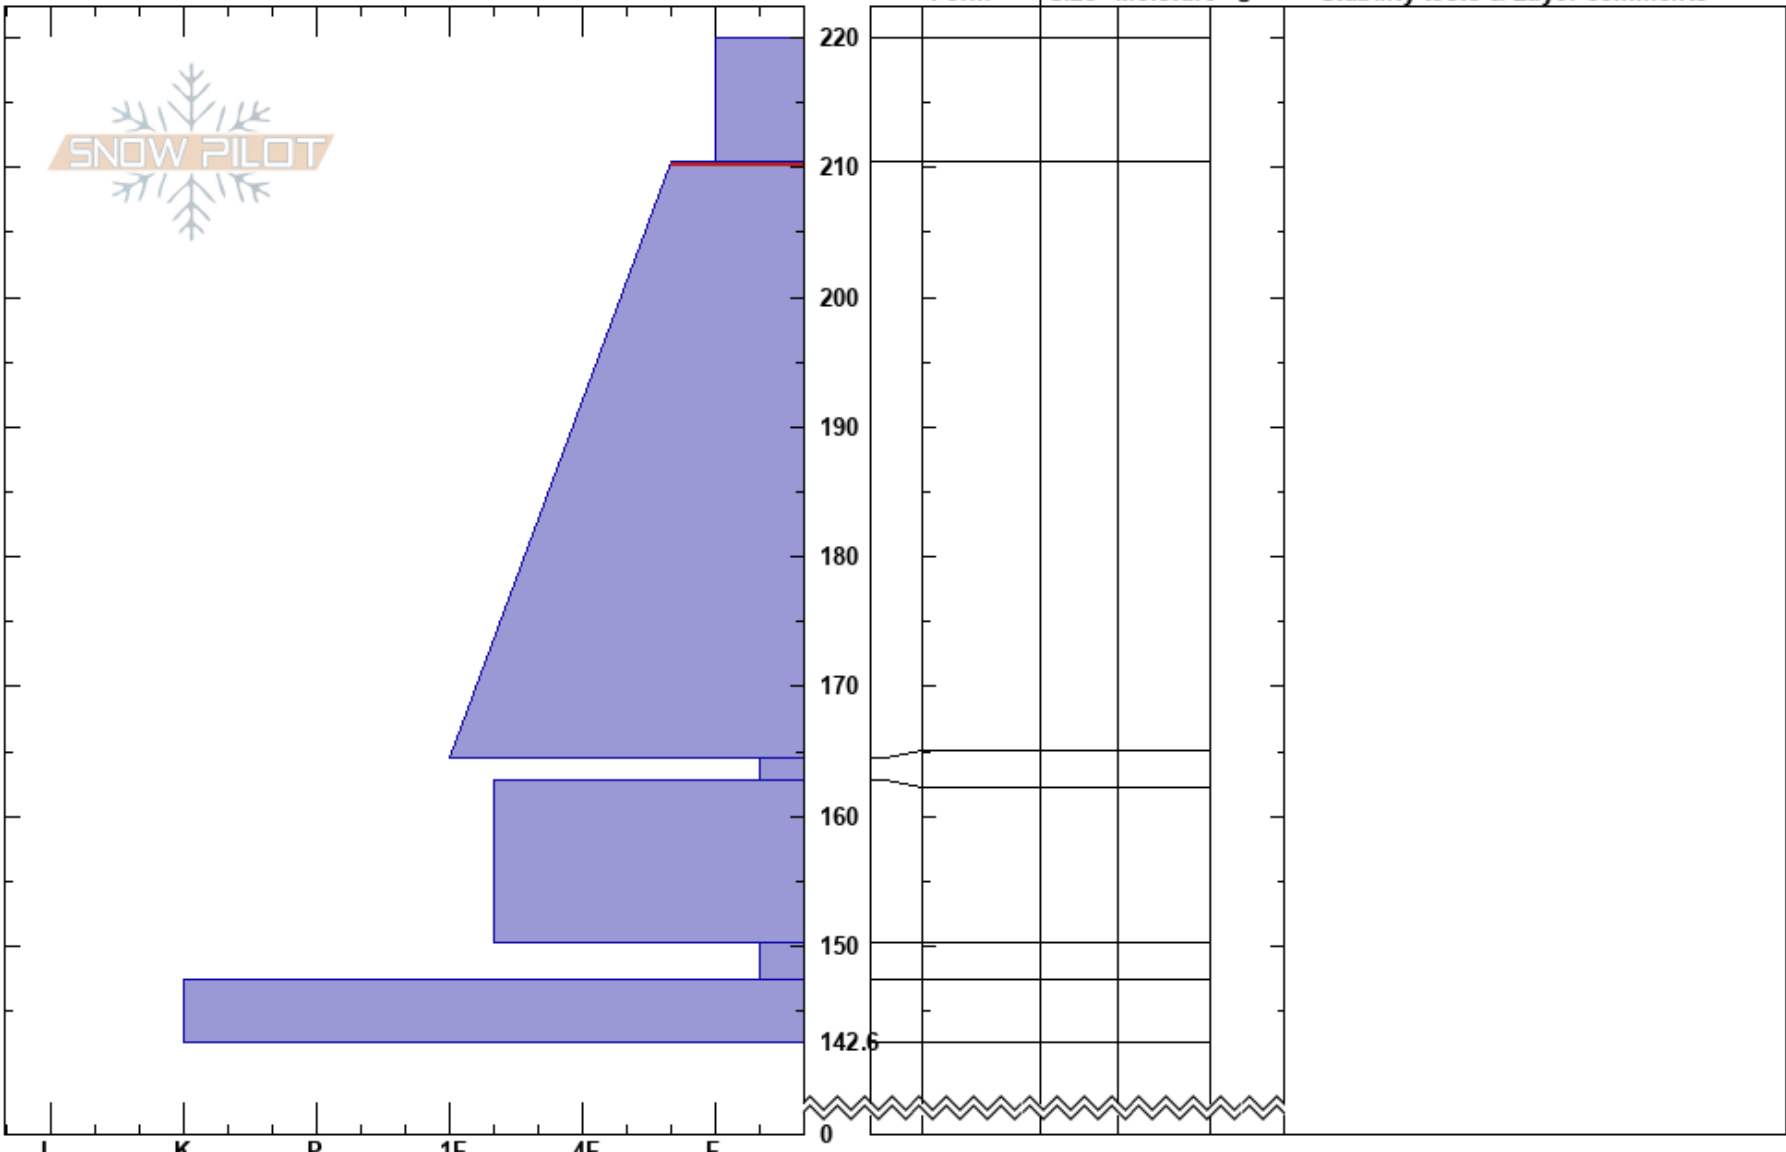

20240311吉克普林

PC SnowFever

11/03/2024 - 15:00

Stability:

HS:220

Layer Notes:

Air Temperature: 2°C

PF:40

210.4-164.4cm: Problematic layer

China

Co-ord:

Elevation: 1870 m

Slope Angle: 25°

Sky Cover: FEW

Aspect:

Wind Loading: no

Precipitation: NO

Wind: N Calm

Specifics: Pit dug in a Ski Area

Notes: